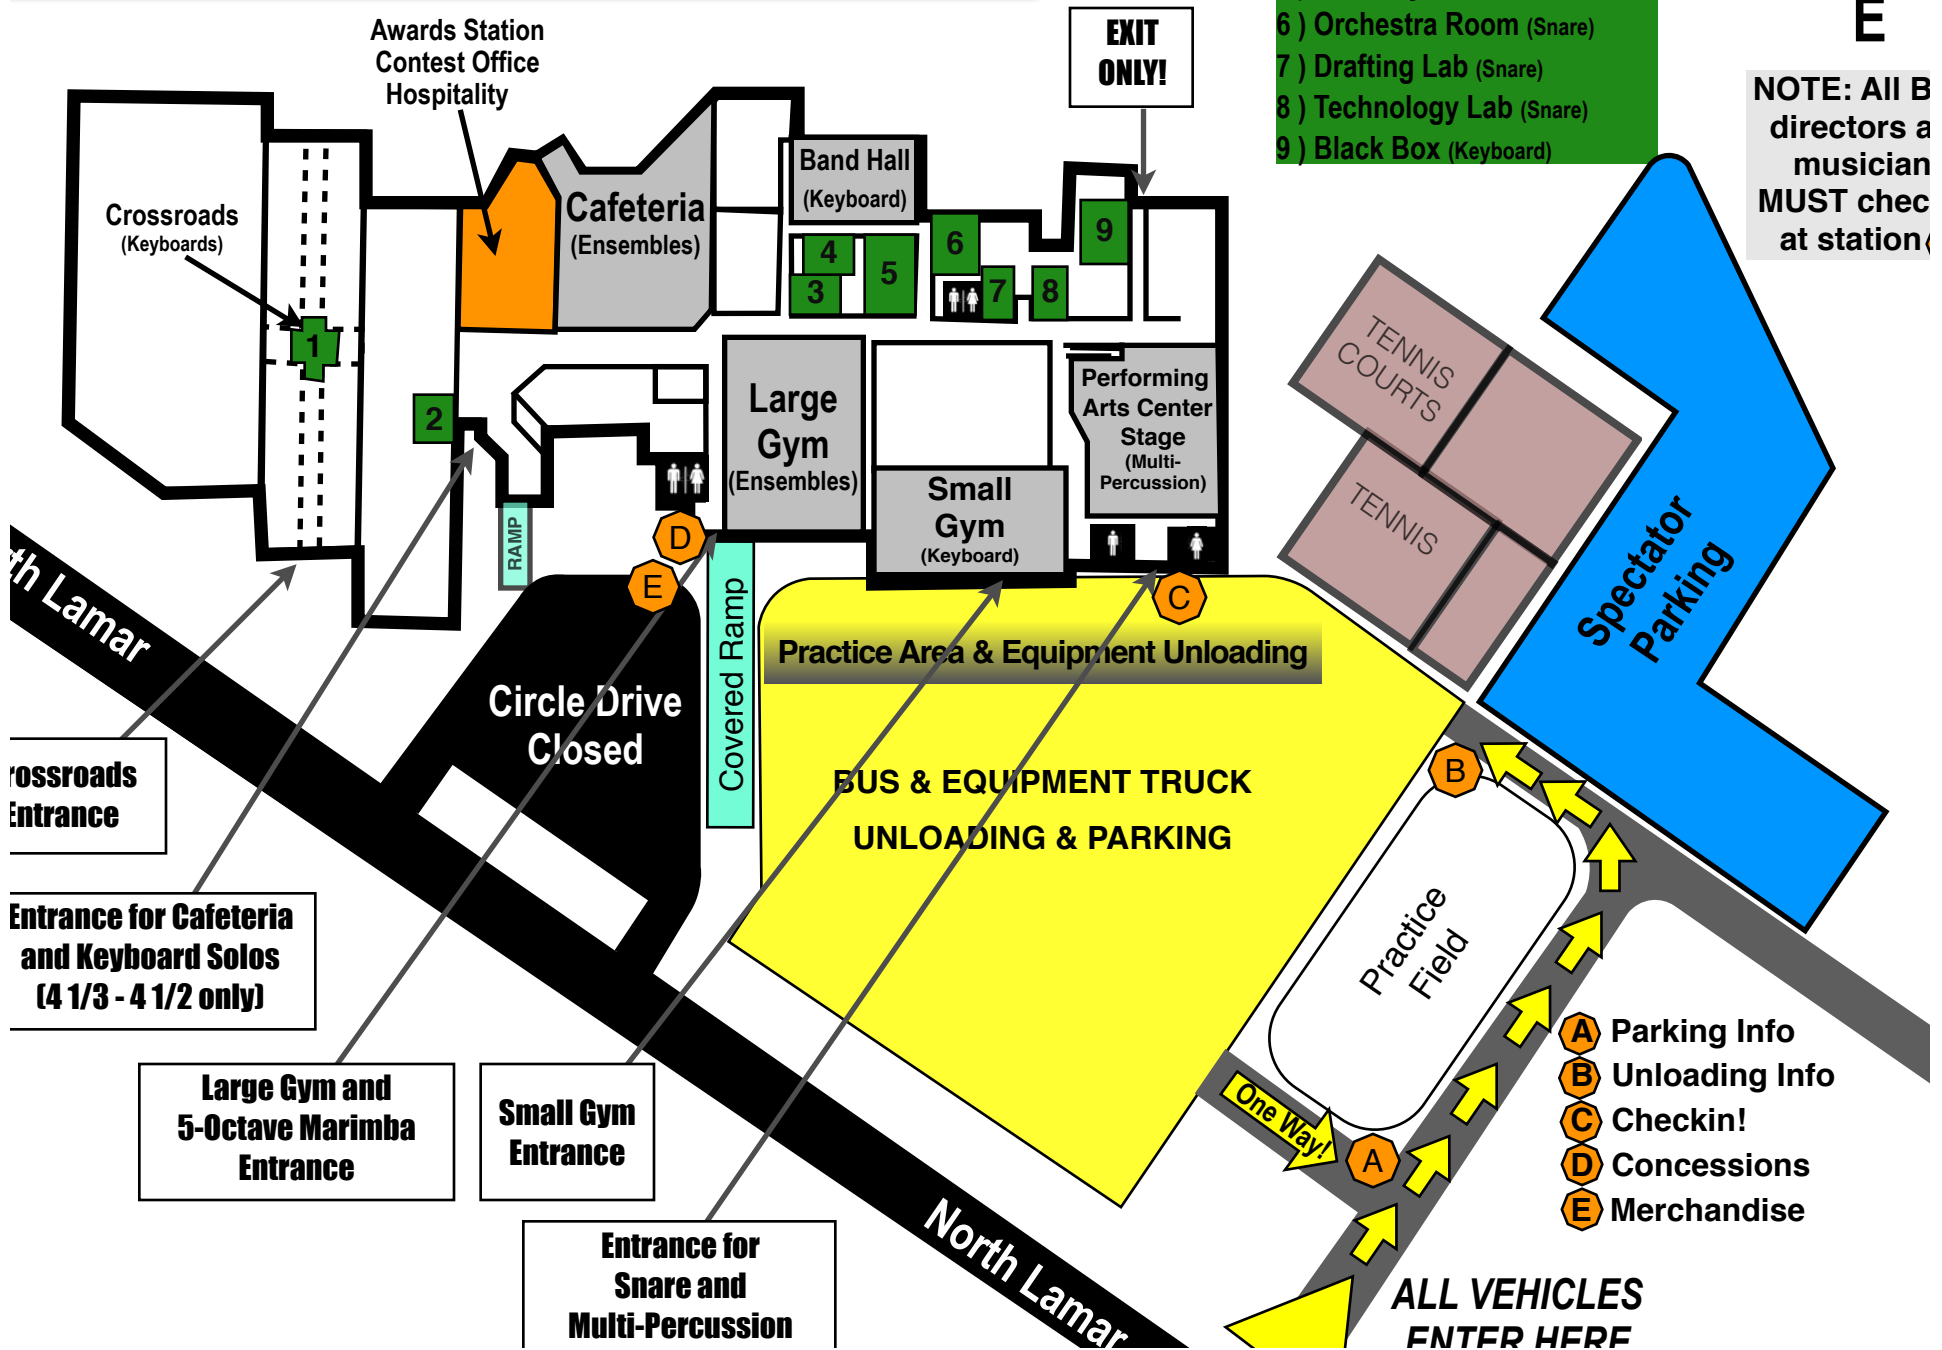

CONNALLY HIGH SCHOOL

13212 N Lamar Blvd, Austin, TX 78753

- 1) Crossroads (Keyboard)
- 2) Counselors Office (Keyboard)
- 3) Choir Room (Keyboard)
- 4) Ensemble Room (Keyboard)
- 5) Auxiliary Hall (Keyboard)
- 6) Orchestra Room (Snare)
- 7) Drafting Lab (Snare)
- 8) Technology Lab (Snare)
- 9) Black Box (Keyboard)

NOTE: All B directors a musician MUST check in at station

Awards Station
Contest Office
Hospitality

Crossroads
(Keyboards)

Cafeteria
(Ensembles)

Band Hall
(Keyboard)

Large Gym
(Ensembles)

Small Gym
(Keyboard)

Performing Arts Center
Stage
(Multi-Percussion)

TENNIS
COURTS

TENNIS

Spectator
Parking

Practice Area & Equipment Unloading

BUS & EQUIPMENT TRUCK
UNLOADING & PARKING

Practice
Field

North Lamar

Crossroads
Entrance

Entrance for Cafeteria
and Keyboard Solos
(4 1/3 - 4 1/2 only)

Large Gym and
5-Octave Marimba
Entrance

Small Gym
Entrance

Entrance for
Snare and
Multi-Percussion

North Lamar

One Way!

ALL VEHICLES
ENTER HERE