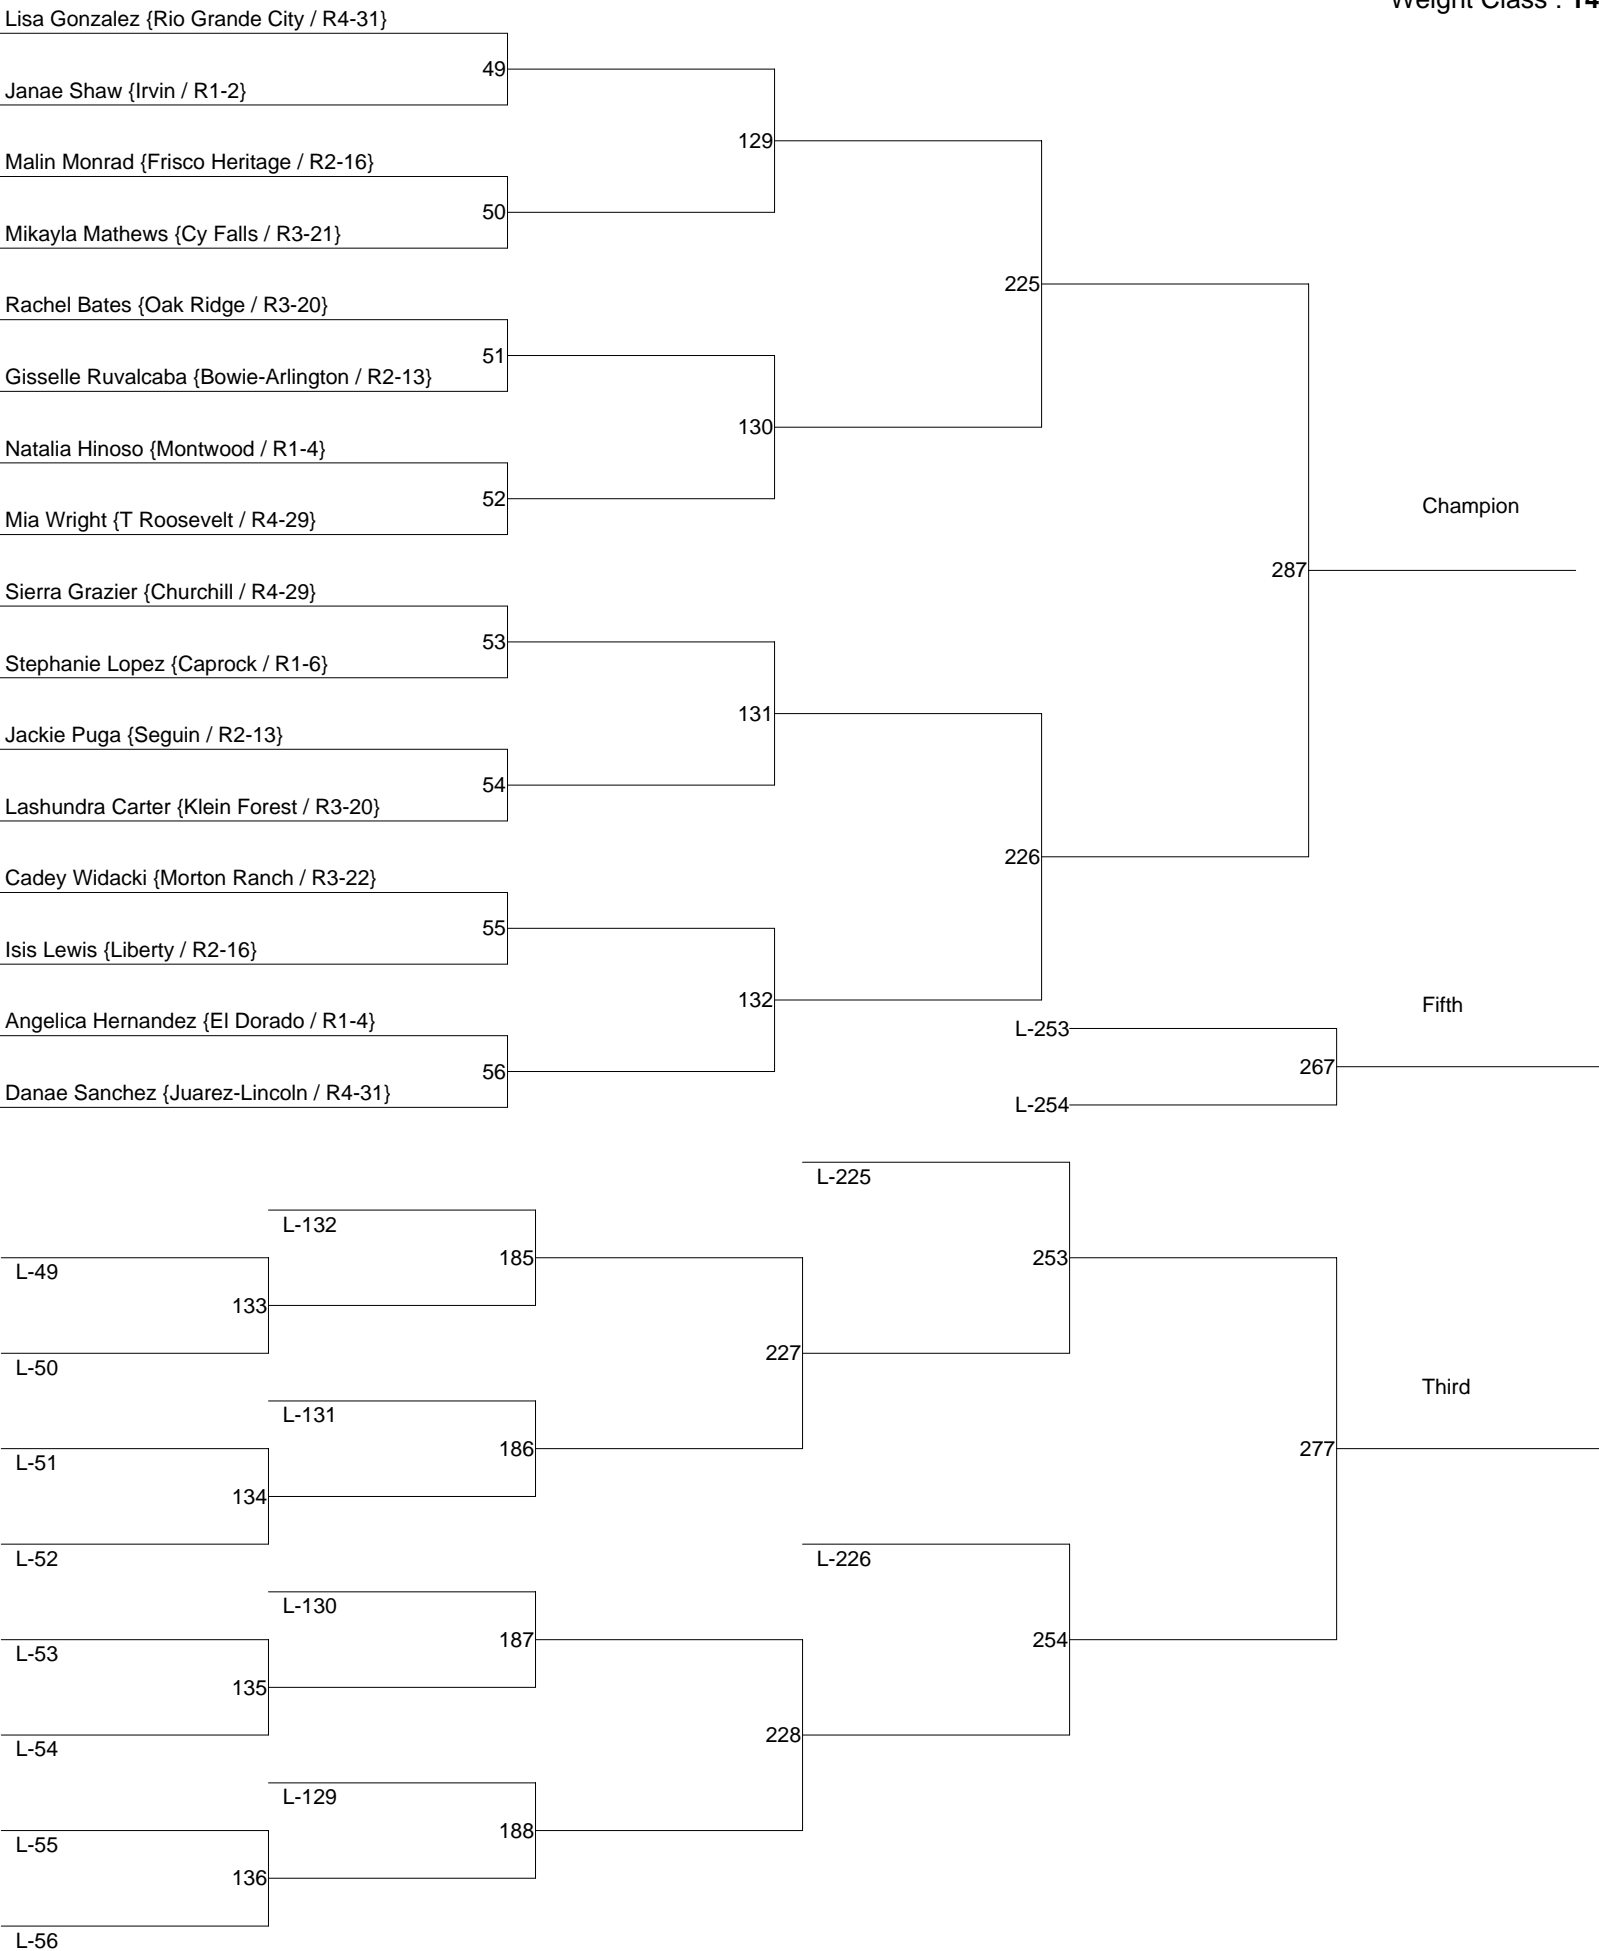

2012 Girls UIL State Championships

Weight Class : 128

2012 Girls UIL State Championships

Weight Class : 138

2012 Girls UIL State Championships

Weight Class : 148

2012 Girls UIL State Championships

Weight Class : 165