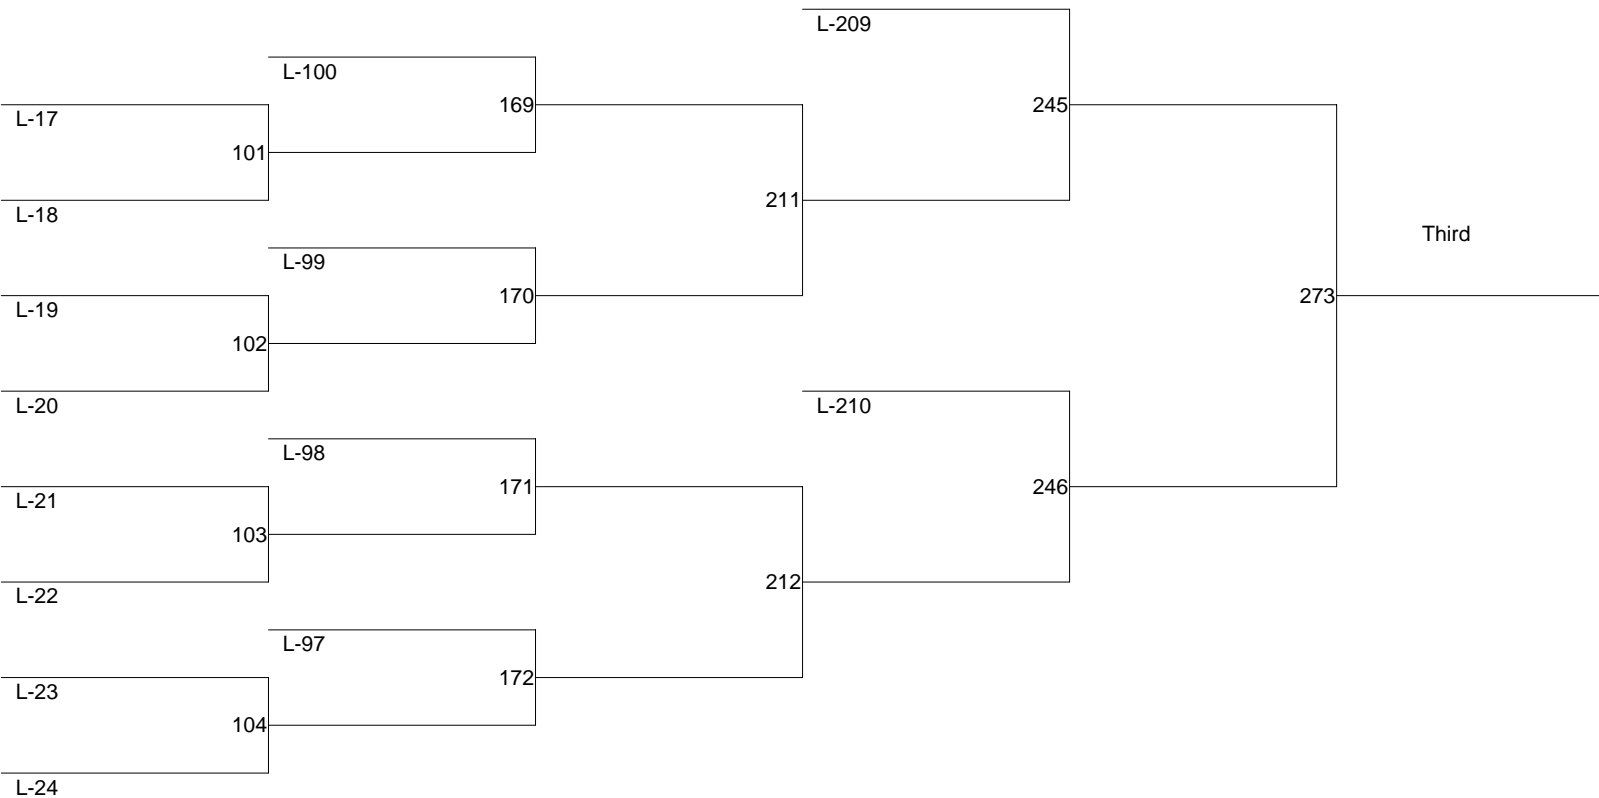

2012 Girls UIL State Championships

Weight Class : 95

2012 Girls UIL State Championships

Weight Class : 102

2012 Girls UIL State Championships

Weight Class : 110

2012 Girls UIL State Championships

Weight Class : 119

2012 Girls UIL State Championships

Weight Class : 128

2012 Girls UIL State Championships

Weight Class : 138

2012 Girls UIL State Championships

Weight Class : 148

2012 Girls UIL State Championships

Weight Class : 165

2012 Girls UIL State Championships

Weight Class : 185

2012 Girls UIL State Championships

Weight Class : 215