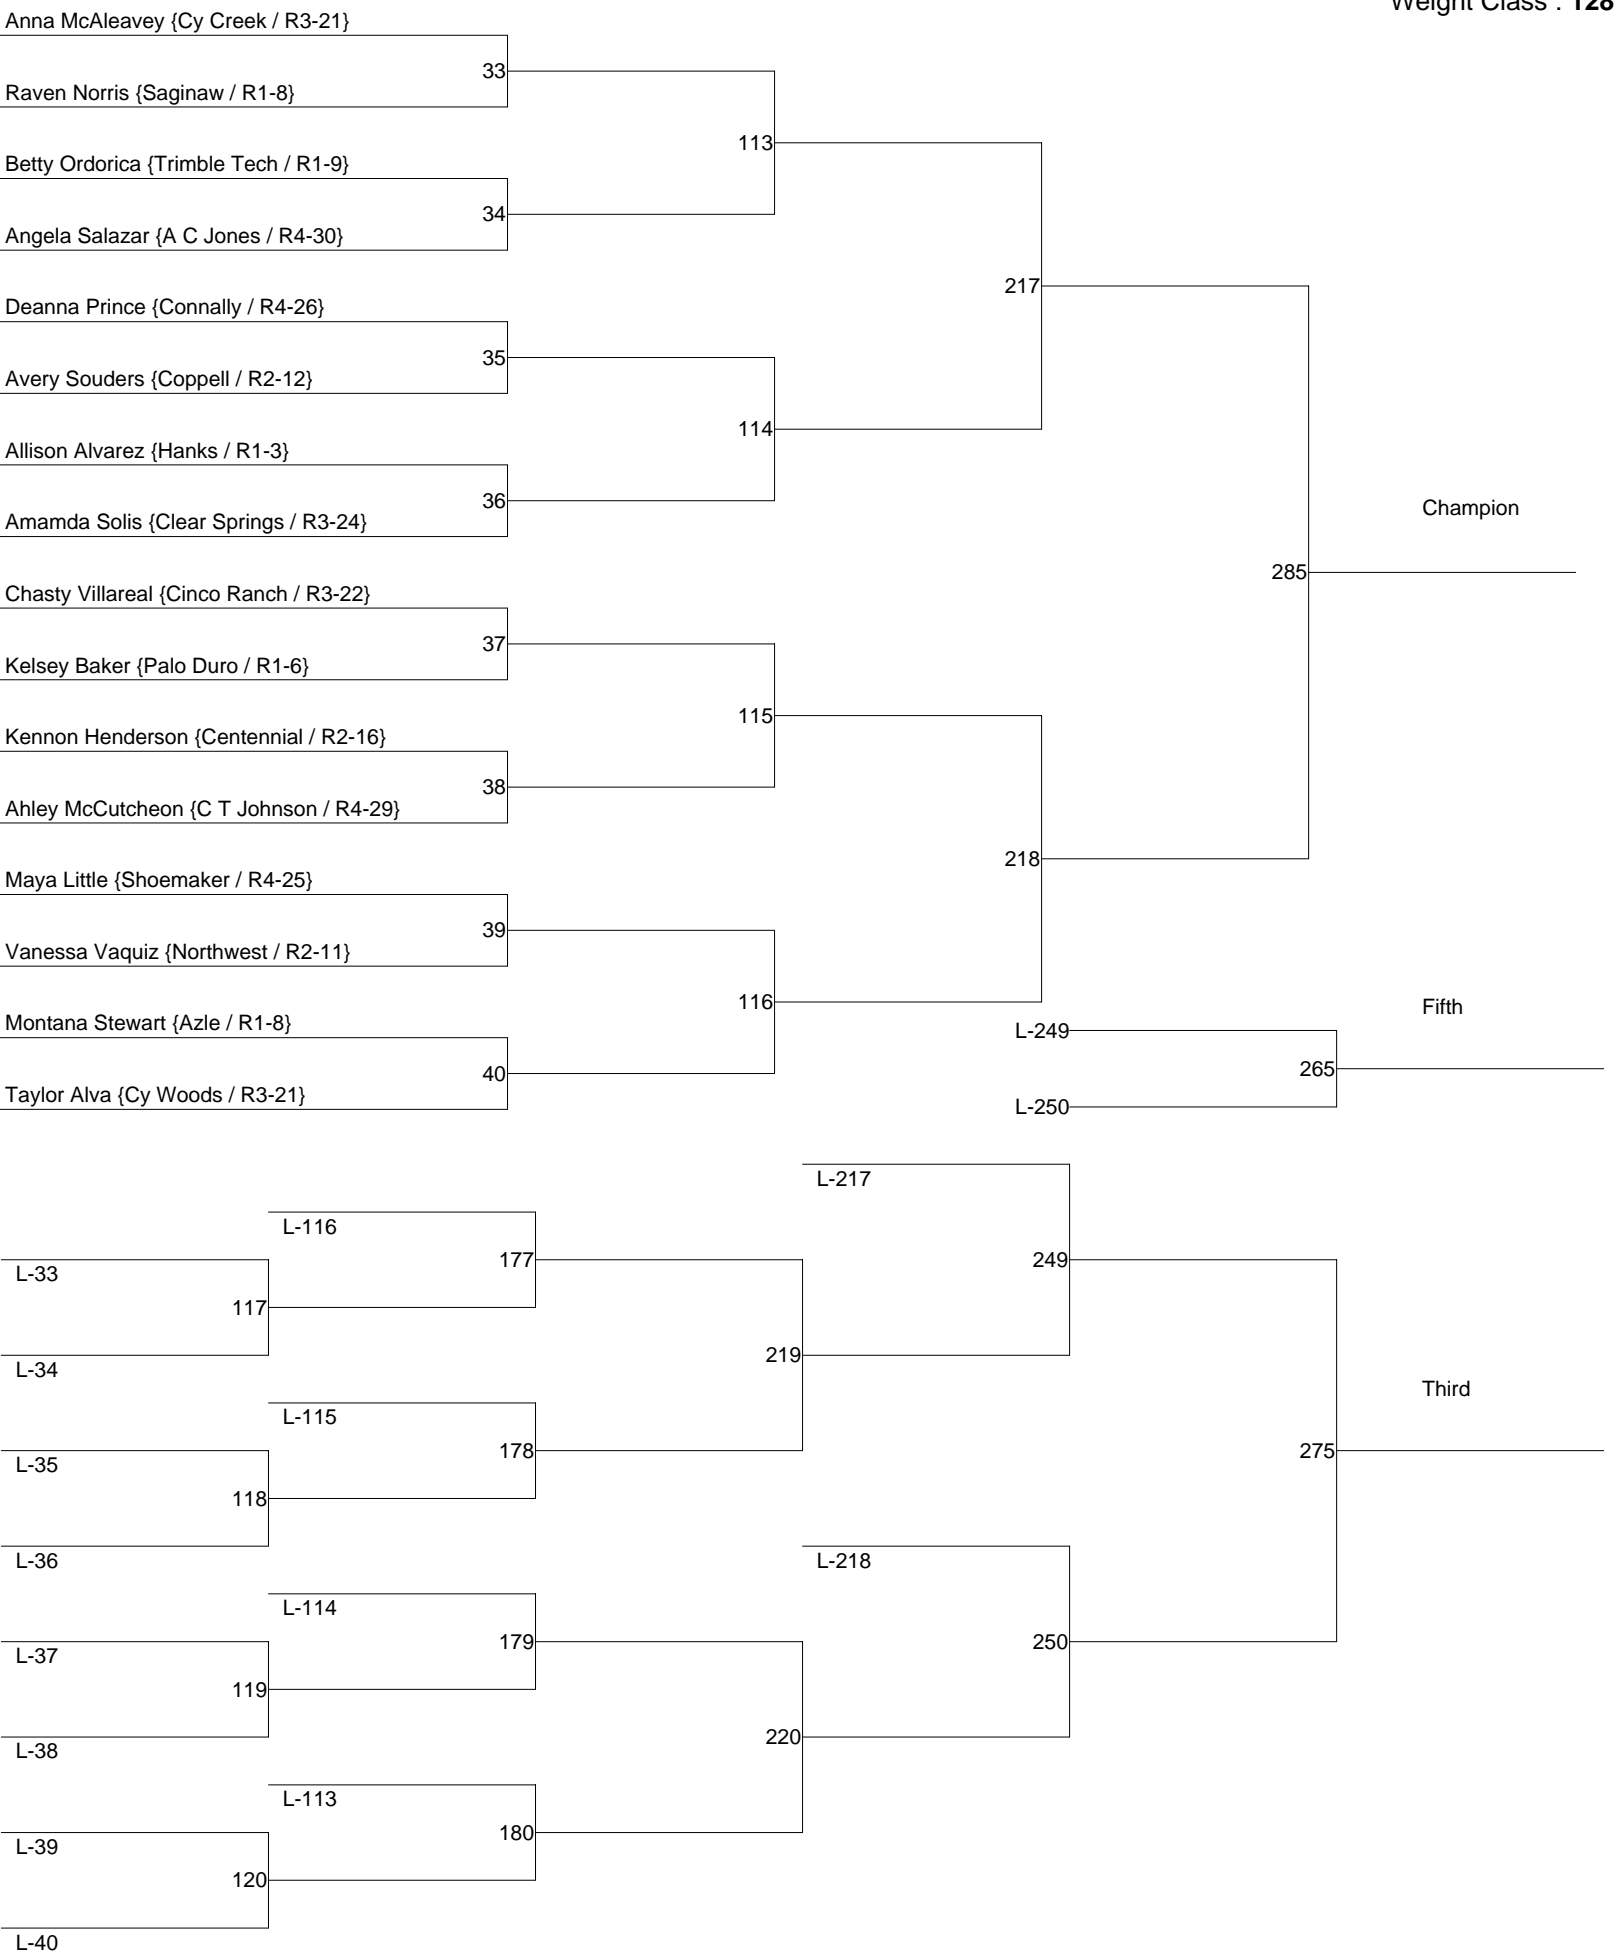

2012 Girls UIL State Championships

Weight Class : 95

2012 Girls UIL State Championships

Weight Class : 102

2012 Girls UIL State Championships

Weight Class : 110

2012 Girls UIL State Championships

Weight Class : 119

2012 Girls UIL State Championships

Weight Class : 128

2012 Girls UIL State Championships

Weight Class : 138

2012 Girls UIL State Championships

Weight Class : 148

2012 Girls UIL State Championships

Weight Class : 165

2012 Girls UIL State Championships

Weight Class : 185

2012 Girls UIL State Championships

Weight Class : 215