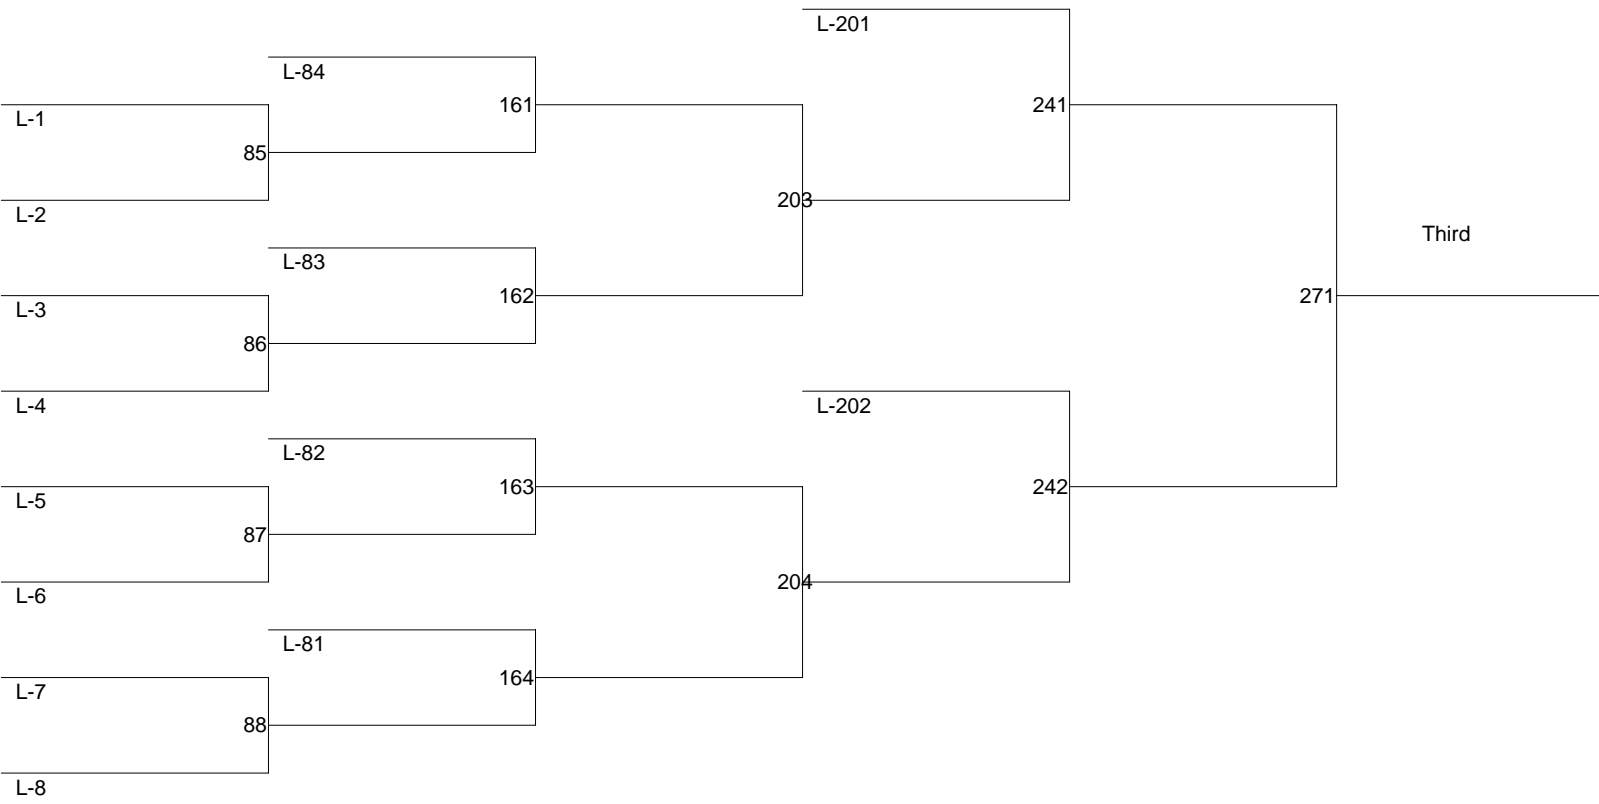

2012 Girls UIL State Championships

Weight Class : 95

2012 Girls UIL State Championships

Weight Class : 102

2012 Girls UIL State Championships

Weight Class : 110

2012 Girls UIL State Championships

Weight Class : 119

2012 Girls UIL State Championships

Weight Class : 128

2012 Girls UIL State Championships

Weight Class : 138

2012 Girls UIL State Championships

Weight Class : 148

2012 Girls UIL State Championships

Weight Class : 165

2012 Girls UIL State Championships

Weight Class : 185

2012 Girls UIL State Championships

Weight Class : 215