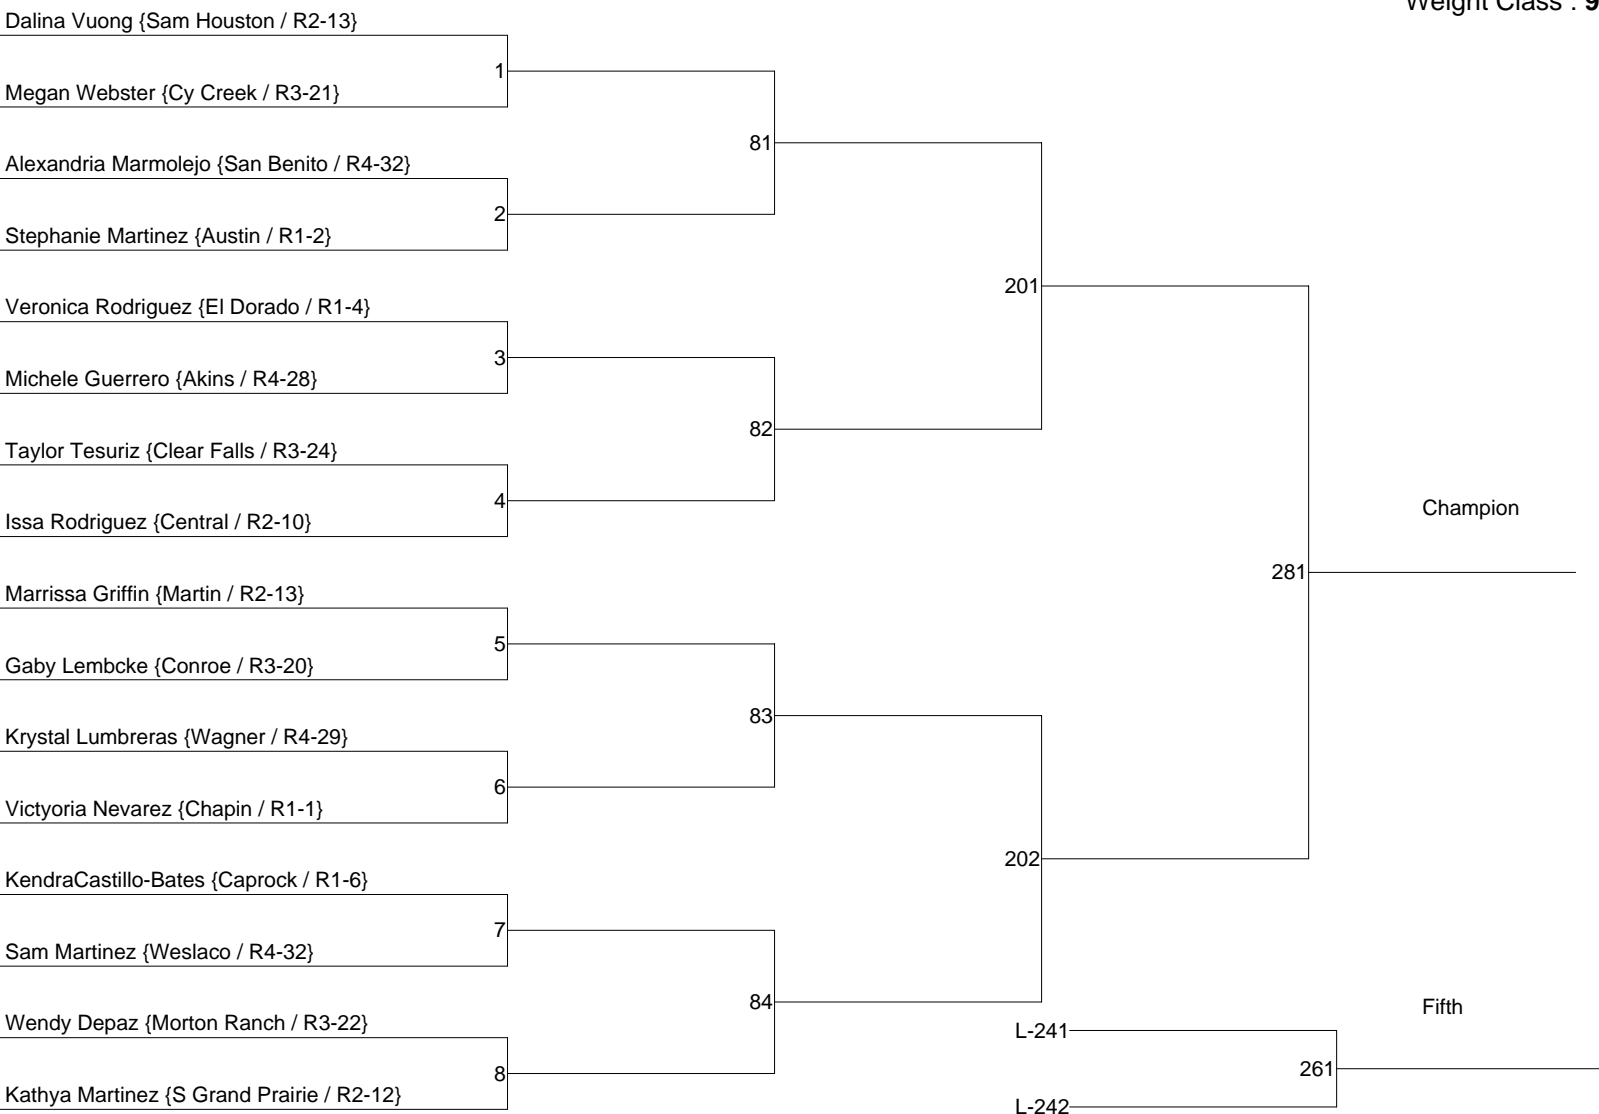

2012 Girls UIL State Championships

Weight Class : 95

2012 Girls UIL State Championships

Weight Class : 102

2012 Girls UIL State Championships

Weight Class : 110

2012 Girls UIL State Championships

Weight Class : 119

2012 Girls UIL State Championships

Weight Class : 128

2012 Girls UIL State Championships

Weight Class : 138

2012 Girls UIL State Championships

Weight Class : 148

2012 Girls UIL State Championships

Weight Class : 165

2012 Girls UIL State Championships

Weight Class : 185

2012 Girls UIL State Championships

Weight Class : 215