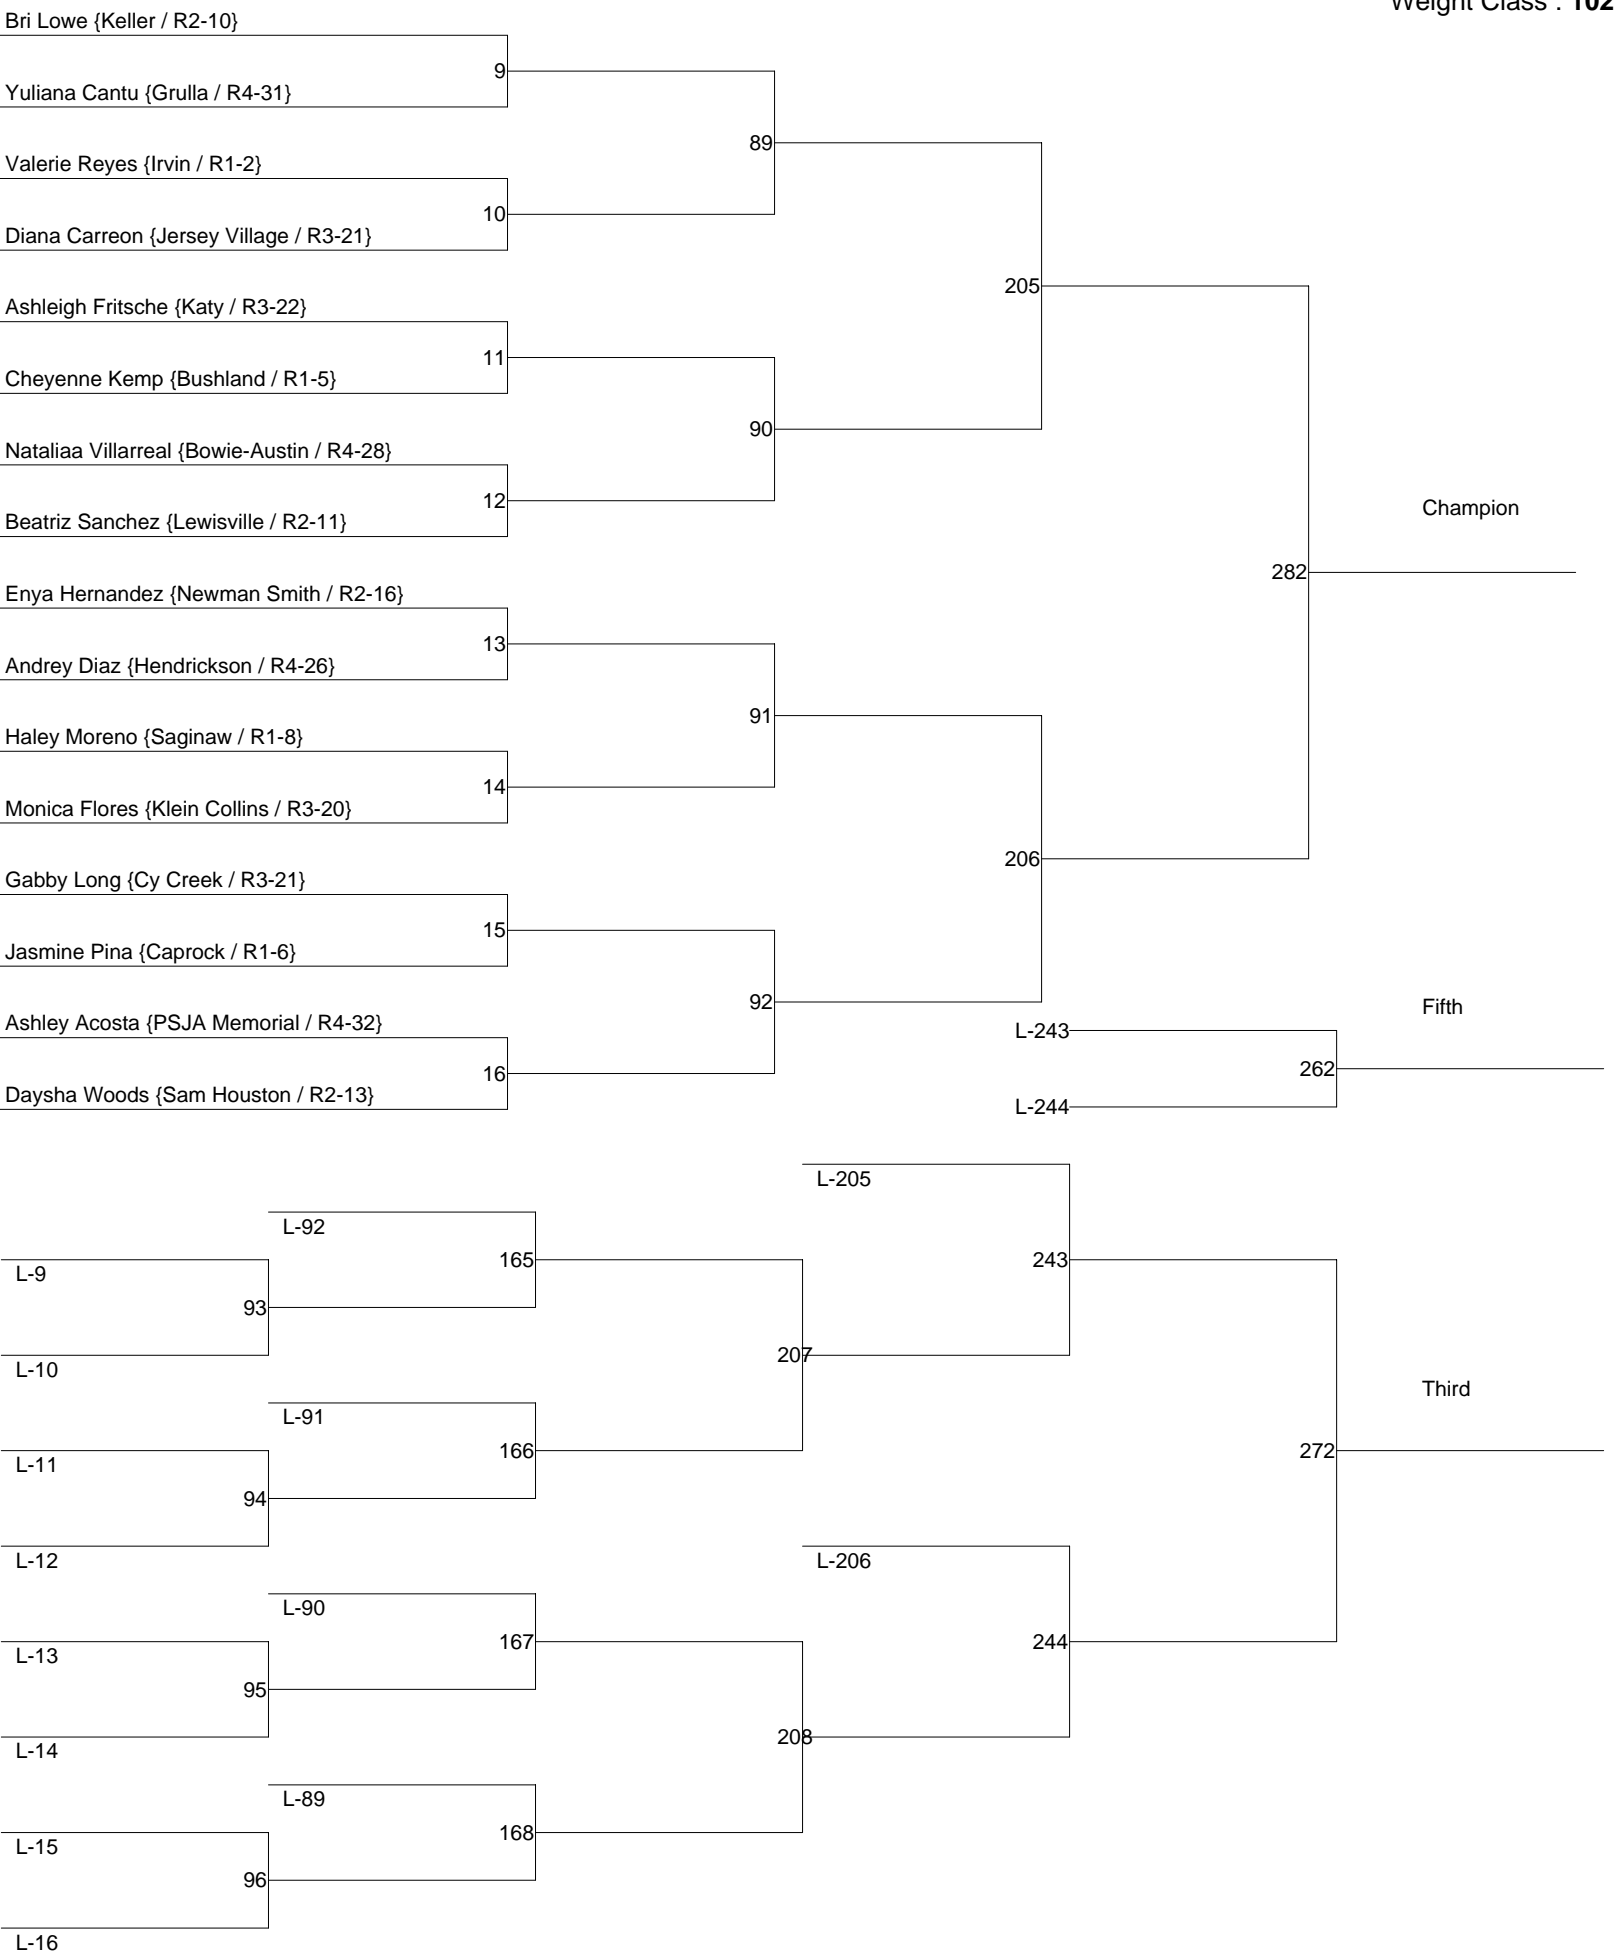

2012 Girls UIL State Championships

Weight Class : 95

2012 Girls UIL State Championships

Weight Class : 102

2012 Girls UIL State Championships

Weight Class : 110

2012 Girls UIL State Championships

Weight Class : 119