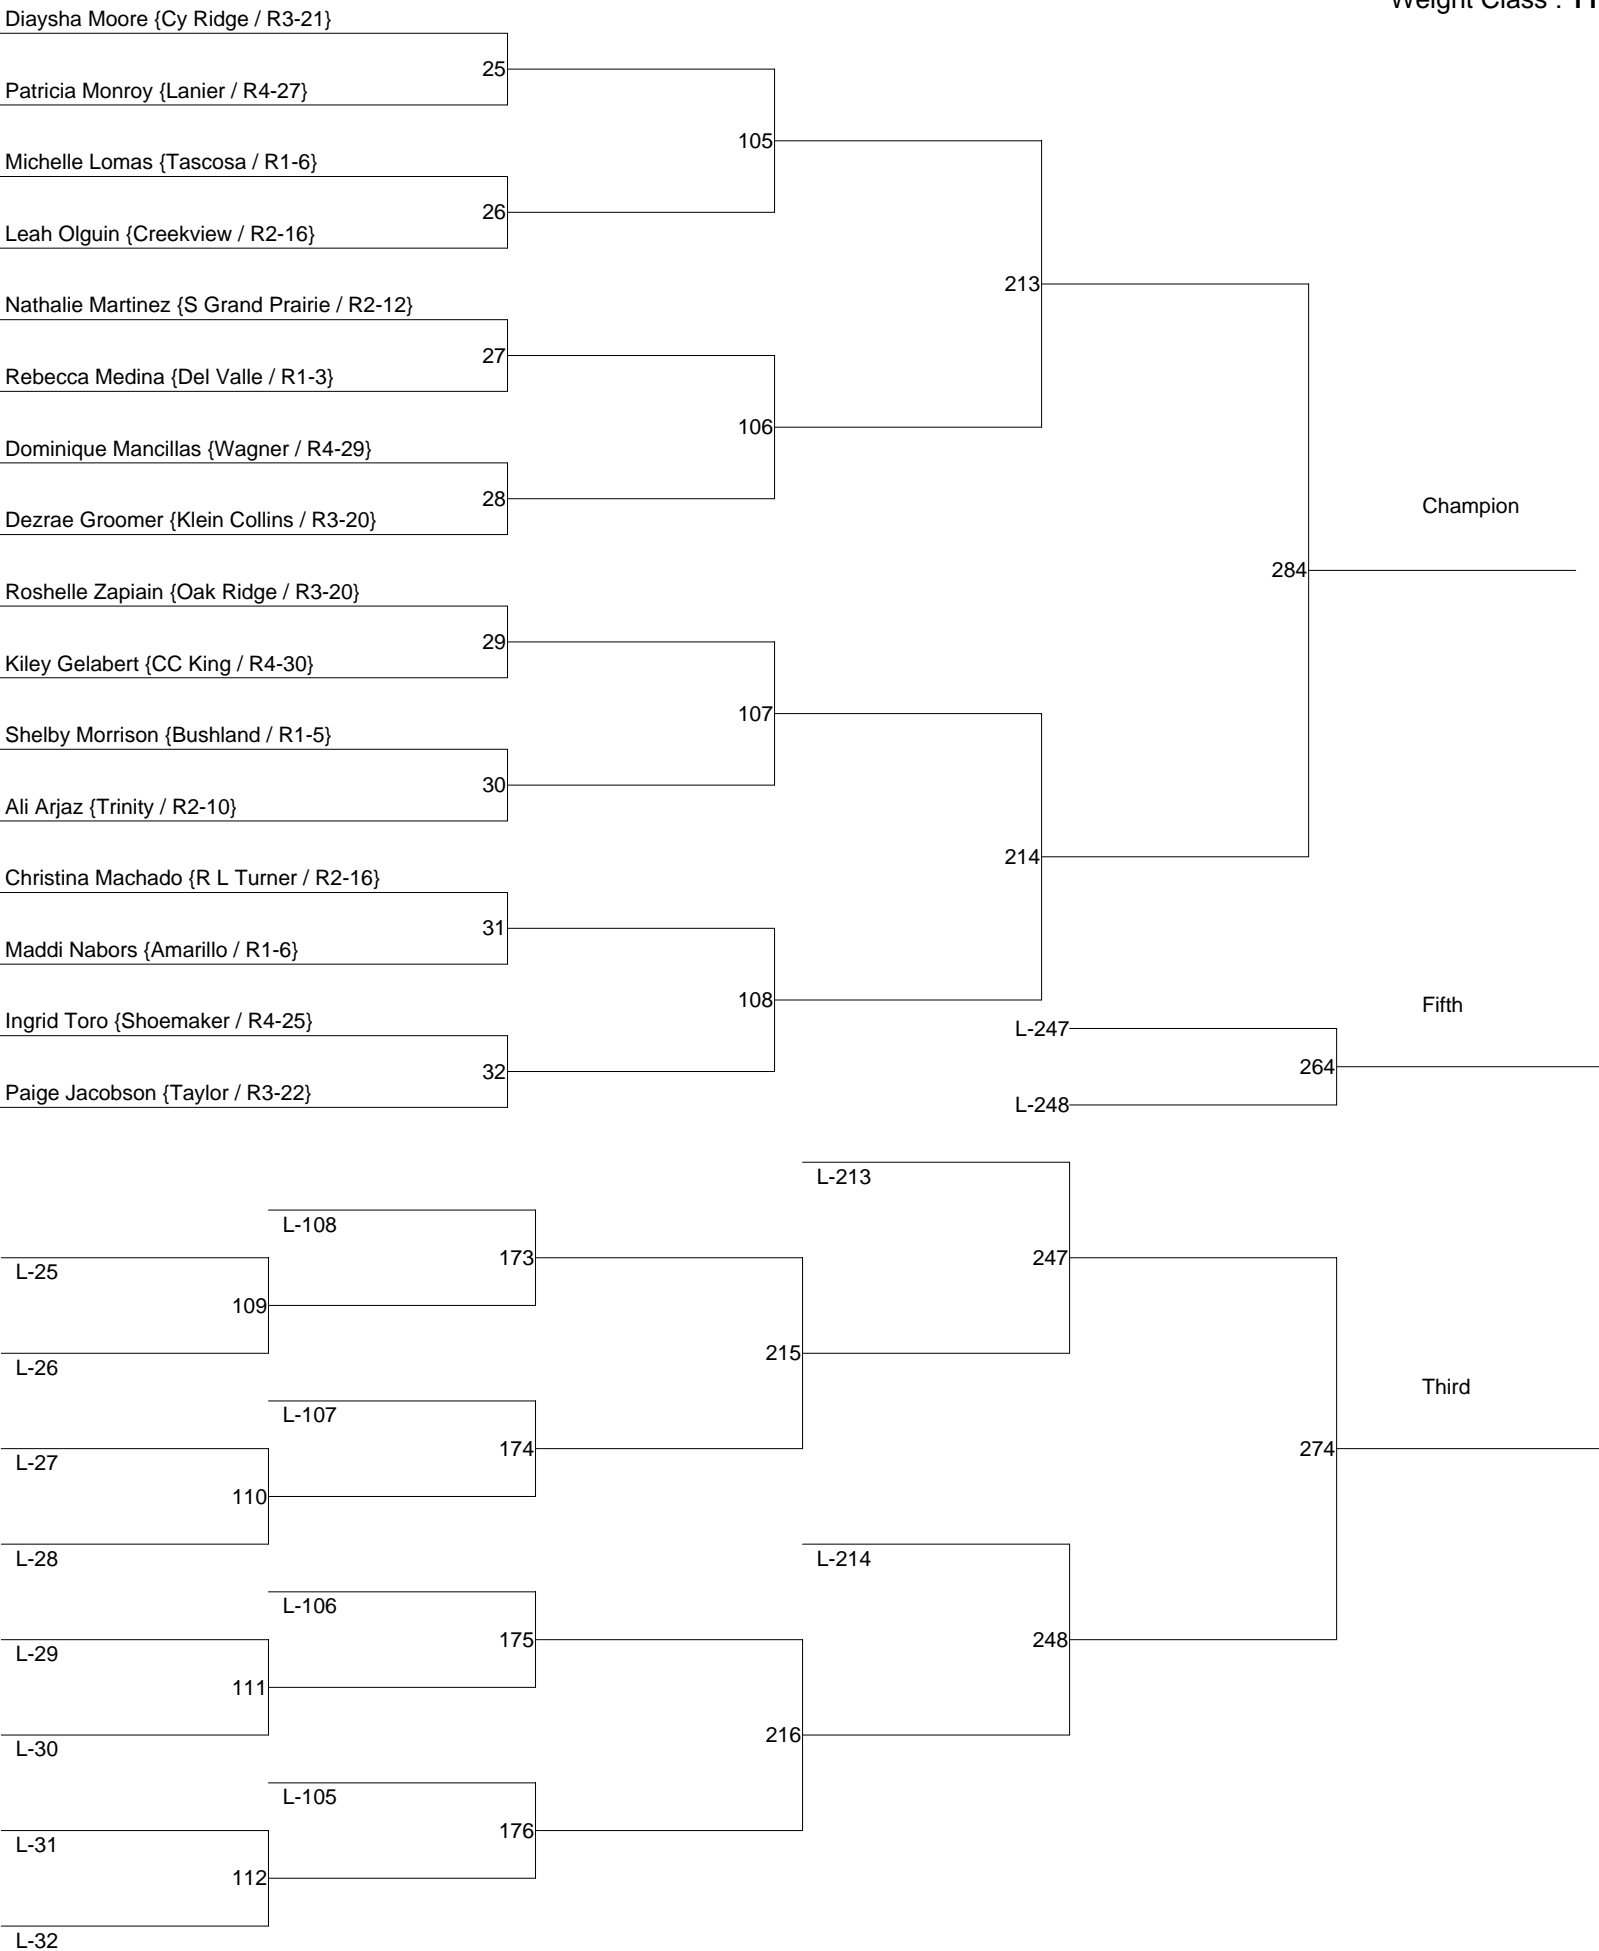

2012 Girls UIL State Championships

Weight Class : 95

2012 Girls UIL State Championships

Weight Class : 102

2012 Girls UIL State Championships

Weight Class : 110

2012 Girls UIL State Championships

Weight Class : 119