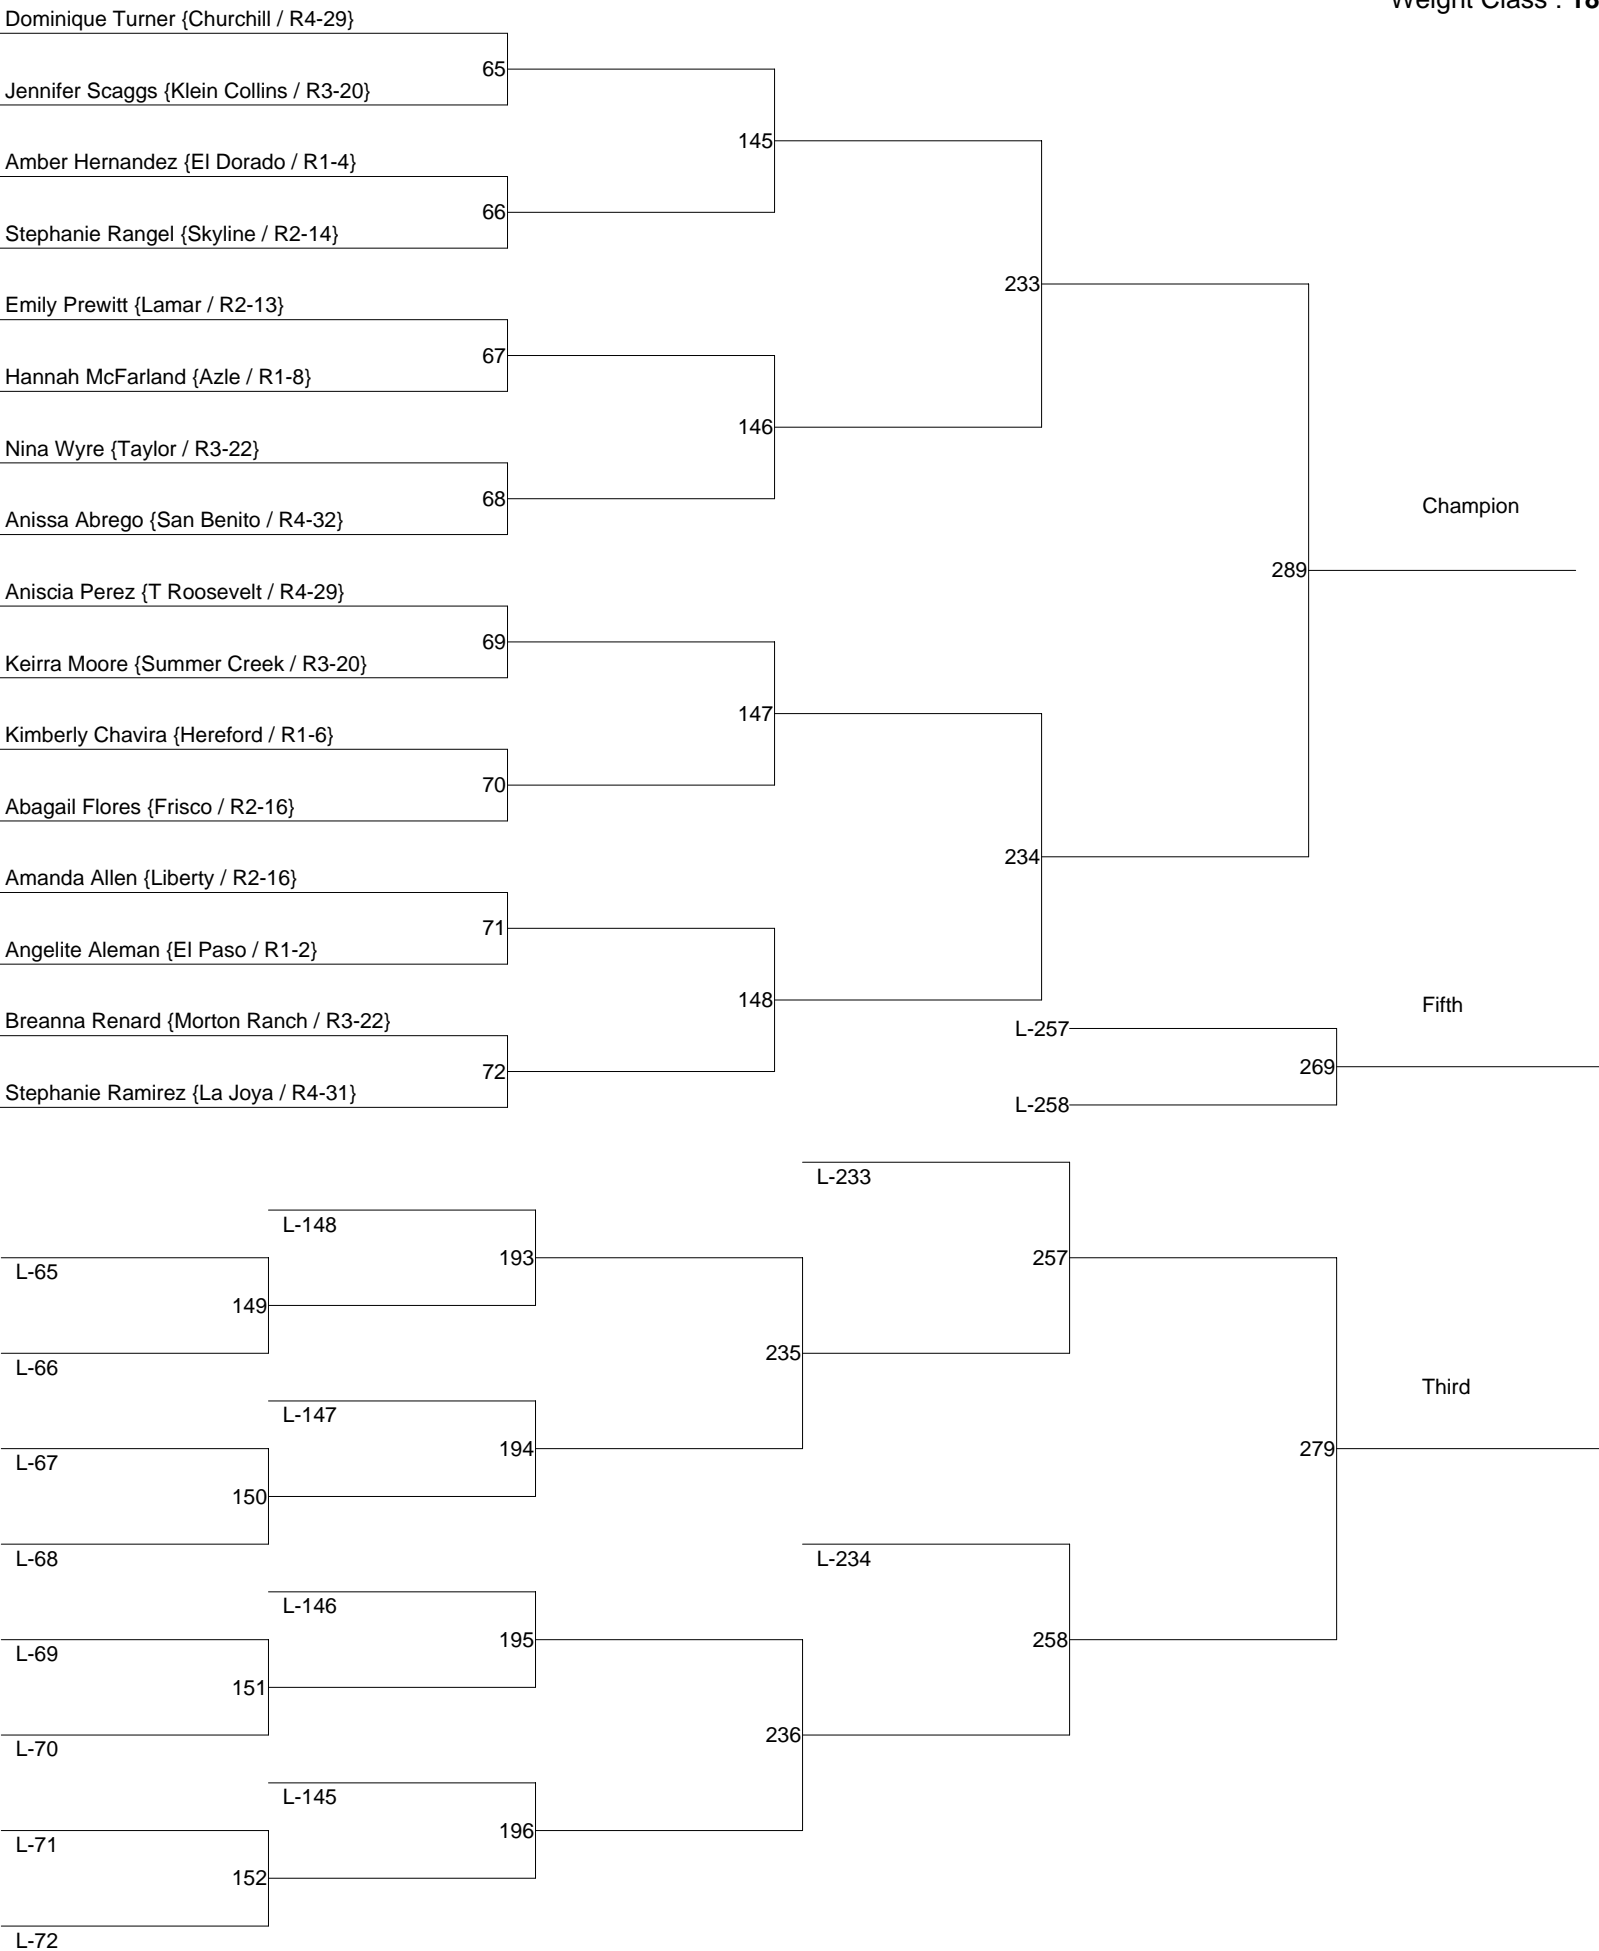

2012 Girls UIL State Championships

Weight Class : 185