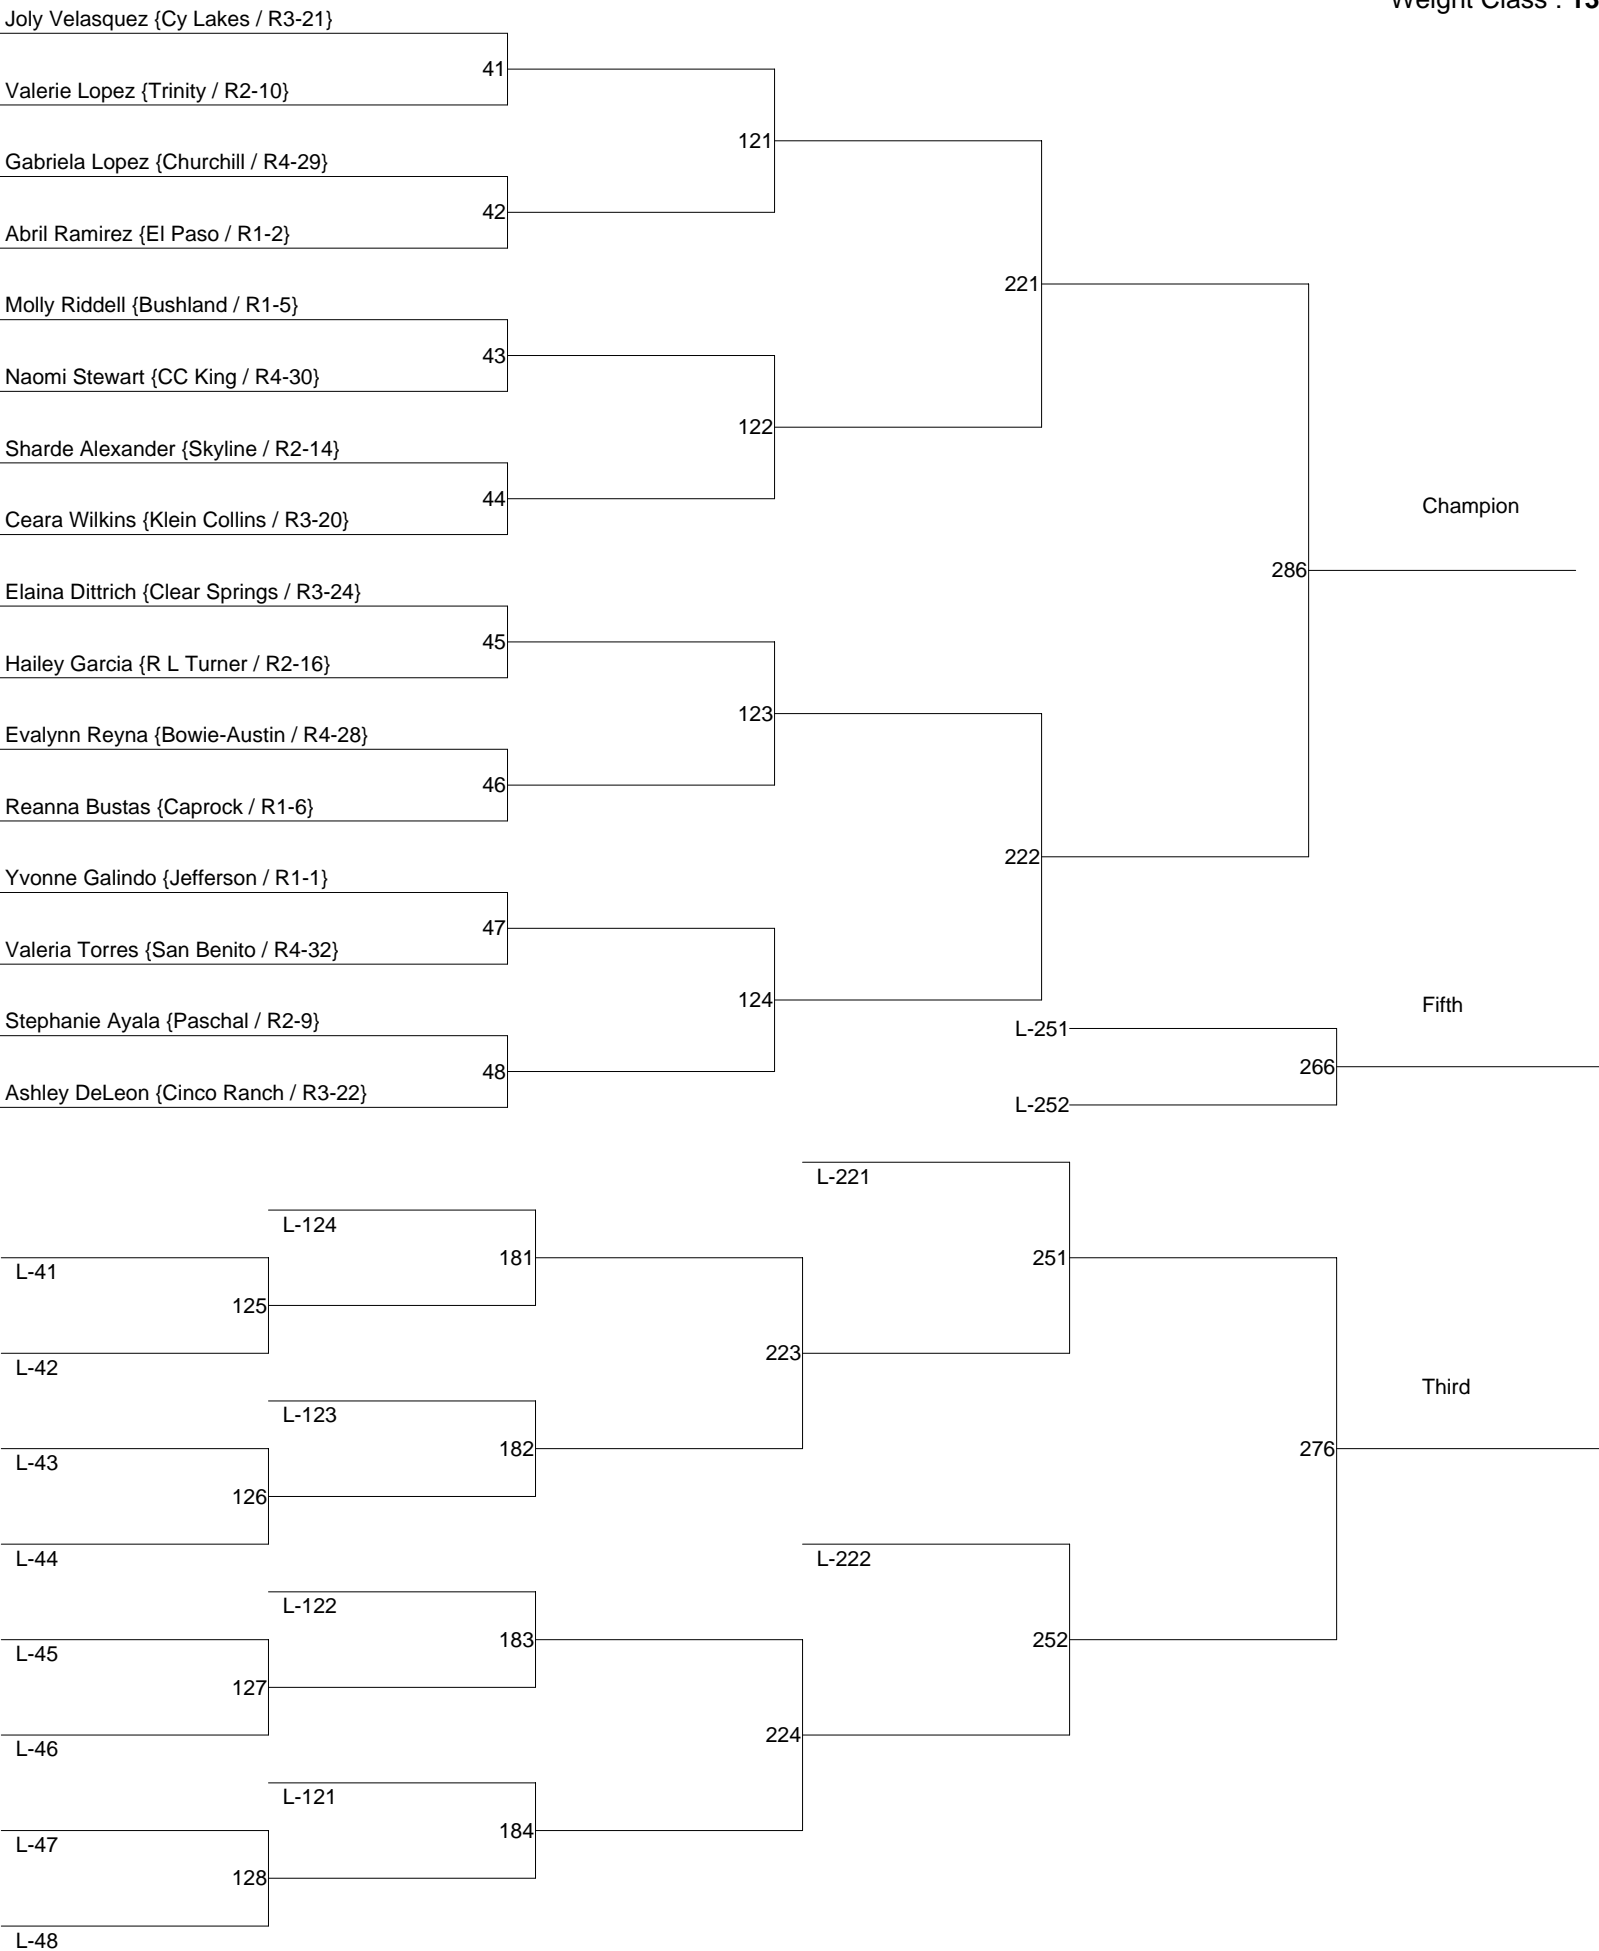

2012 Girls UIL State Championships

Weight Class : 138