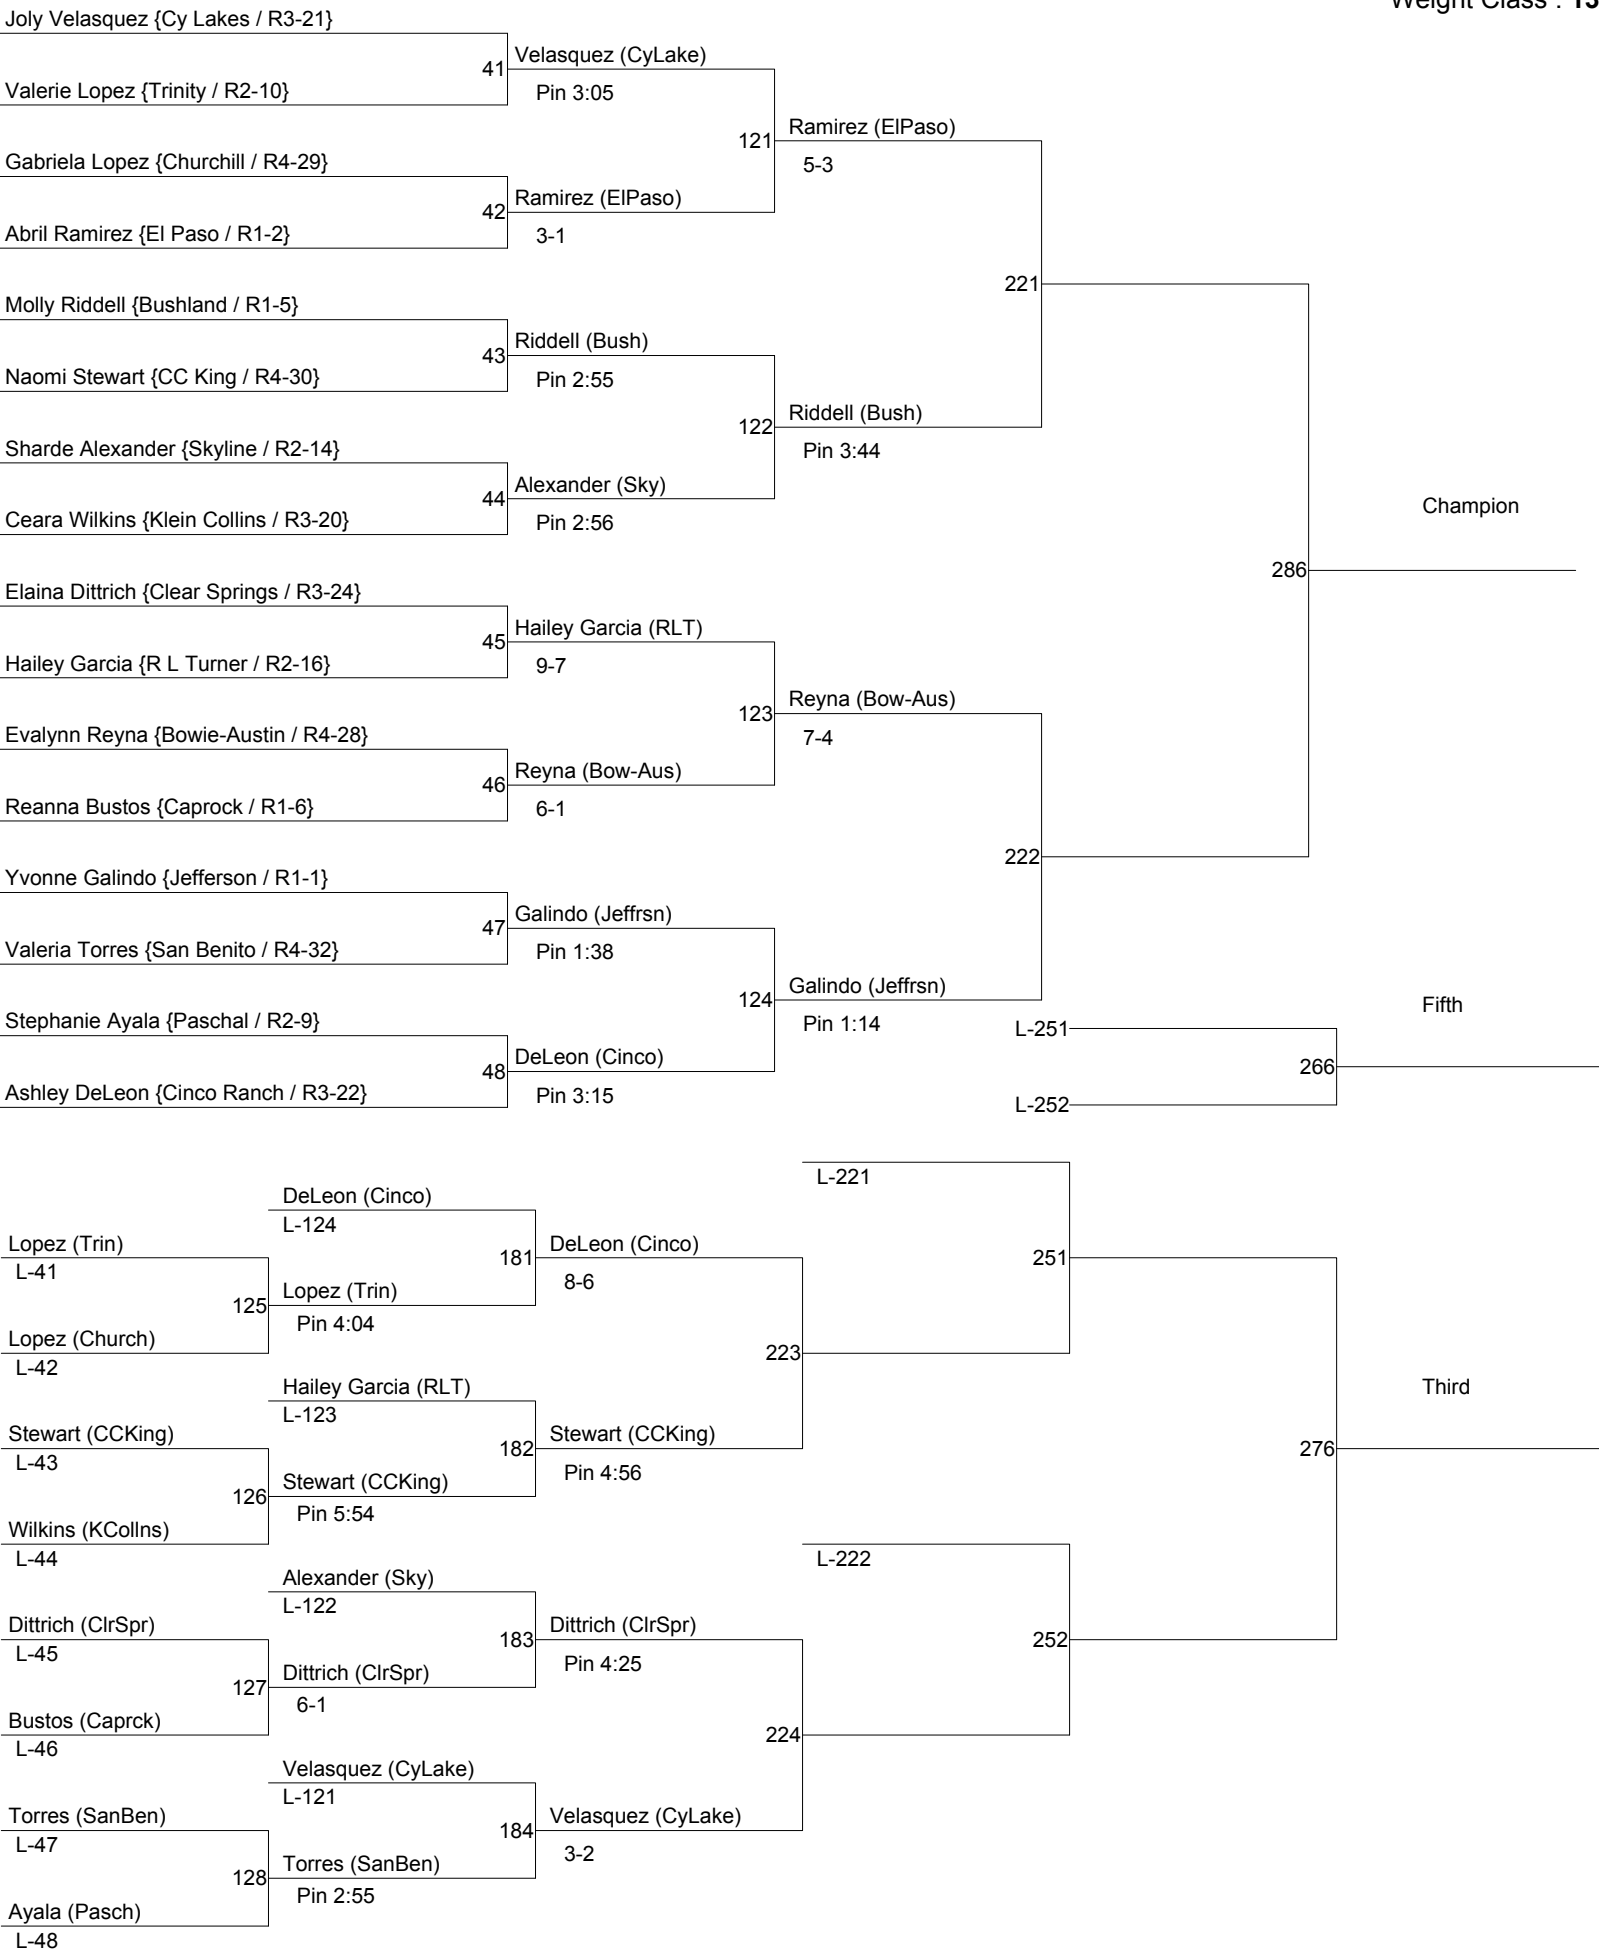

2012 Girls UIL State Championships

Weight Class : 138