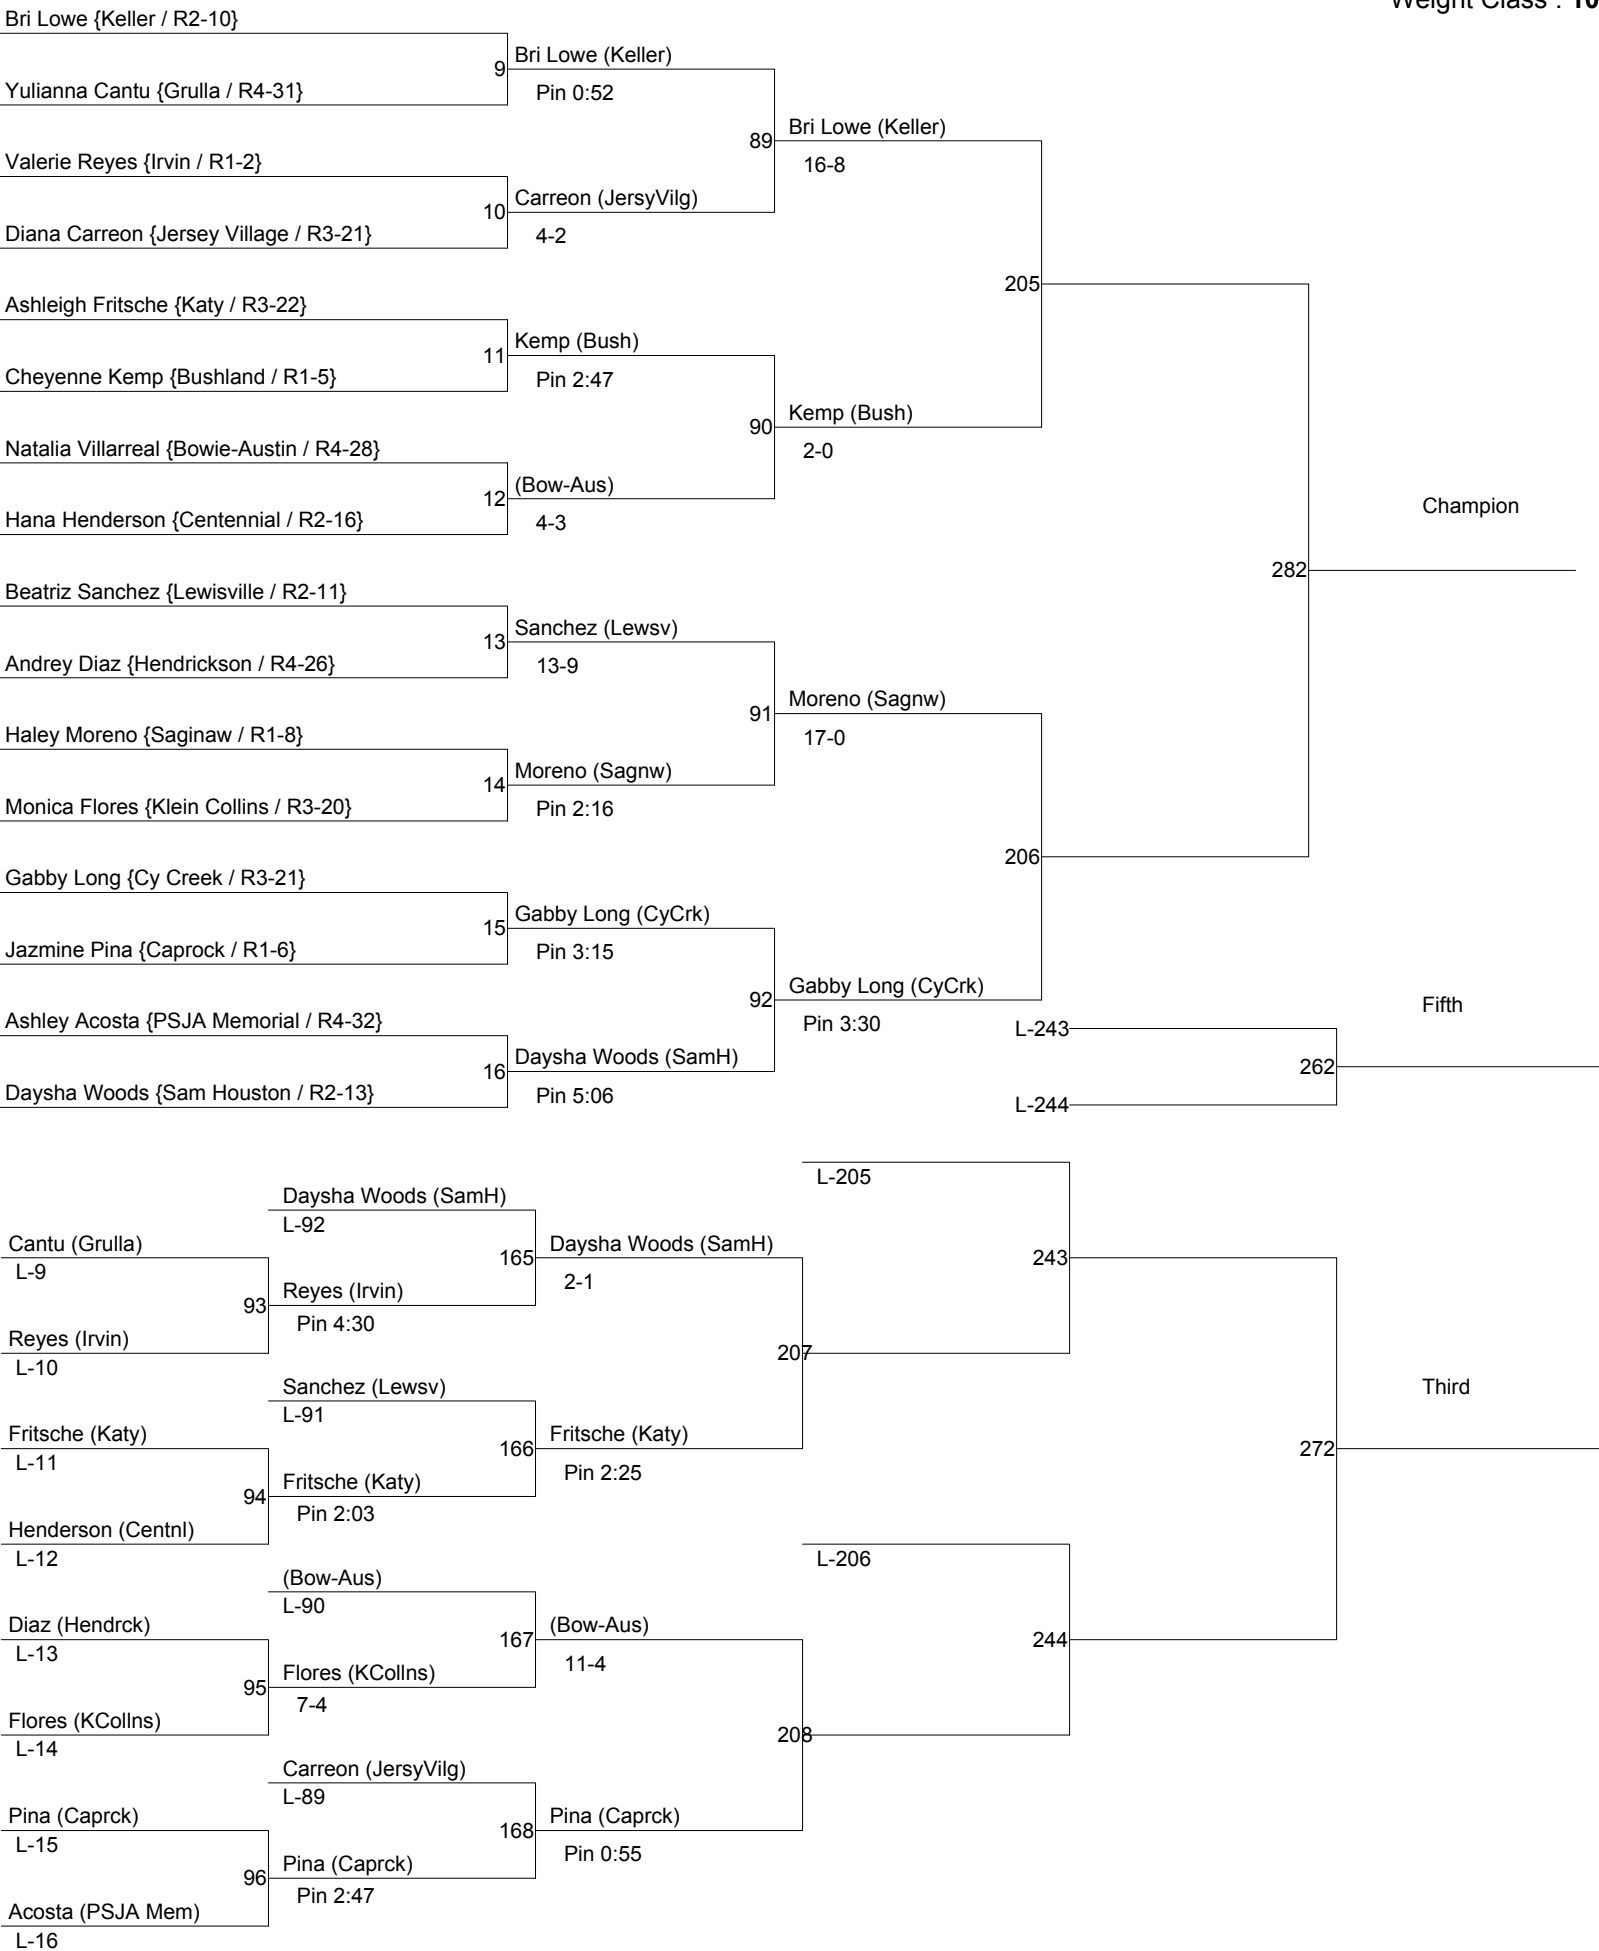

2012 Girls UIL State Championships

Weight Class : 102