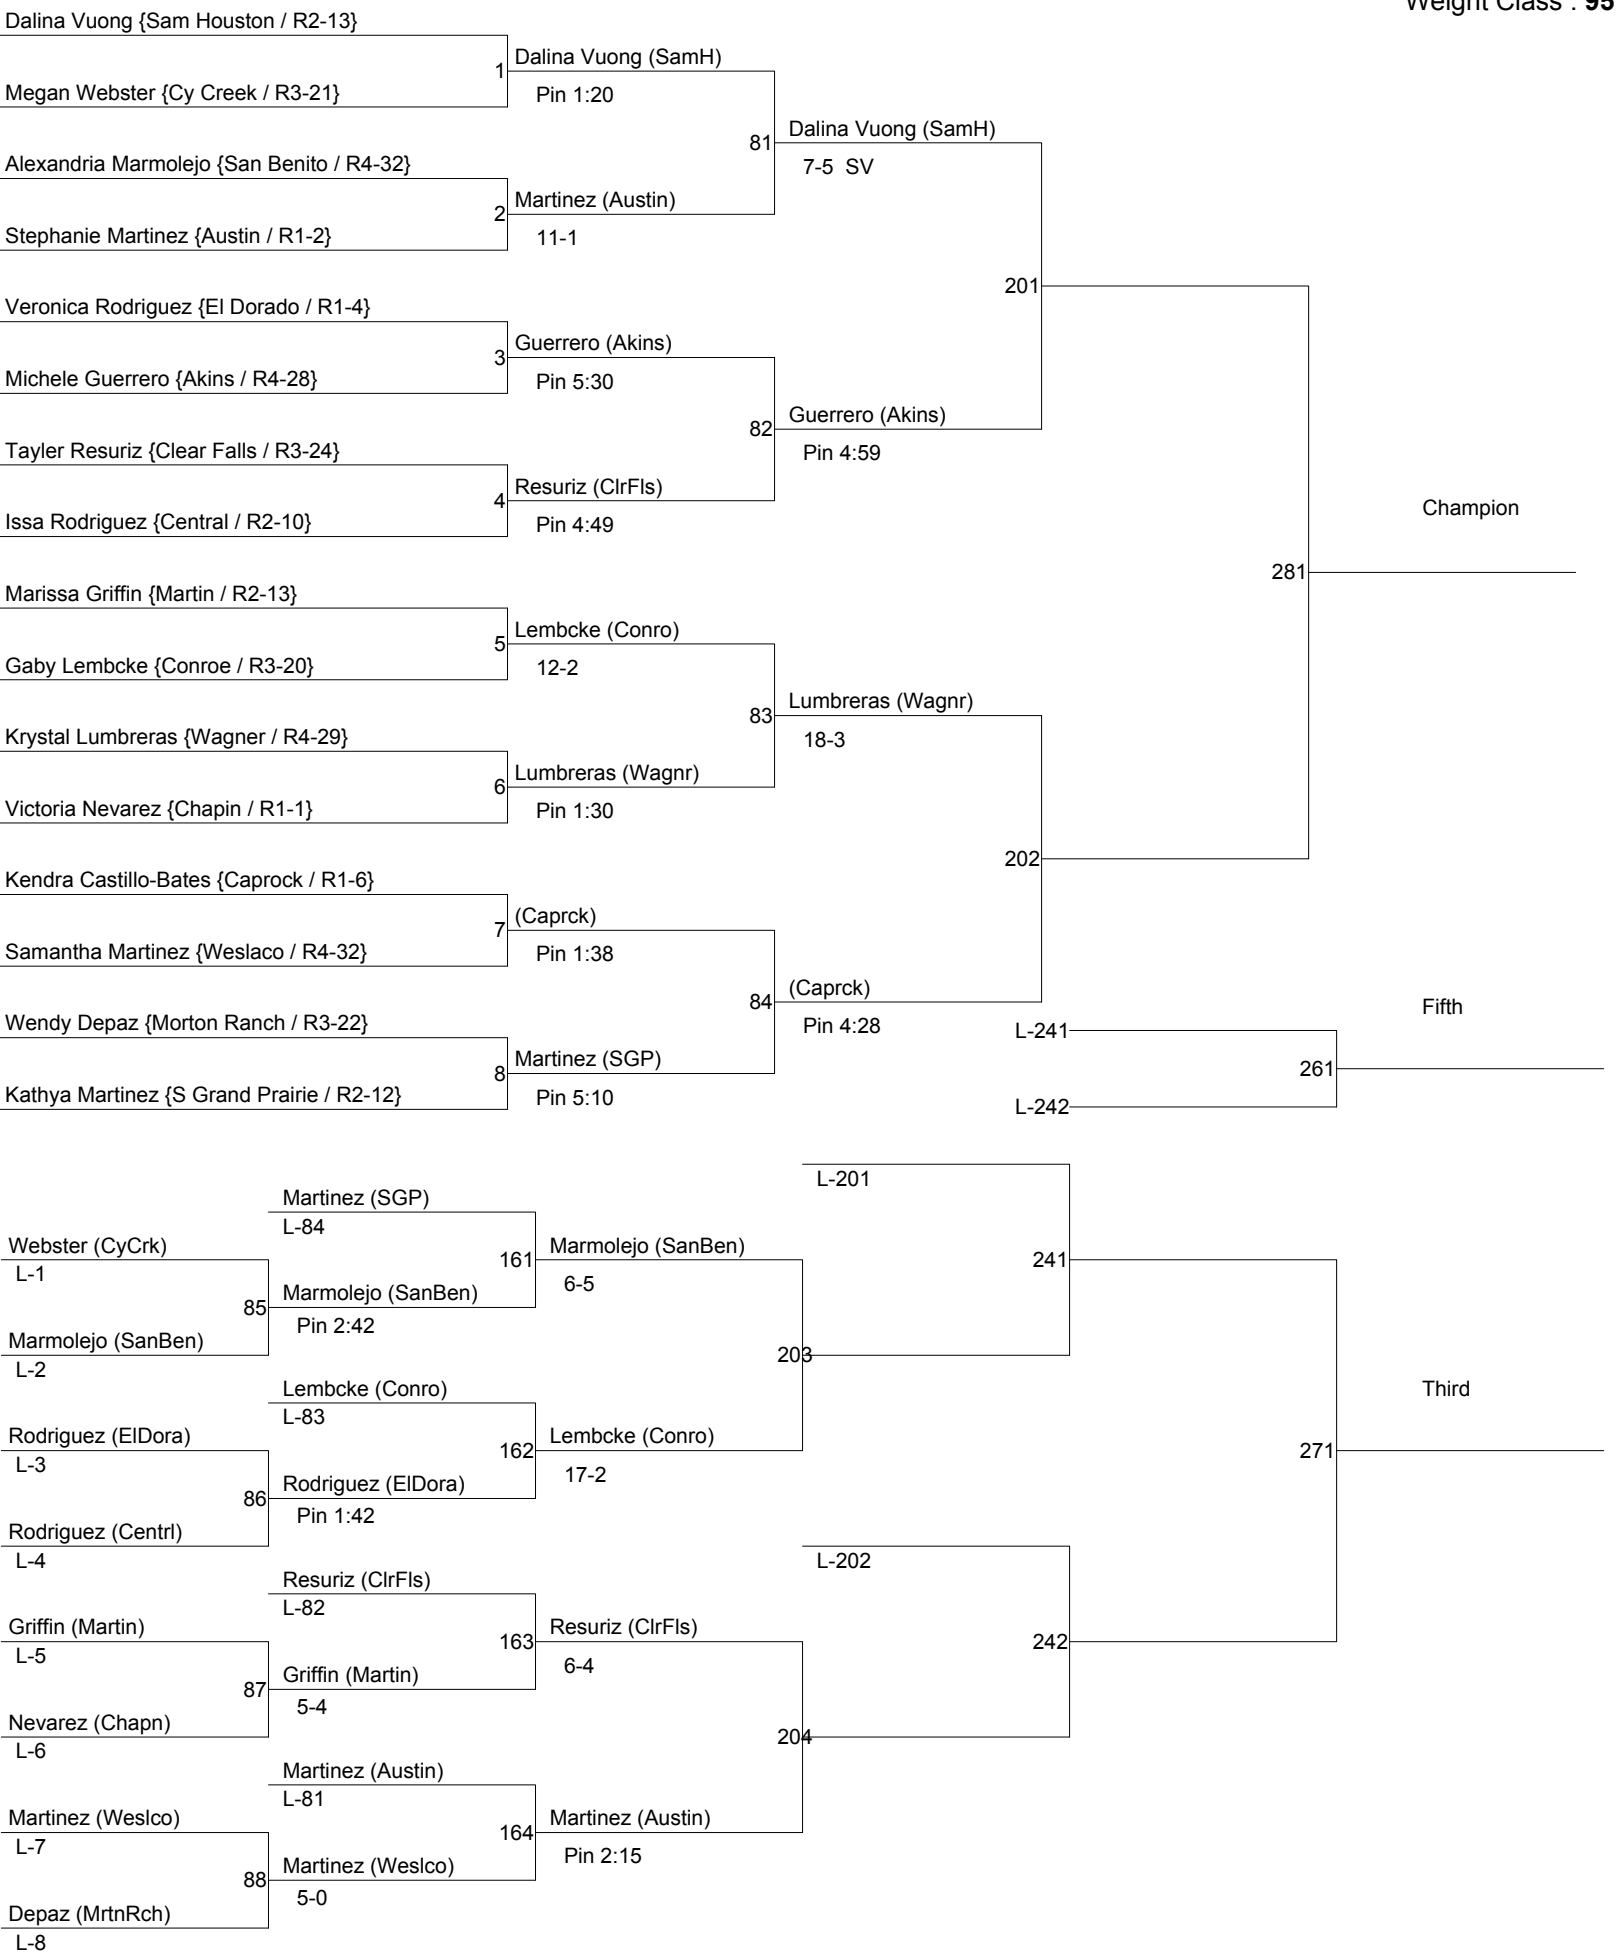

# 2012 Girls UIL State Championships

Weight Class : 95