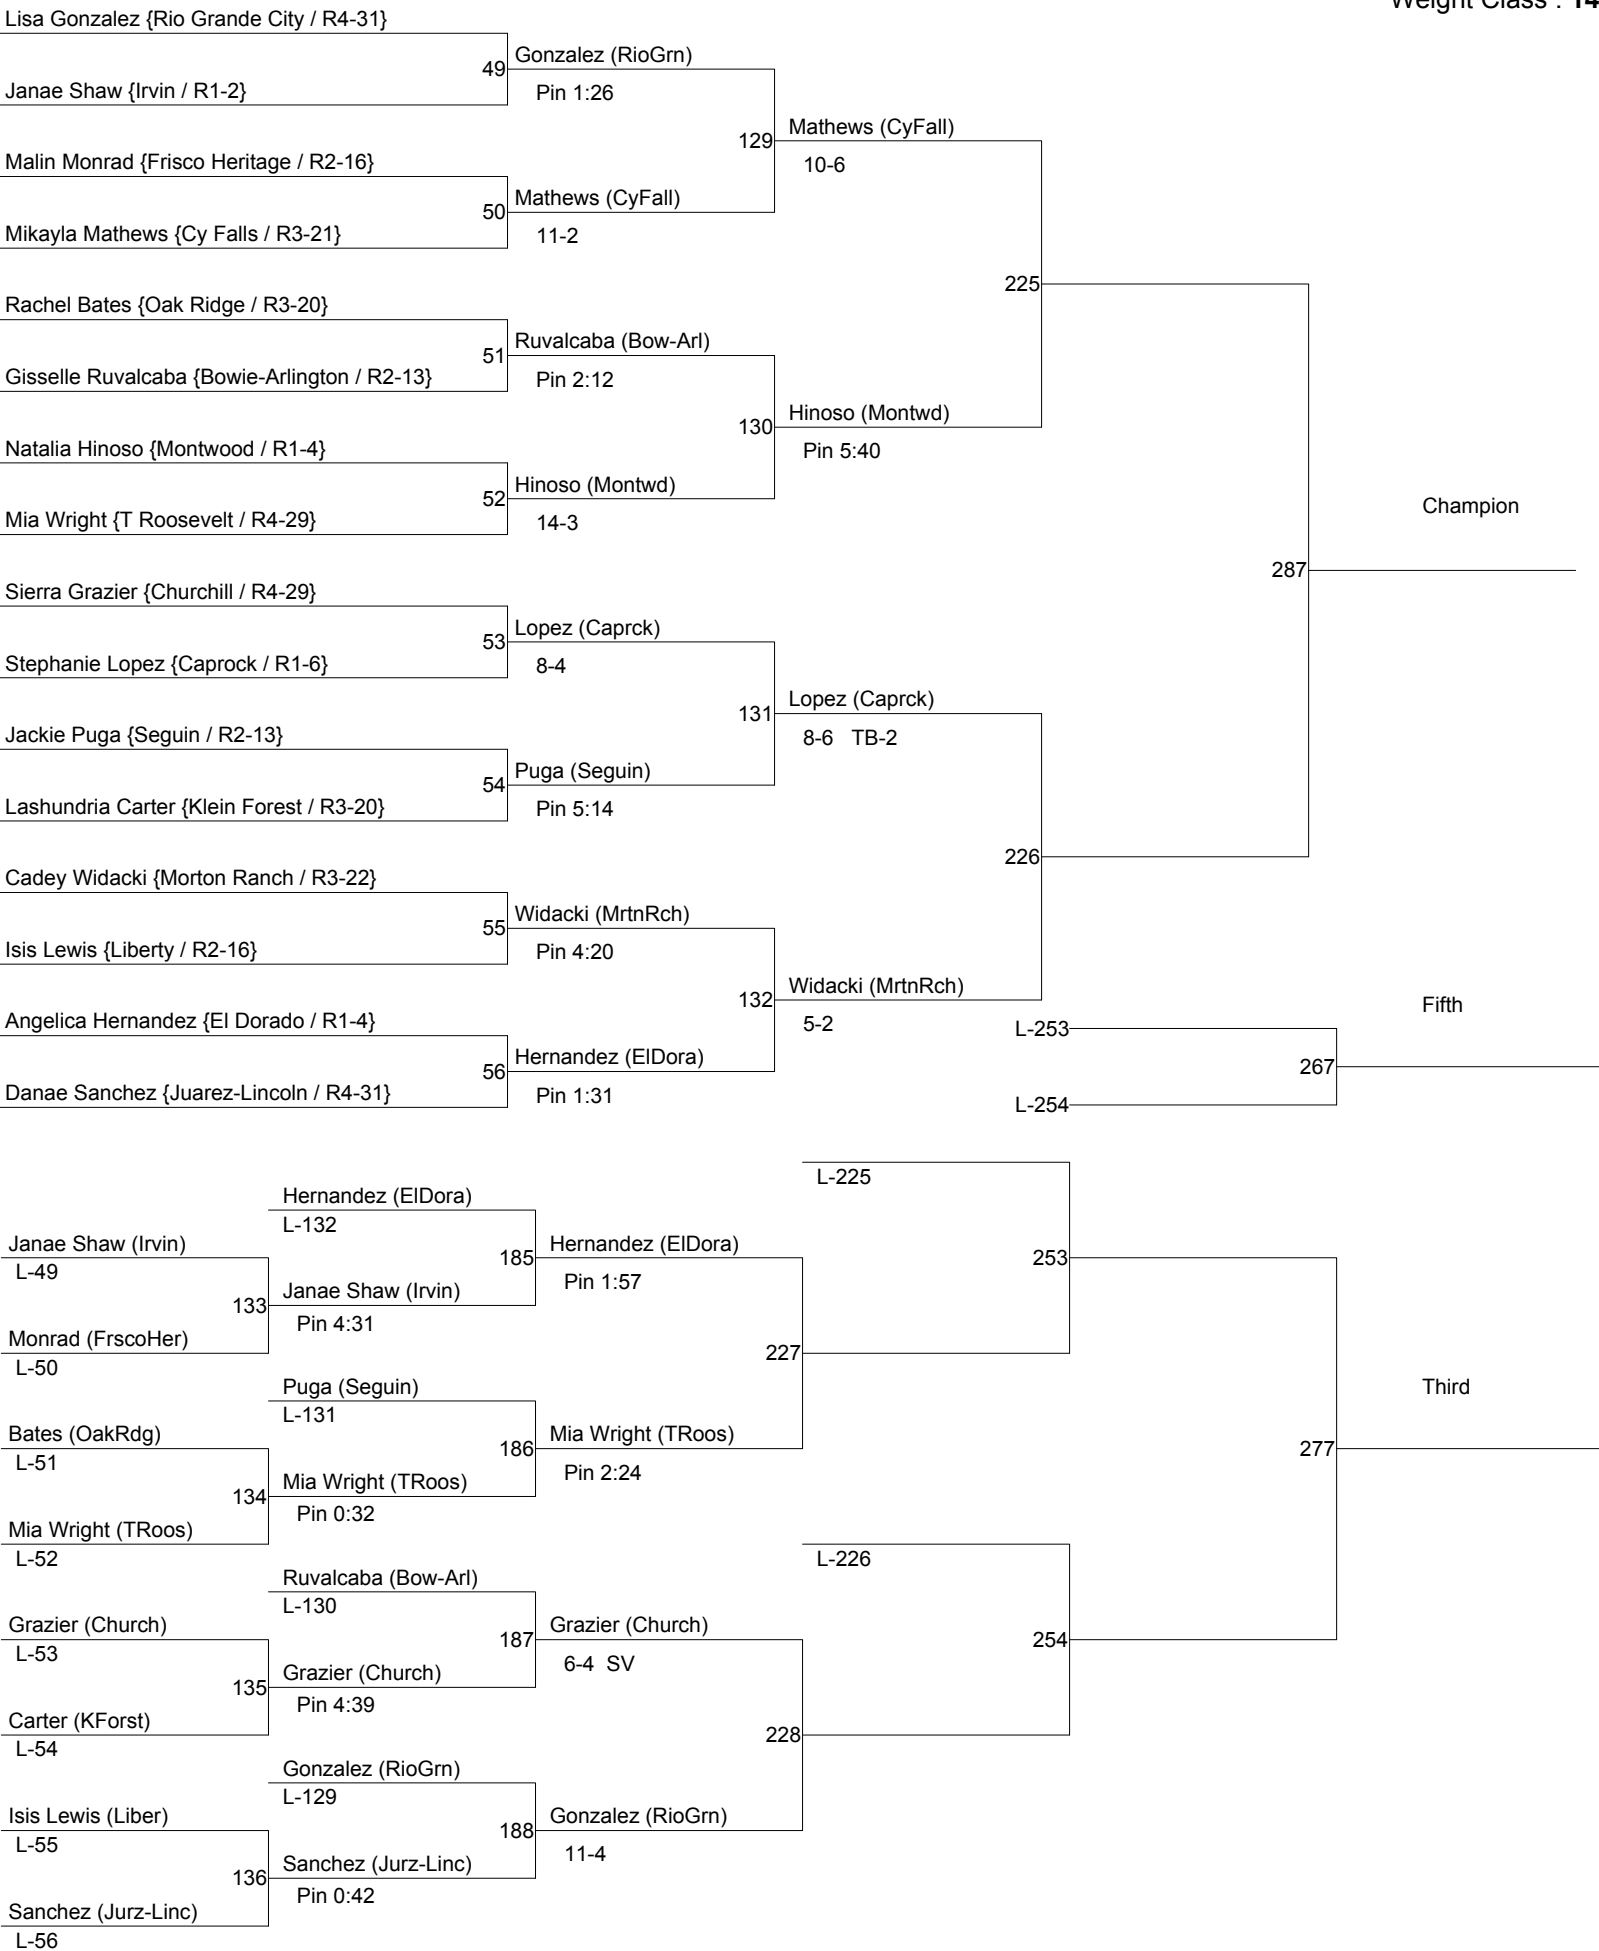

2012 Girls UIL State Championships

Weight Class : 148