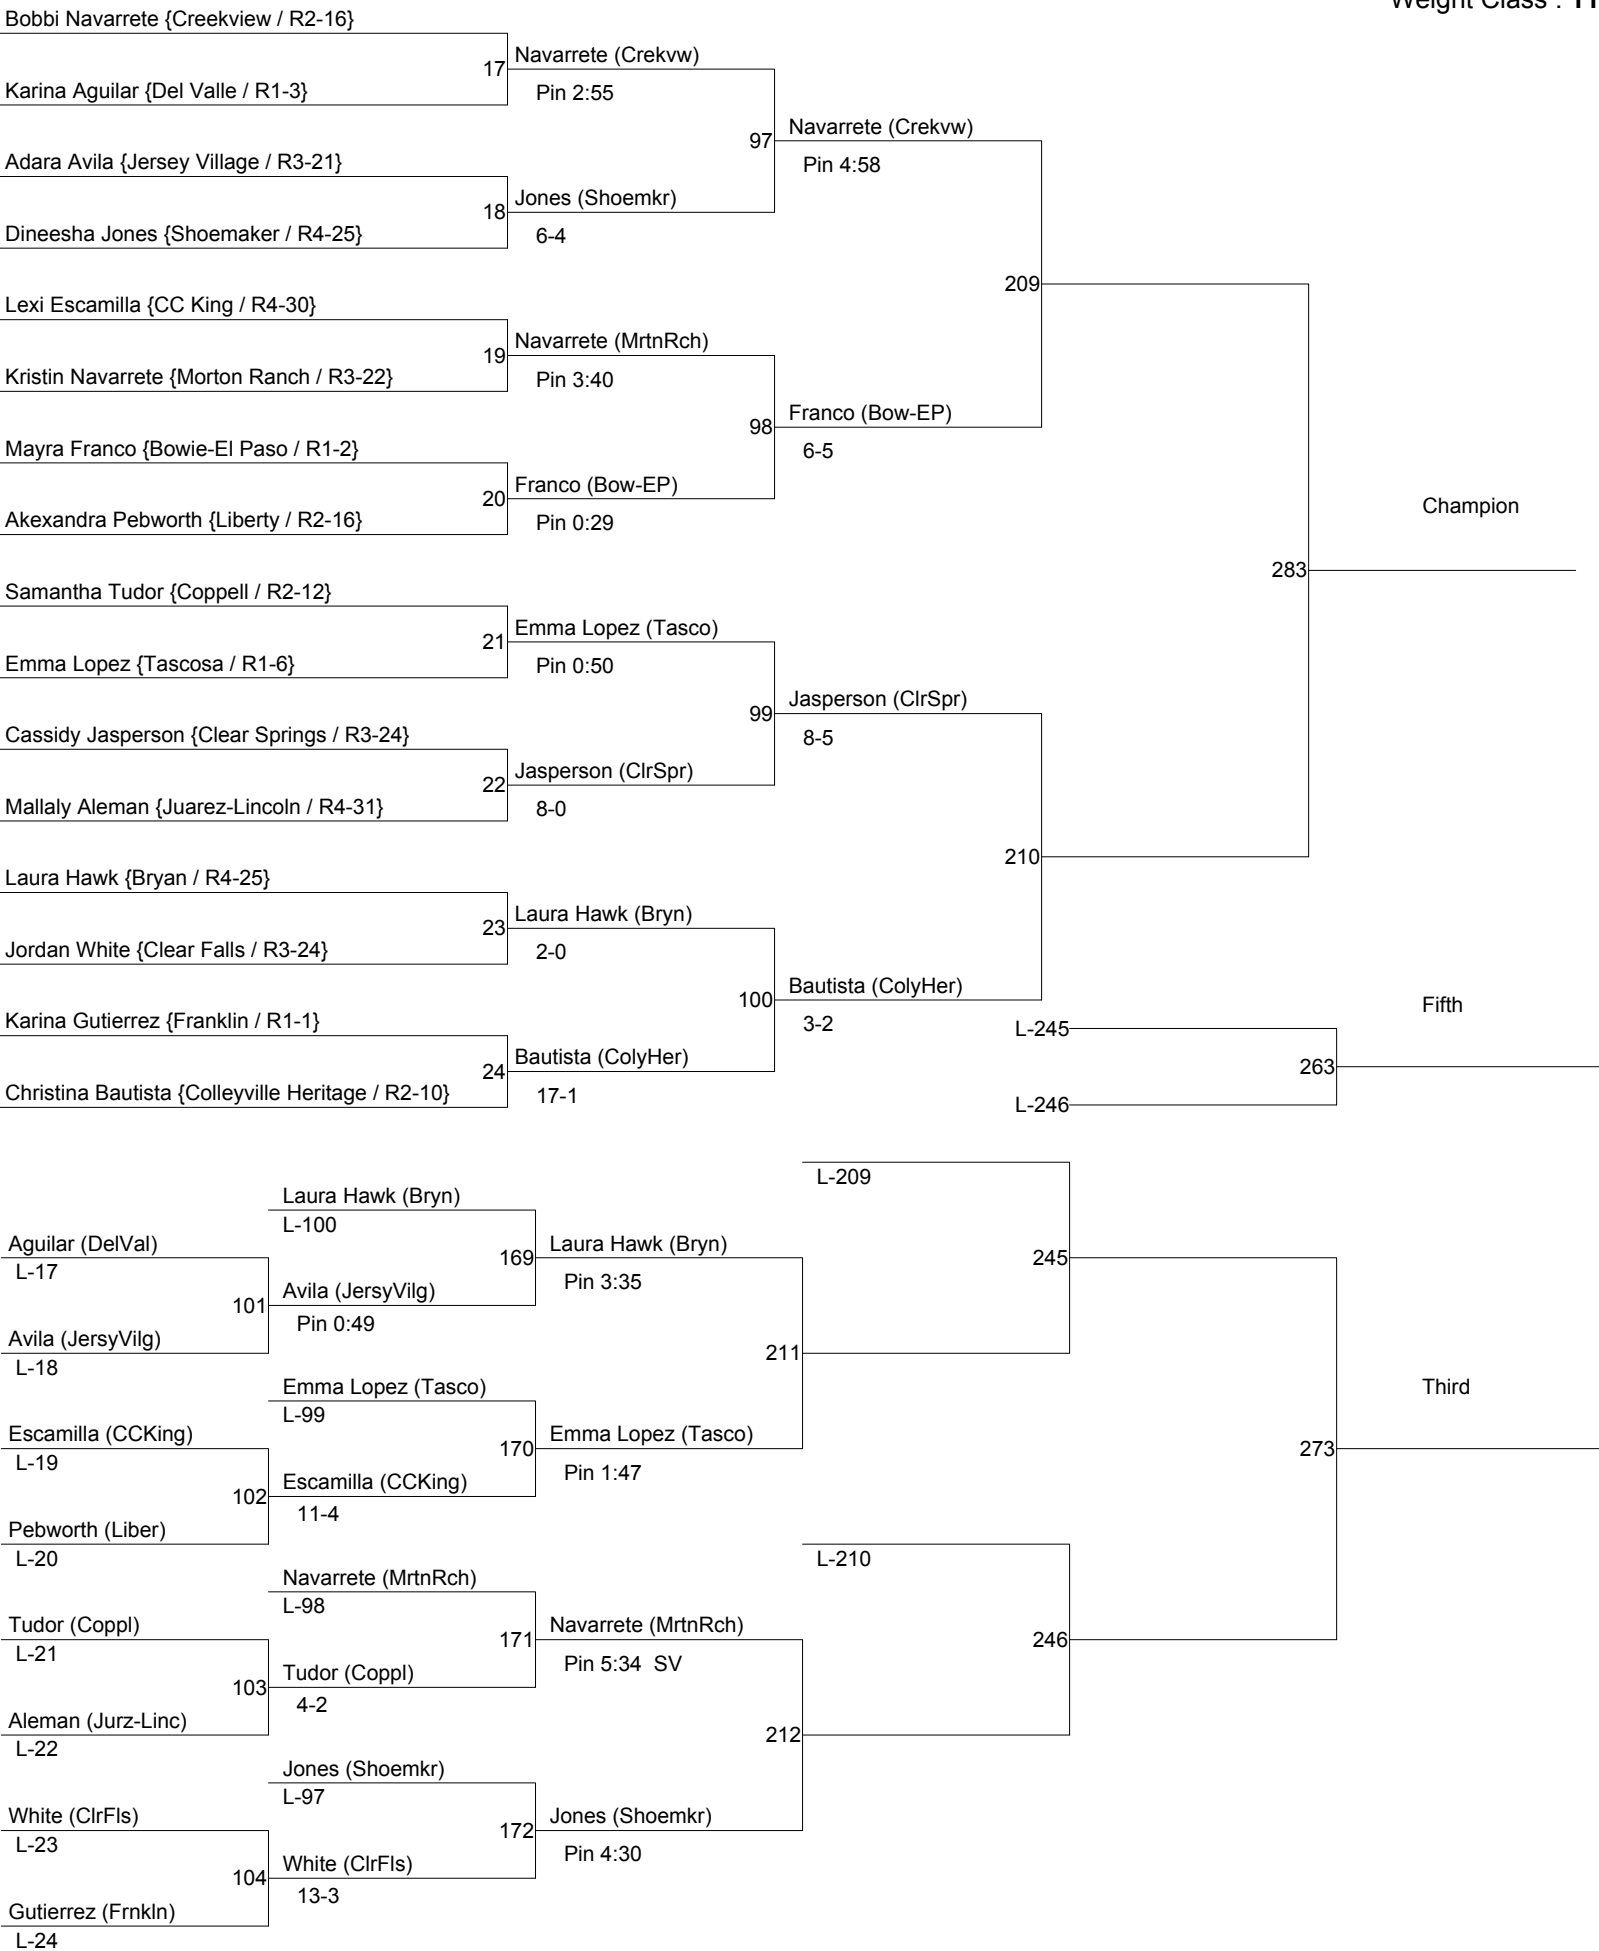

2012 Girls UIL State Championships

Weight Class : 110