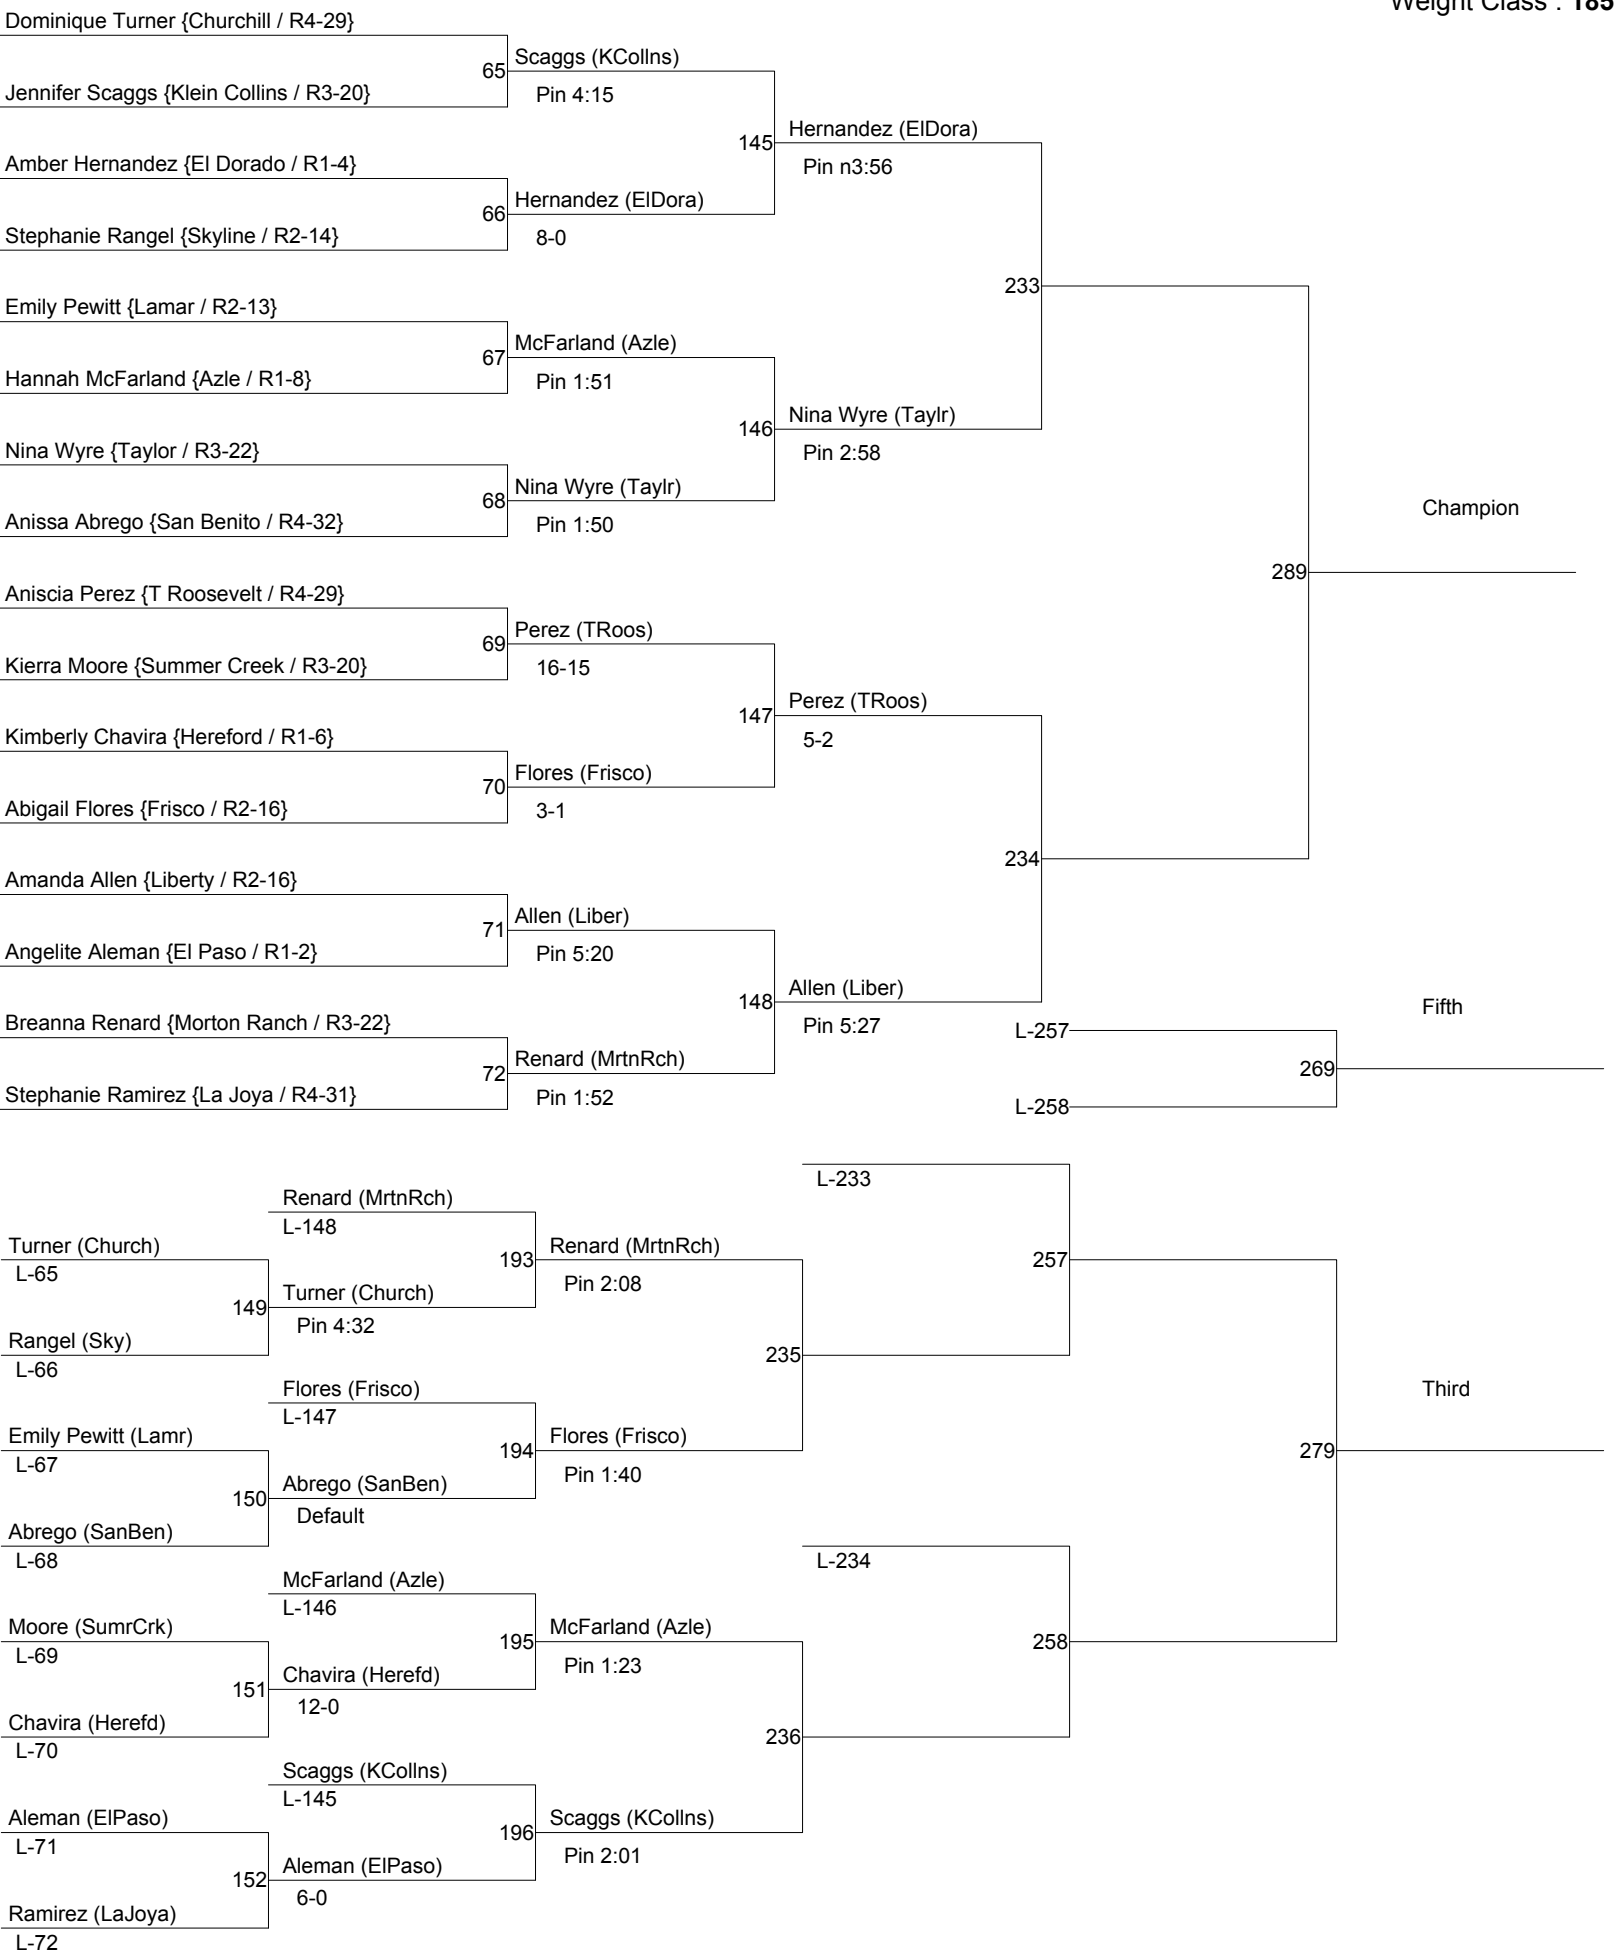

2012 Girls UIL State Championships

Weight Class : 185