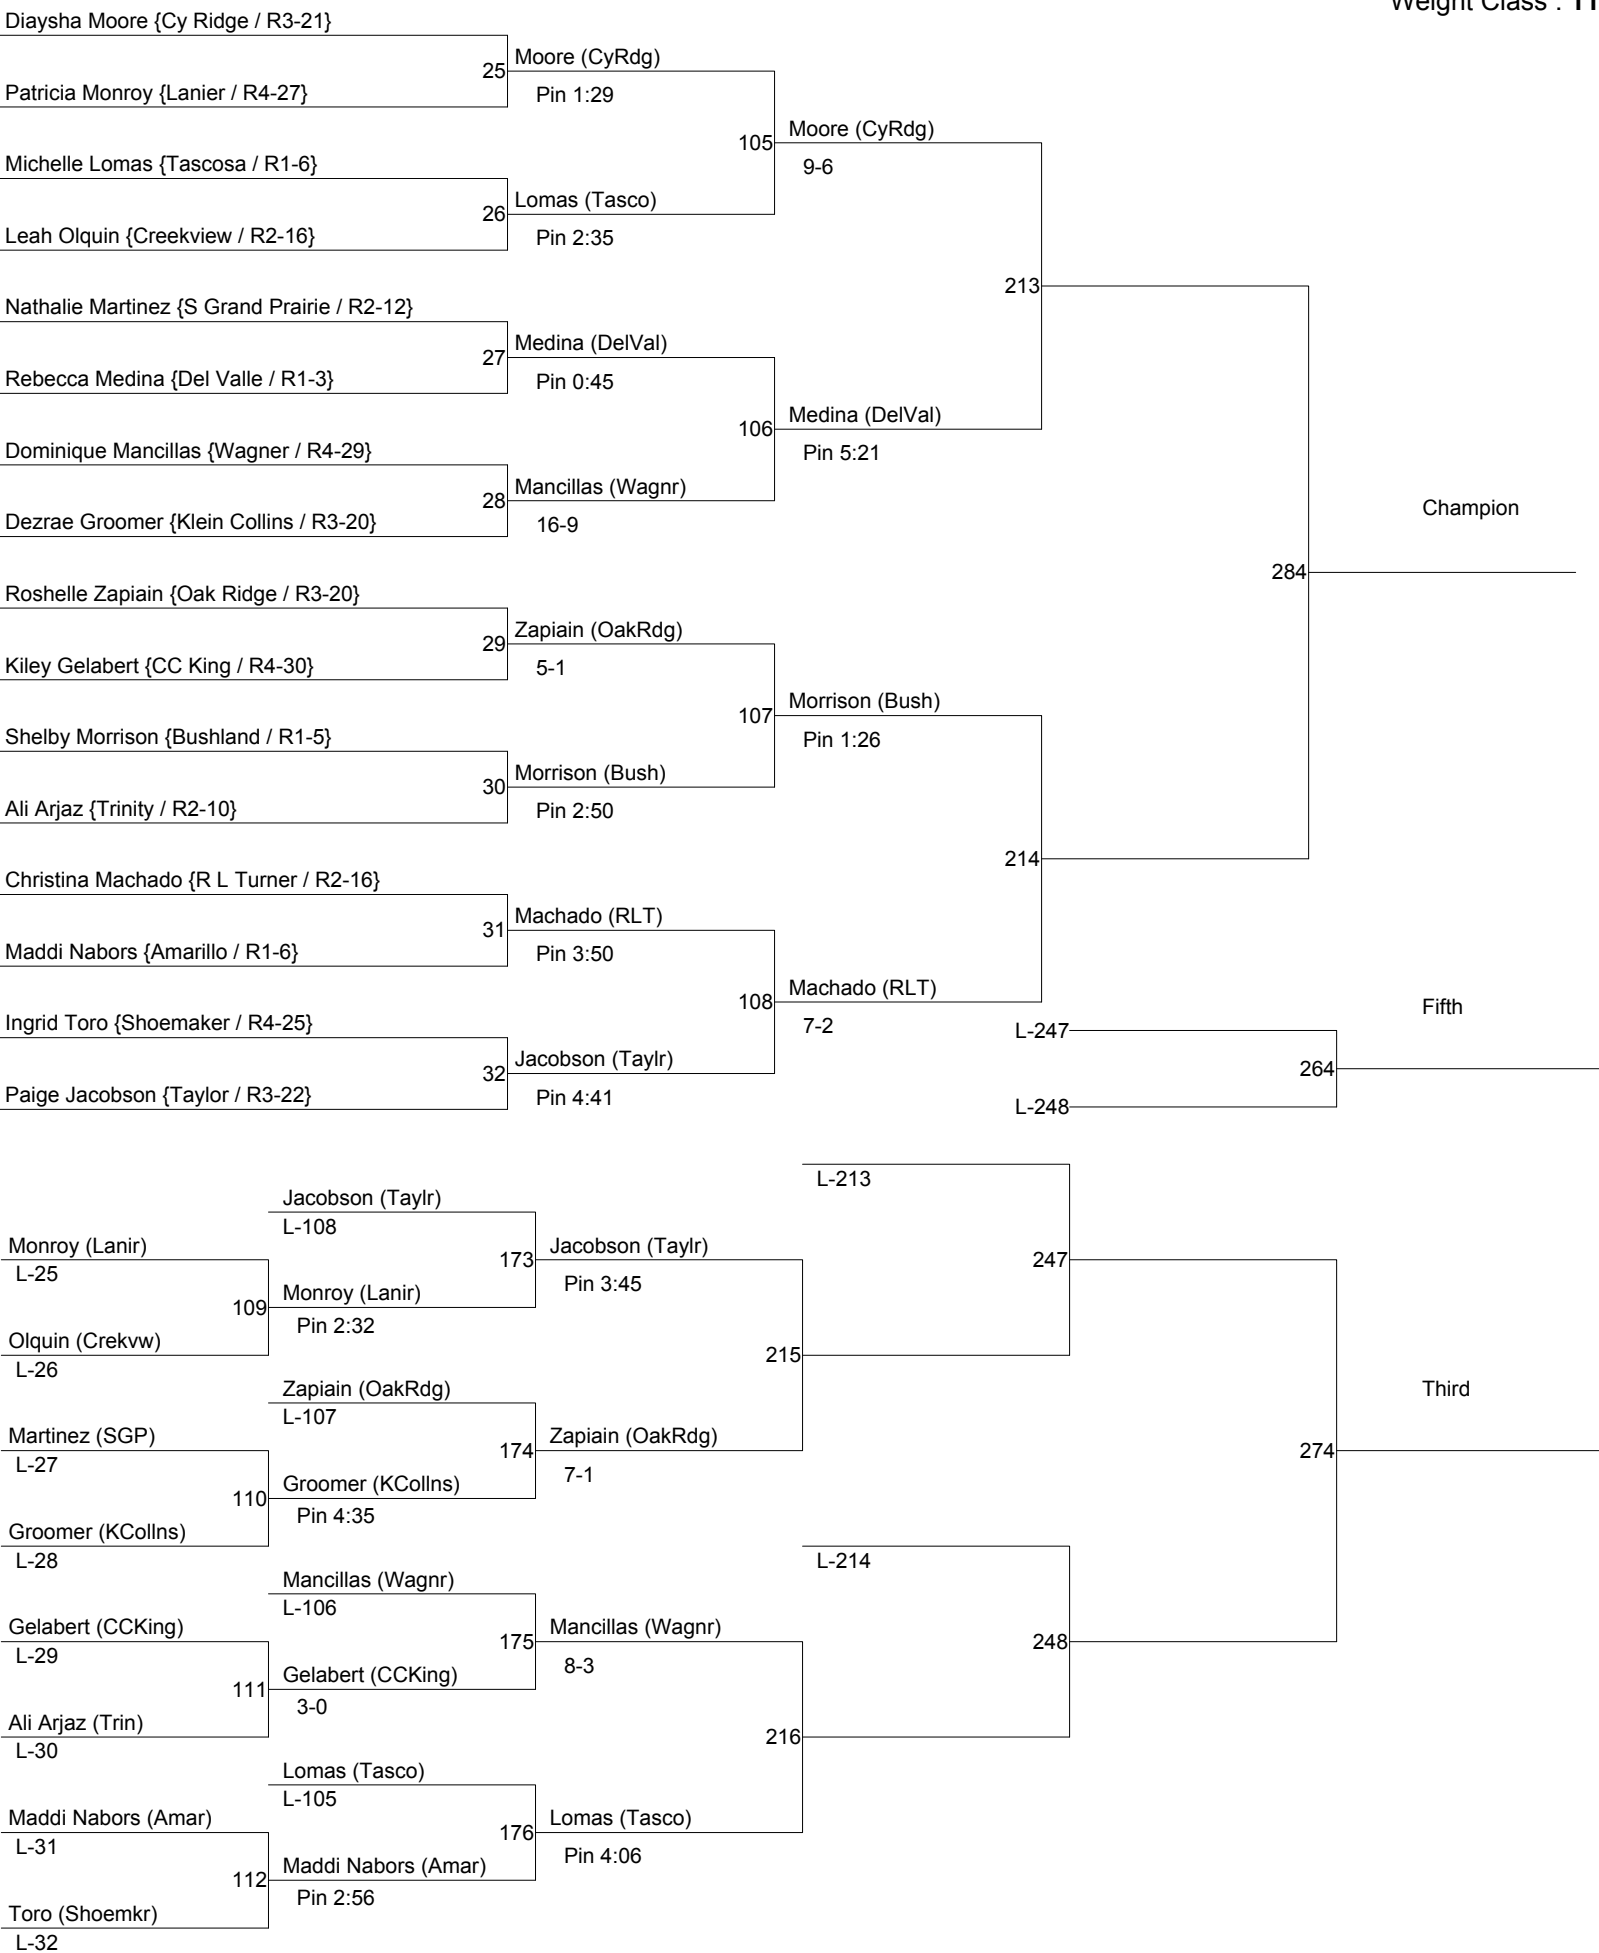

2012 Girls UIL State Championships

Weight Class : 119