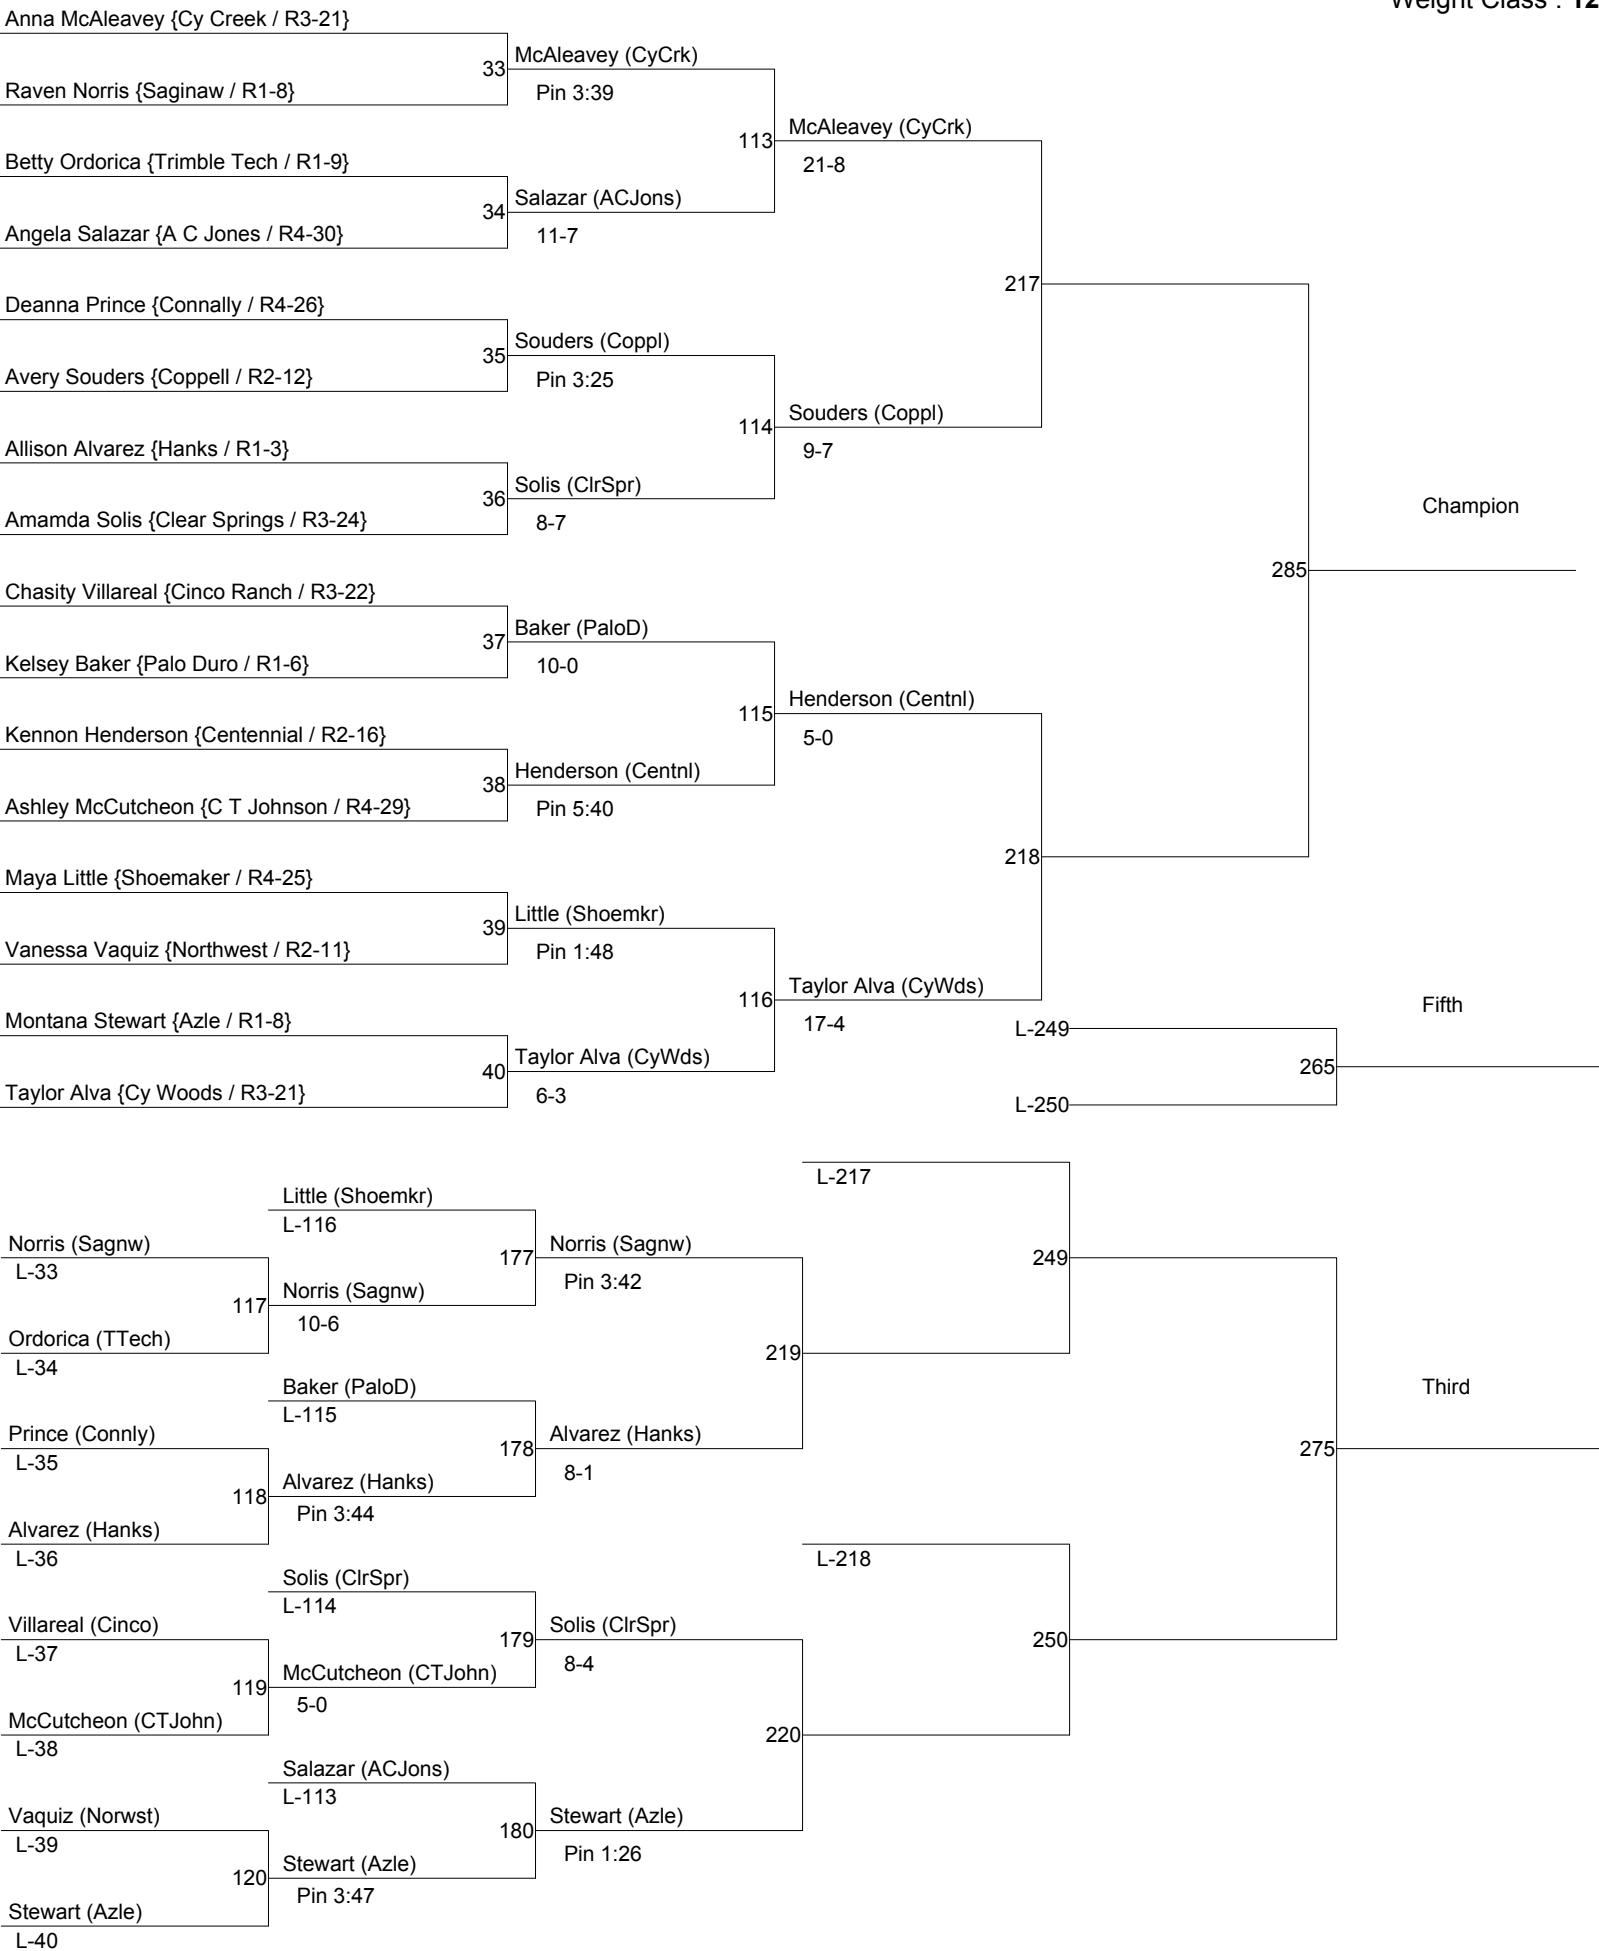

2012 Girls UIL State Championships

Weight Class : 128