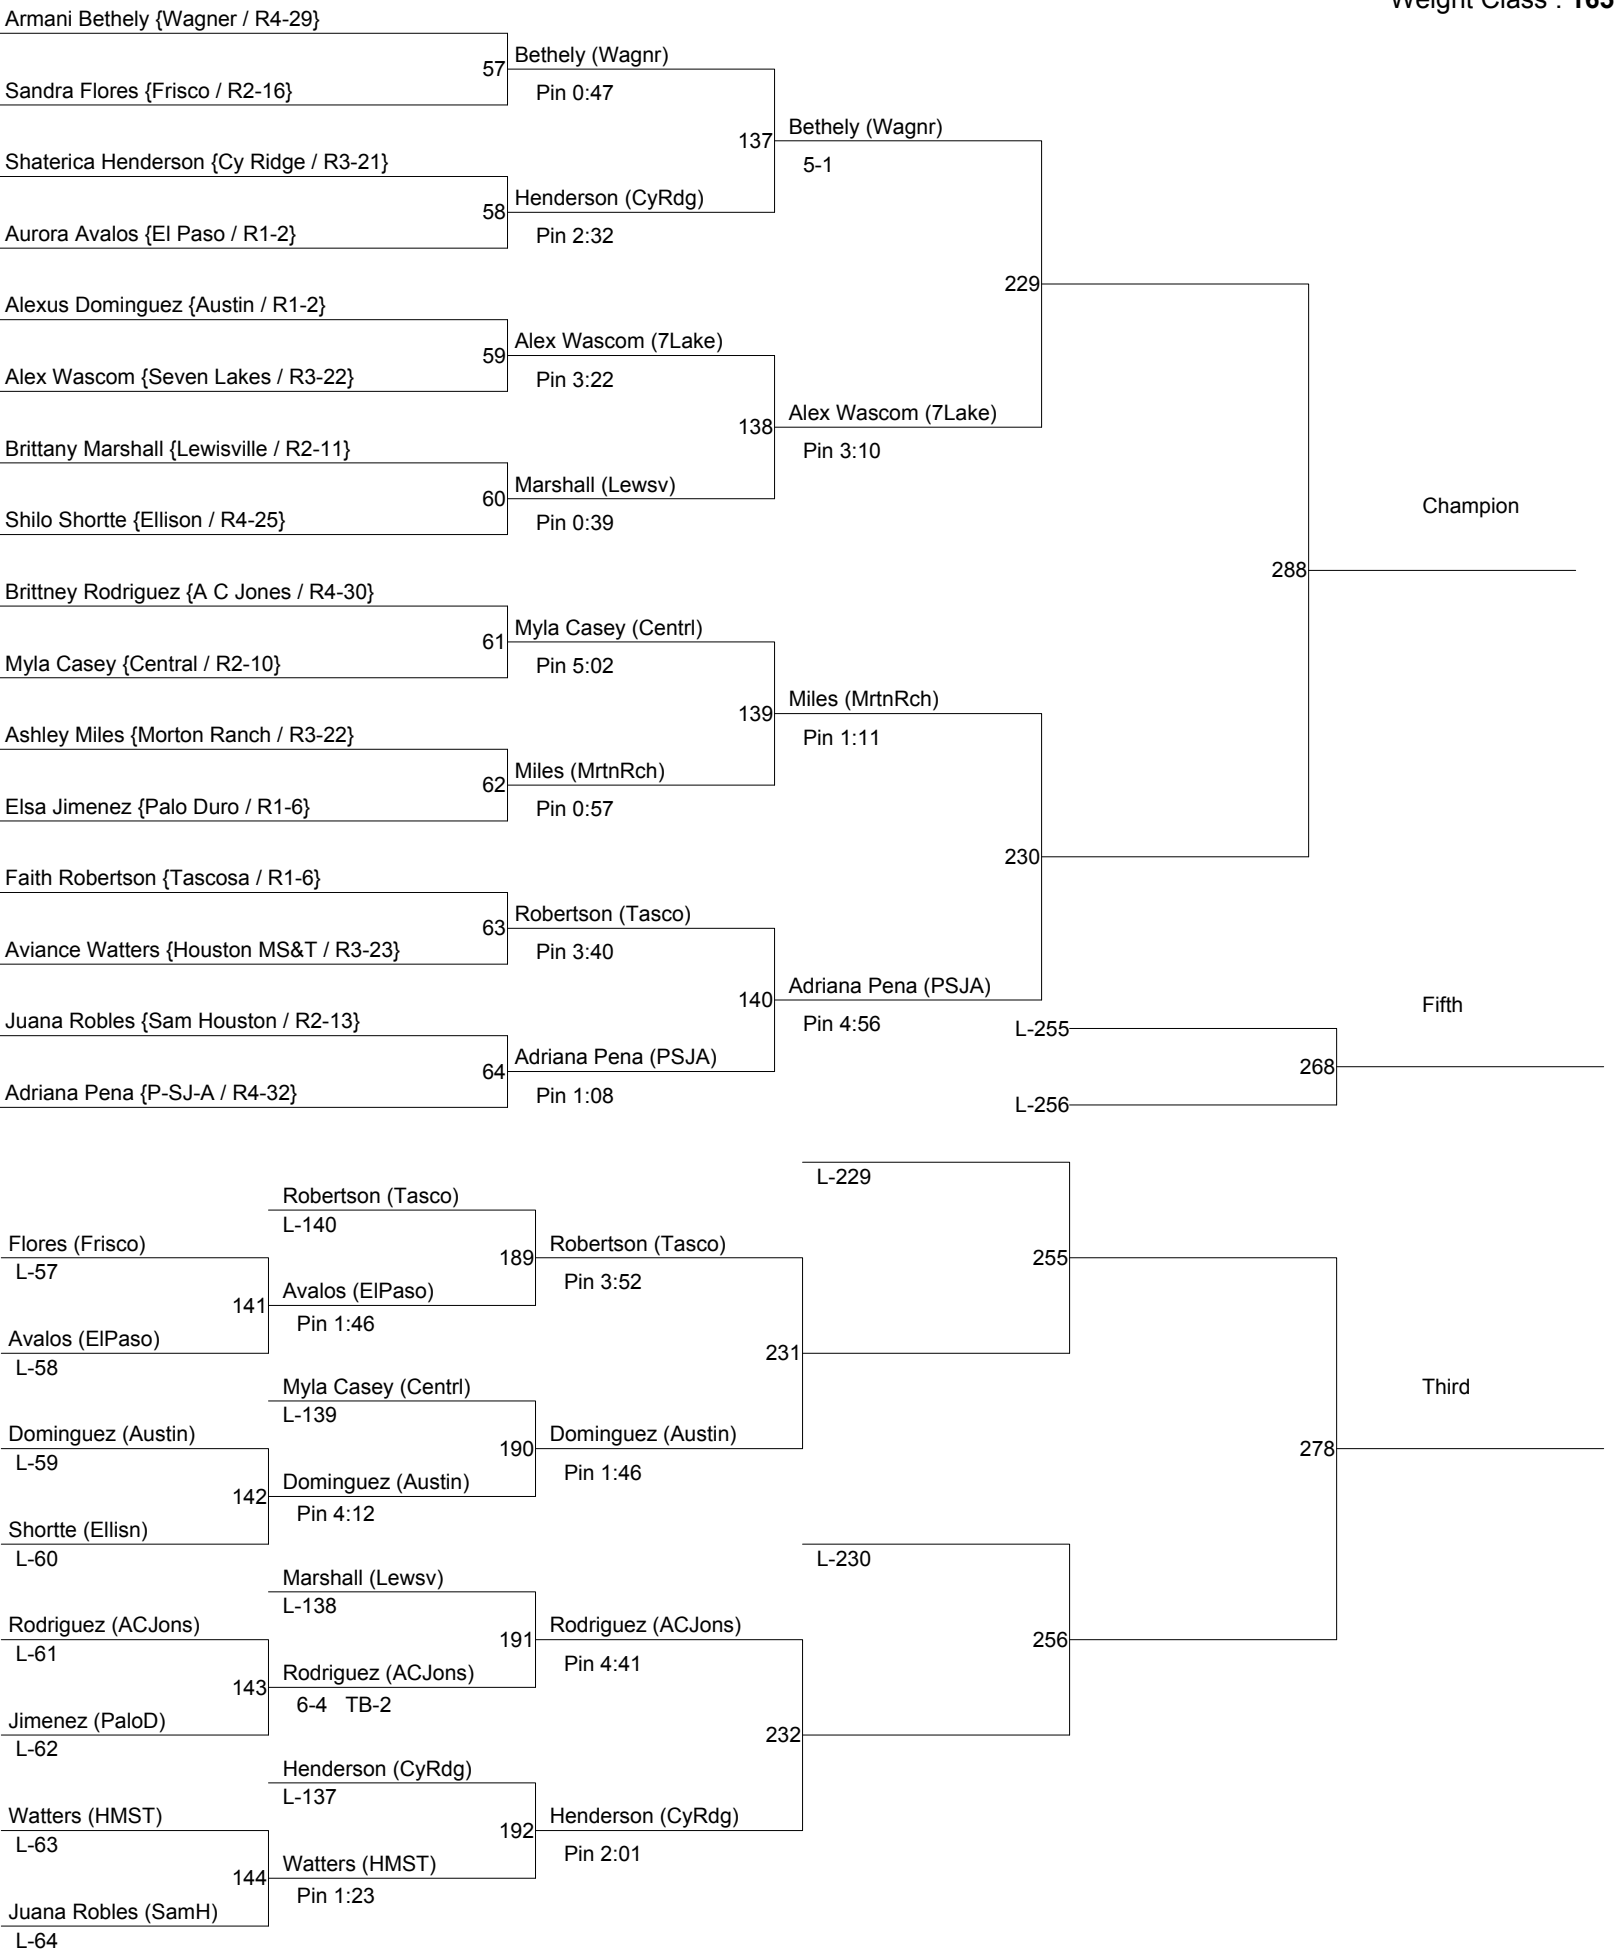

2012 Girls UIL State Championships

Weight Class : 165