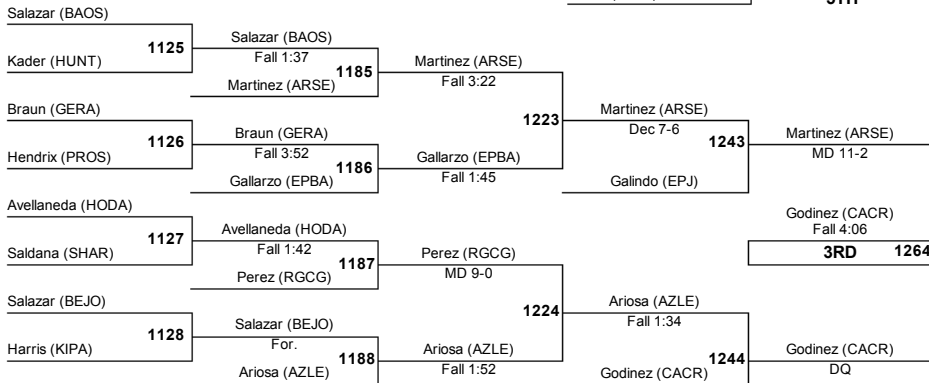

2015 UIL Girls State Championship

- Charlie Hamer - The Colony
5A R2 1st (32-12) So
- Kayleigh Johnson - College Station
5A R3 4th (5-10) Fr
- Jayda Bordeaux - Vista Ridge
5A R4 3rd (20-9) So
- Giselle Escobedo - El Paso Hanks
5A R1 2nd (9-3) Jr
- Juliana Olivo - Austin McCallum
5A R4 2nd (24-2) Sr
- Angelica Carrillo - Hereford
5A R1 3rd (29-11) So
- Jaclyn McNichols - Saginaw
5A R2 4th (29-11) Fr
- Abby Eaton - Lovejoy
5A R3 1st (20-10) Fr
- Alouette Gonzalez - Rio Grande City
5A R4 1st (40-1) Jr
- Larissa Preciado - El Paso Bel Air
5A R1 4th (6-5) Jr
- Briana Galindo - Carrollton Creekview
5A R2 3rd (19-10) So
- Ashley Martinez - Houston Davis
5A R3 2nd (14-14) So
- Forfeit-Emma Montes - Frisco Liberty
5A R2 2nd (22-17) So
- Te' Aira Trent - Beaumont Central
5A R3 3rd (8-3) Sr
- Dominique Lopez - Sharyland
5A R4 4th (24-12) Sr
- Naomi Chavez - Amarillo Caprock
5A R1 1st (16-0) Jr

2015 UIL Girls State Championship

- Ruby Ariosa - Azle
5A R2 1st (34-8) Jr
- Camila Salazar - Brooks Academy of Science
5A R4 4th (5-7) Jr
- Shania Villalba - El Paso Hanks
5A R1 3rd (7-3) So
- Jordan Kader - Huntsville
5A R3 2nd (17-10) Sr
- Jennifer Galindo - El Paso Jefferson
5A R1 2nd (27-7) Sr
- Loren Braun - George Ranch
5A R3 3rd (17-6) Jr
- Hannah Hendrix - Prosper
5A R2 4th (16-16) Jr
- Safira Perez - Rio Grande City Grulla
5A R4 1st (19-4) Sr
- Jazmine Gallarzo - El Paso Bel Air
5A R1 1st (8-2) Sr
- Gissel Avellaneda - Houston Davis
5A R3 4th (22-9) So
- Noemi Godinez - Carrollton Creekview
5A R2 3rd (26-8) Jr
- Areanna Saldana - Sharyland
5A R4 2nd (14-9) So
- Clarissa Martinez - Arlington Seguin
5A R2 2nd (36-9) Jr
- Rosa Salazar - Beeville Jones
5A R4 3rd (19-9) Jr
- Chantal Berry - El Paso Andress
5A R1 4th (42-6) Sr
- Forfeit-Alexa Harris - Kingwood Park
5A R3 1st (20-13) So