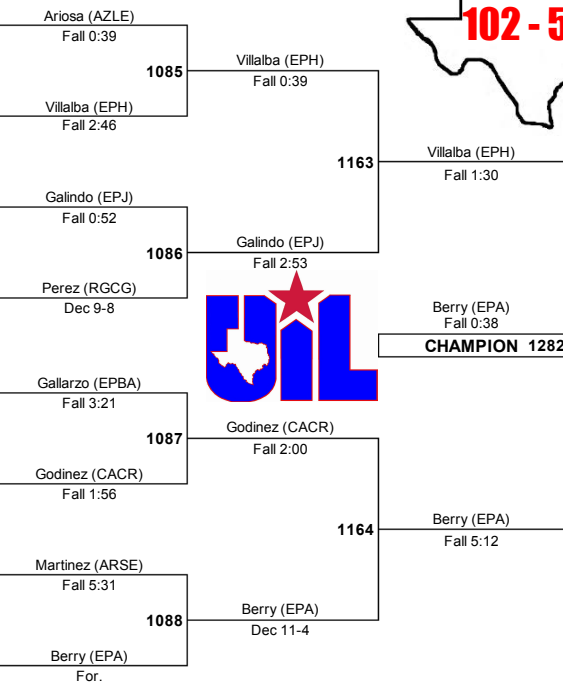

2015 UIL Girls State Championship

- Ruby Ariosa - Azle
  5A R2 1st (34-8) Jr
- Camila Salazar - Brooks Academy of Science
  5A R4 4th (5-7) Jr
- Shania Villalba - El Paso Hanks
  5A R1 3rd (7-3) So
- Jordan Kader - Huntsville
  5A R3 2nd (17-10) Sr
- Jennifer Galindo - El Paso Jefferson
  5A R1 2nd (27-7) Sr
- Loren Braun - George Ranch
  5A R3 3rd (17-6) Jr
- Hannah Hendrix - Prosper
  5A R2 4th (16-16) Jr
- Safira Perez - Rio Grande City Grulla
  5A R4 1st (19-4) Sr
- Jazmine Gallarzo - El Paso Bel Air
  5A R1 1st (8-2) Sr
- Gissel Avellaneda - Houston Davis
  5A R3 4th (22-9) So
- Noemi Godinez - Carrollton Creekview
  5A R2 3rd (26-8) Jr
- Areanna Saldana - Sharyland
  5A R4 2nd (14-9) So
- Clarissa Martinez - Arlington Seguin
  5A R2 2nd (36-9) Jr
- Rosa Salazar - Beeville Jones
  5A R4 3rd (19-9) Jr
- Chantal Berry - El Paso Andress
  5A R1 4th (42-6) Sr
- Forfeit-Alexa Harris - Kingwood Park
  5A R3 1st (20-13) So