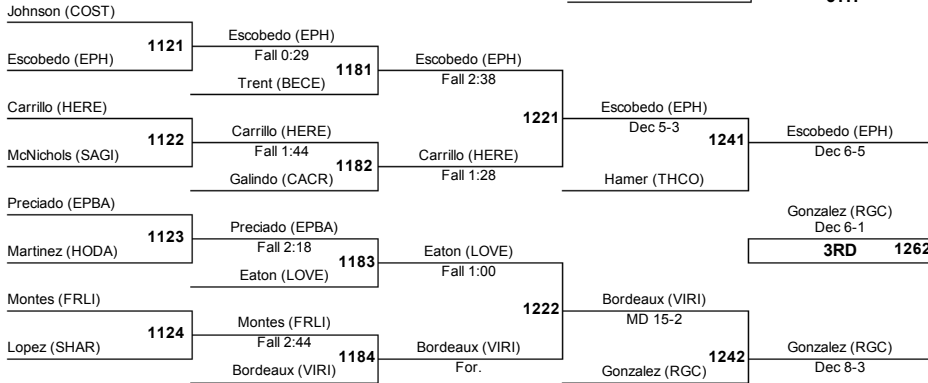

2015 UIL Girls State Championship

- Charlie Hamer - The Colony
5A R2 1st (32-12) So
- Kayleigh Johnson - College Station
5A R3 4th (5-10) Fr
- Jayda Bordeaux - Vista Ridge
5A R4 3rd (20-9) So
- Giselle Escobedo - El Paso Hanks
5A R1 2nd (9-3) Jr
- Juliana Olivo - Austin McCallum
5A R4 2nd (24-2) Sr
- Angelica Carrillo - Hereford
5A R1 3rd (29-11) So
- Jaclyn McNichols - Saginaw
5A R2 4th (29-11) Fr
- Abby Eaton - Lovejoy
5A R3 1st (20-10) Fr
- Alouette Gonzalez - Rio Grande City
5A R4 1st (40-1) Jr
- Larissa Preciado - El Paso Bel Air
5A R1 4th (6-5) Jr
- Briana Galindo - Carrollton Creekview
5A R2 3rd (19-10) So
- Ashley Martinez - Houston Davis
5A R3 2nd (14-14) So
- Forfeit-Emma Montes - Frisco Liberty
5A R2 2nd (22-17) So
- Te' Aira Trent - Beaumont Central
5A R3 3rd (8-3) Sr
- Dominique Lopez - Sharyland
5A R4 4th (24-12) Sr
- Naomi Chavez - Amarillo Caprock
5A R1 1st (16-0) Jr

2015 UIL Girls State Championship

- Ruby Ariosa - Azle
5A R2 1st (34-8) Jr
- Camila Salazar - Brooks Academy of Science
5A R4 4th (5-7) Jr
- Shania Villalba - El Paso Hanks
5A R1 3rd (7-3) So
- Jordan Kader - Huntsville
5A R3 2nd (17-10) Sr
- Jennifer Galindo - El Paso Jefferson
5A R1 2nd (27-7) Sr
- Loren Braun - George Ranch
5A R3 3rd (17-6) Jr
- Hannah Hendrix - Prosper
5A R2 4th (16-16) Jr
- Safira Perez - Rio Grande City Grulla
5A R4 1st (19-4) Sr
- Jazmine Gallarzo - El Paso Bel Air
5A R1 1st (8-2) Sr
- Gissel Avellaneda - Houston Davis
5A R3 4th (22-9) So
- Noemi Godinez - Carrollton Creekview
5A R2 3rd (26-8) Jr
- Areanna Saldana - Sharyland
5A R4 2nd (14-9) So
- Clarissa Martinez - Arlington Seguin
5A R2 2nd (36-9) Jr
- Rosa Salazar - Beeville Jones
5A R4 3rd (19-9) Jr
- Chantal Berry - El Paso Andress
5A R1 4th (42-6) Sr
- Forfeit-Alexa Harris - Kingwood Park
5A R3 1st (20-13) So