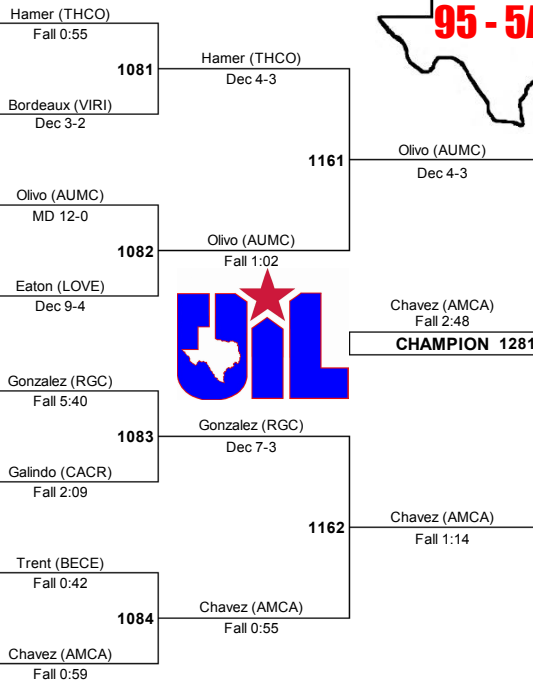

2015 UIL Girls State Championship

- Charlie Hamer - The Colony
5A R2 1st (32-12) So
- Kayleigh Johnson - College Station
5A R3 4th (5-10) Fr
- Jayda Bordeaux - Vista Ridge
5A R4 3rd (20-9) So
- Giselle Escobedo - El Paso Hanks
5A R1 2nd (9-3) Jr
- Juliana Olivo - Austin McCallum
5A R4 2nd (24-2) Sr
- Angelica Carrillo - Hereford
5A R1 3rd (29-11) So
- Jaclyn McNichols - Saginaw
5A R2 4th (29-11) Fr
- Abby Eaton - Lovejoy
5A R3 1st (20-10) Fr
- Alouette Gonzalez - Rio Grande City
5A R4 1st (40-1) Jr
- Larissa Preciado - El Paso Bel Air
5A R1 4th (6-5) Jr
- Briana Galindo - Carrollton Creekview
5A R2 3rd (19-10) So
- Ashley Martinez - Houston Davis
5A R3 2nd (14-14) So
- Forfeit-Emma Montes - Frisco Liberty
5A R2 2nd (22-17) So
- Te' Aira Trent - Beaumont Central
5A R3 3rd (8-3) Sr
- Dominique Lopez - Sharyland
5A R4 4th (24-12) Sr
- Naomi Chavez - Amarillo Caprock
5A R1 1st (16-0) Jr