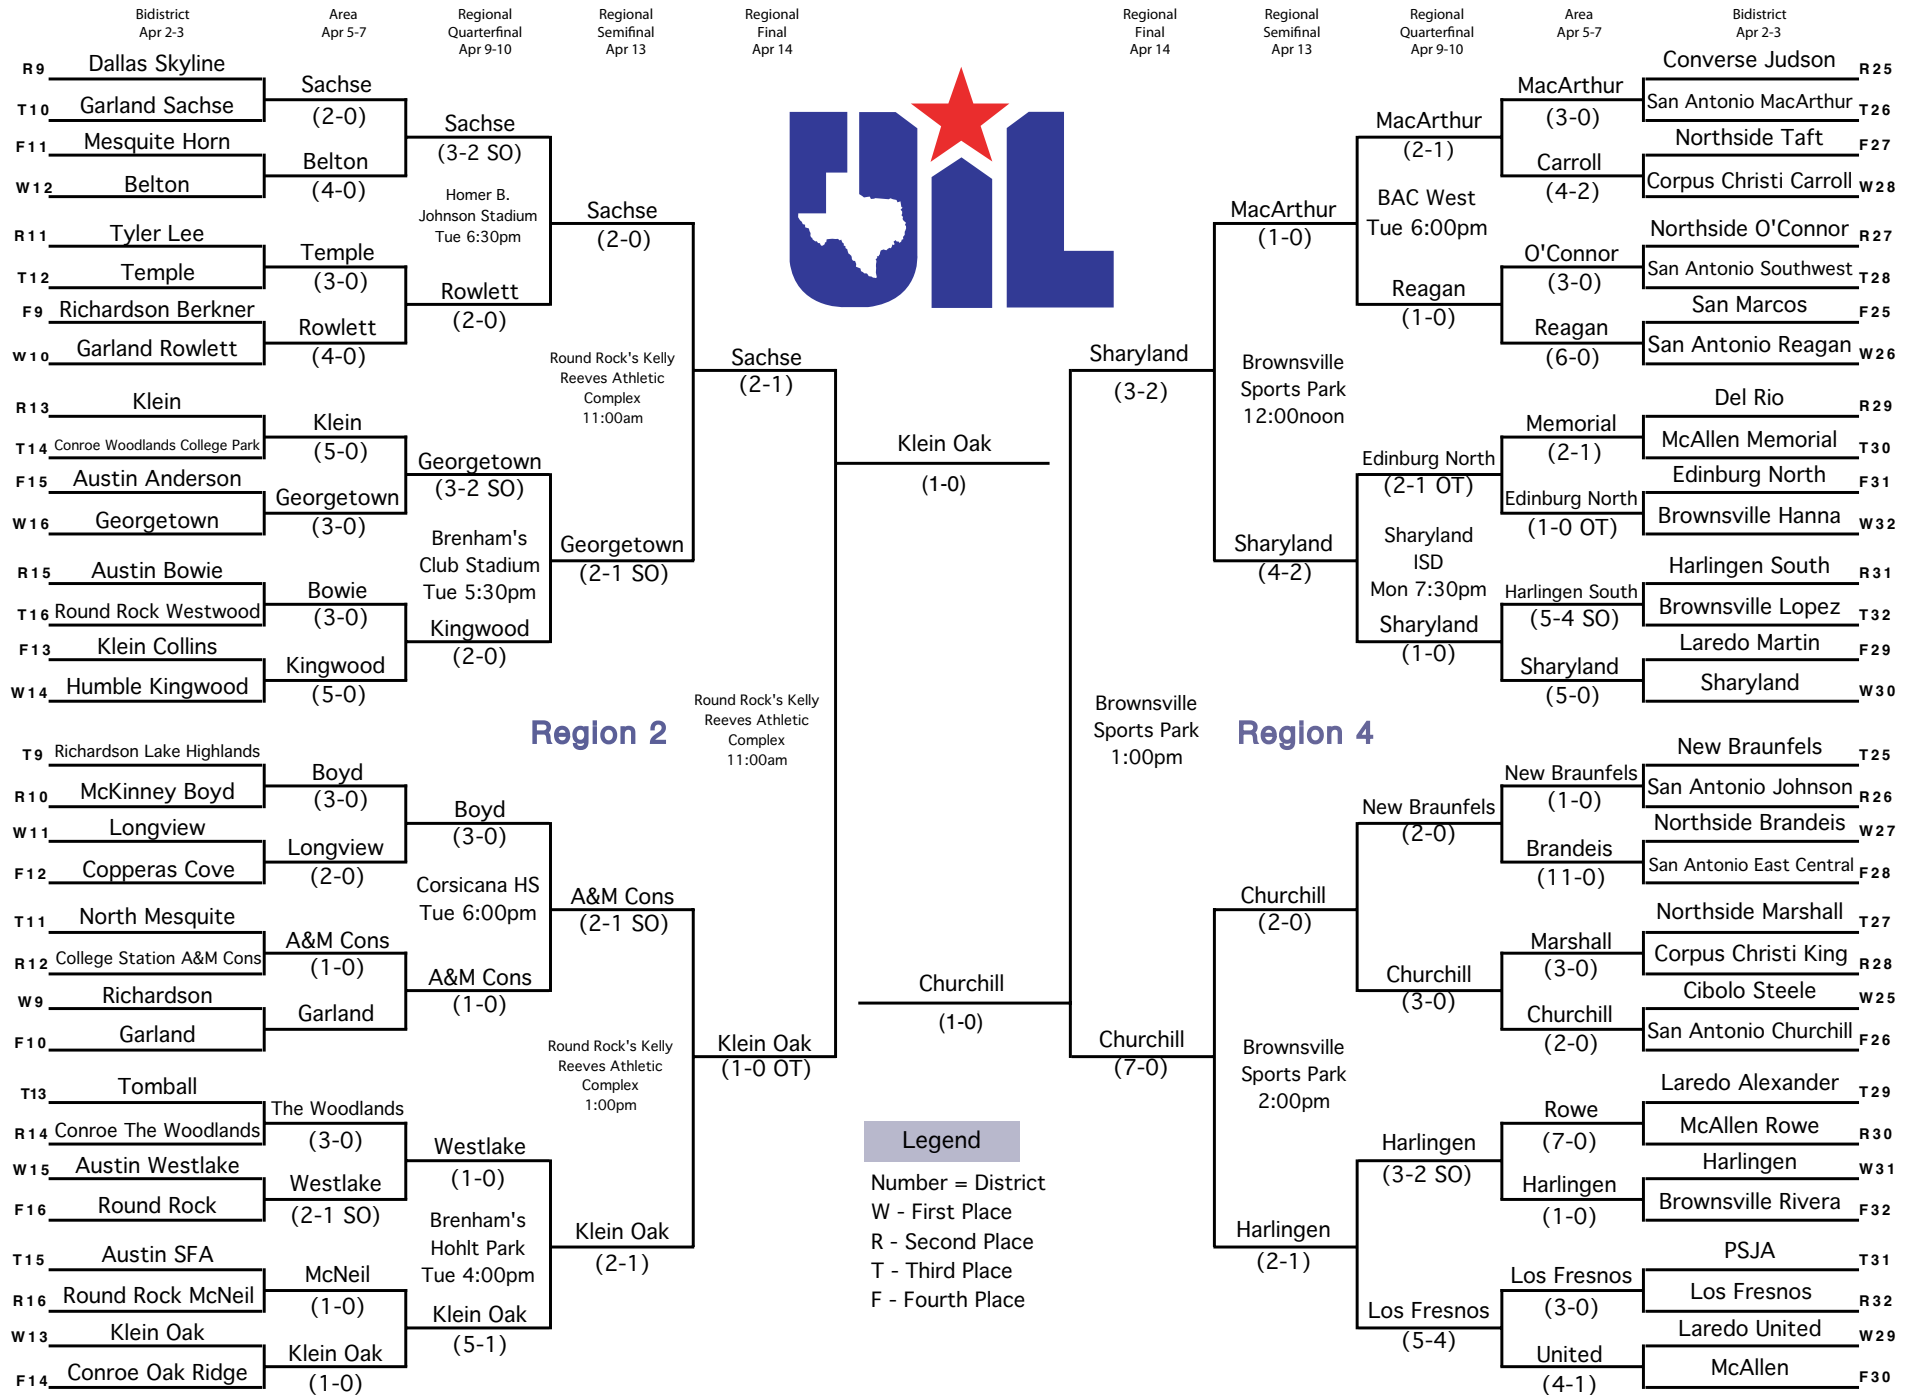

2012 Girls' Soccer Conference 5A

Region 2

Region 4

Legend
Number = District
W - First Place
R - Second Place
T - Third Place
F - Fourth Place