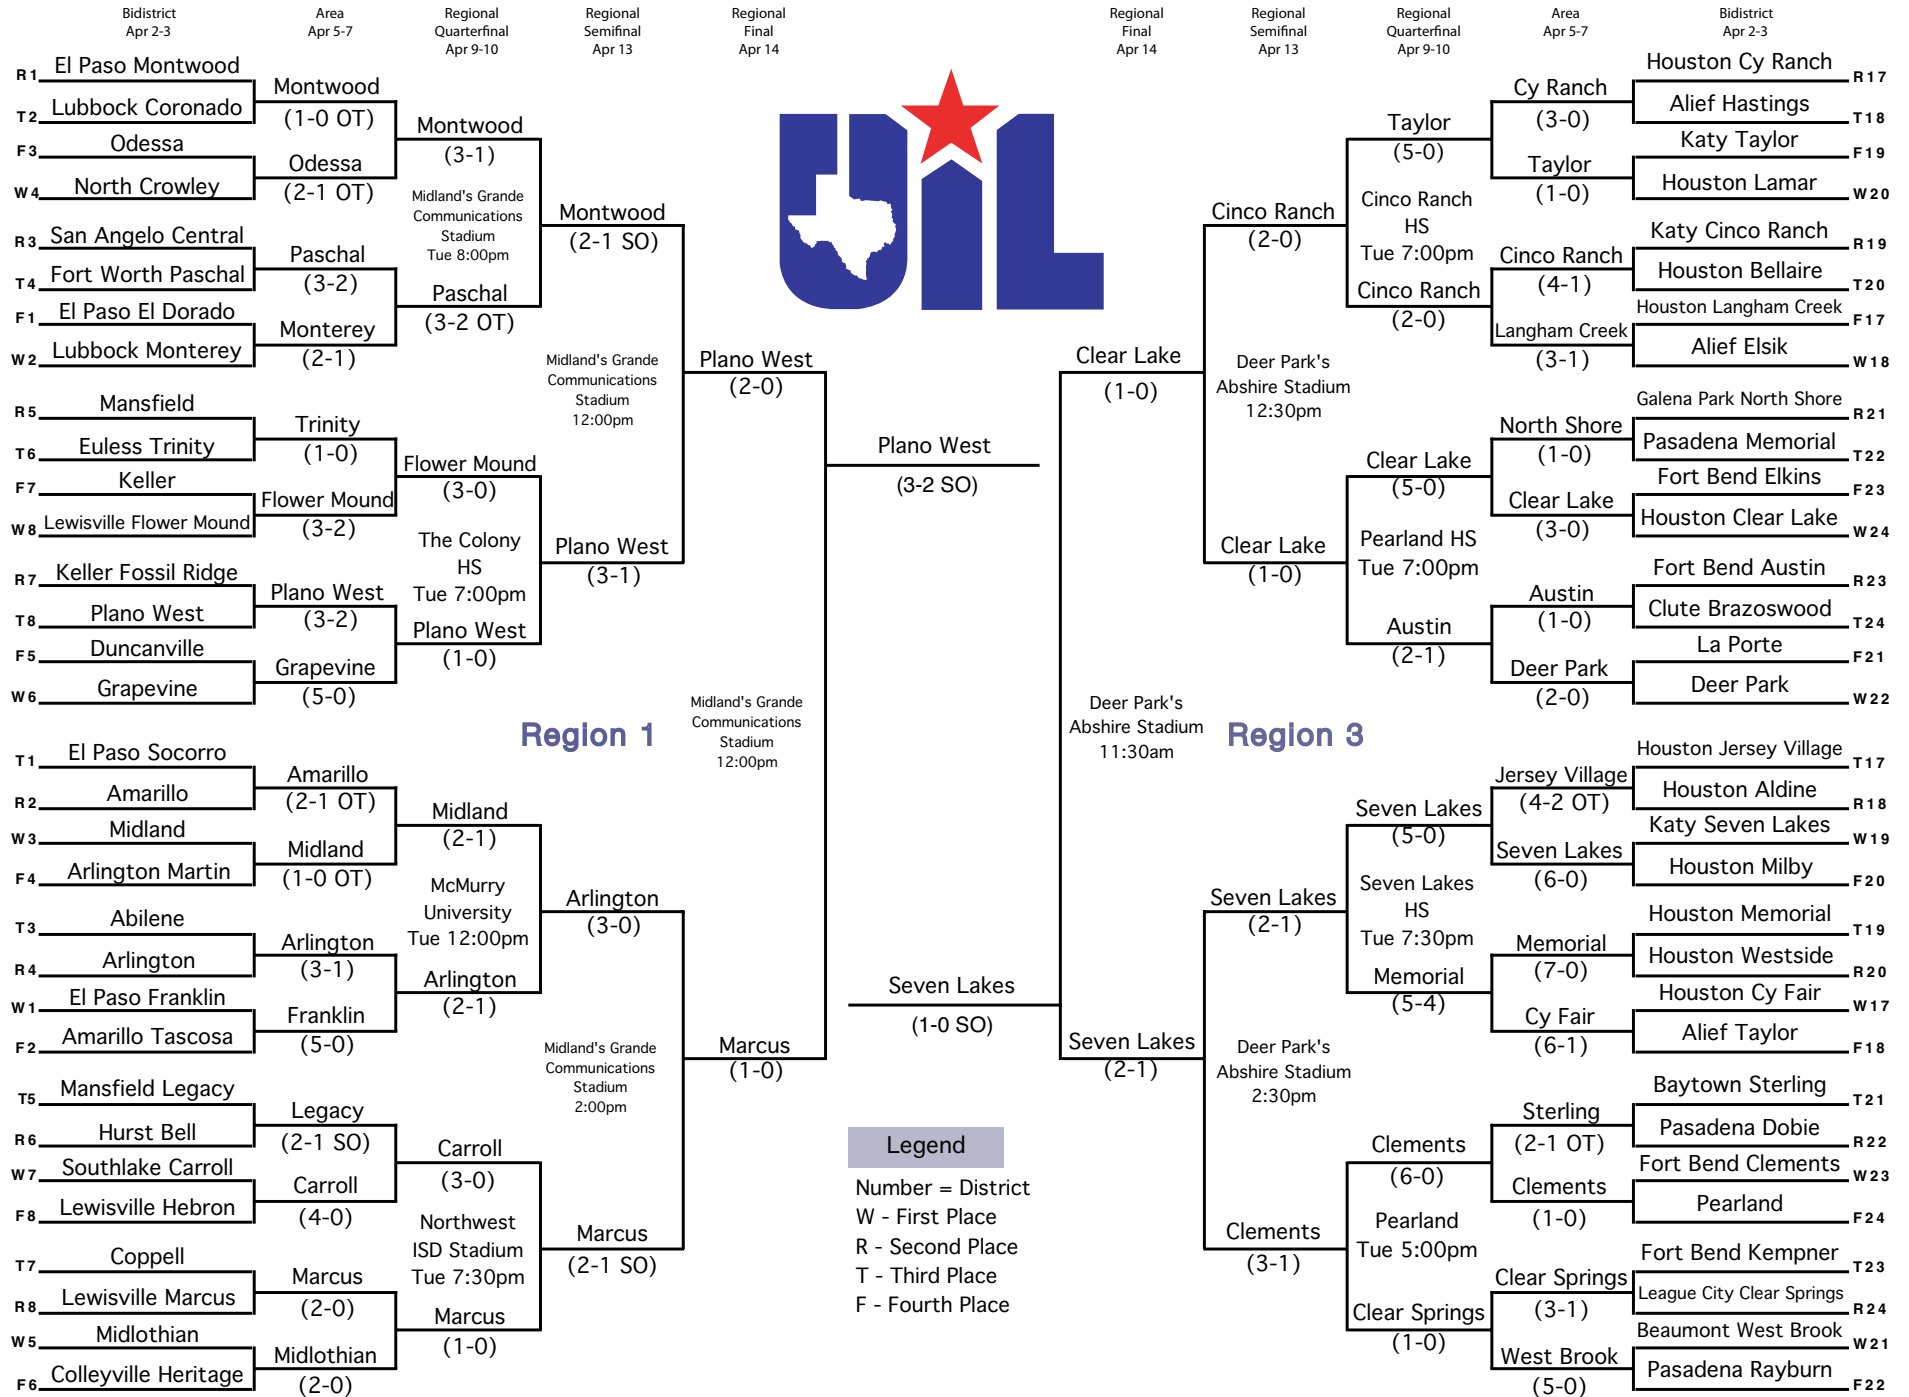

### Legend

- Number = District
- W - First Place
- R - Second Place
- T - Third Place
- F - Fourth Place

## Region 4

**Legend**  
 Number = District  
 W - First Place  
 R - Second Place  
 T - Third Place  
 F - Fourth Place