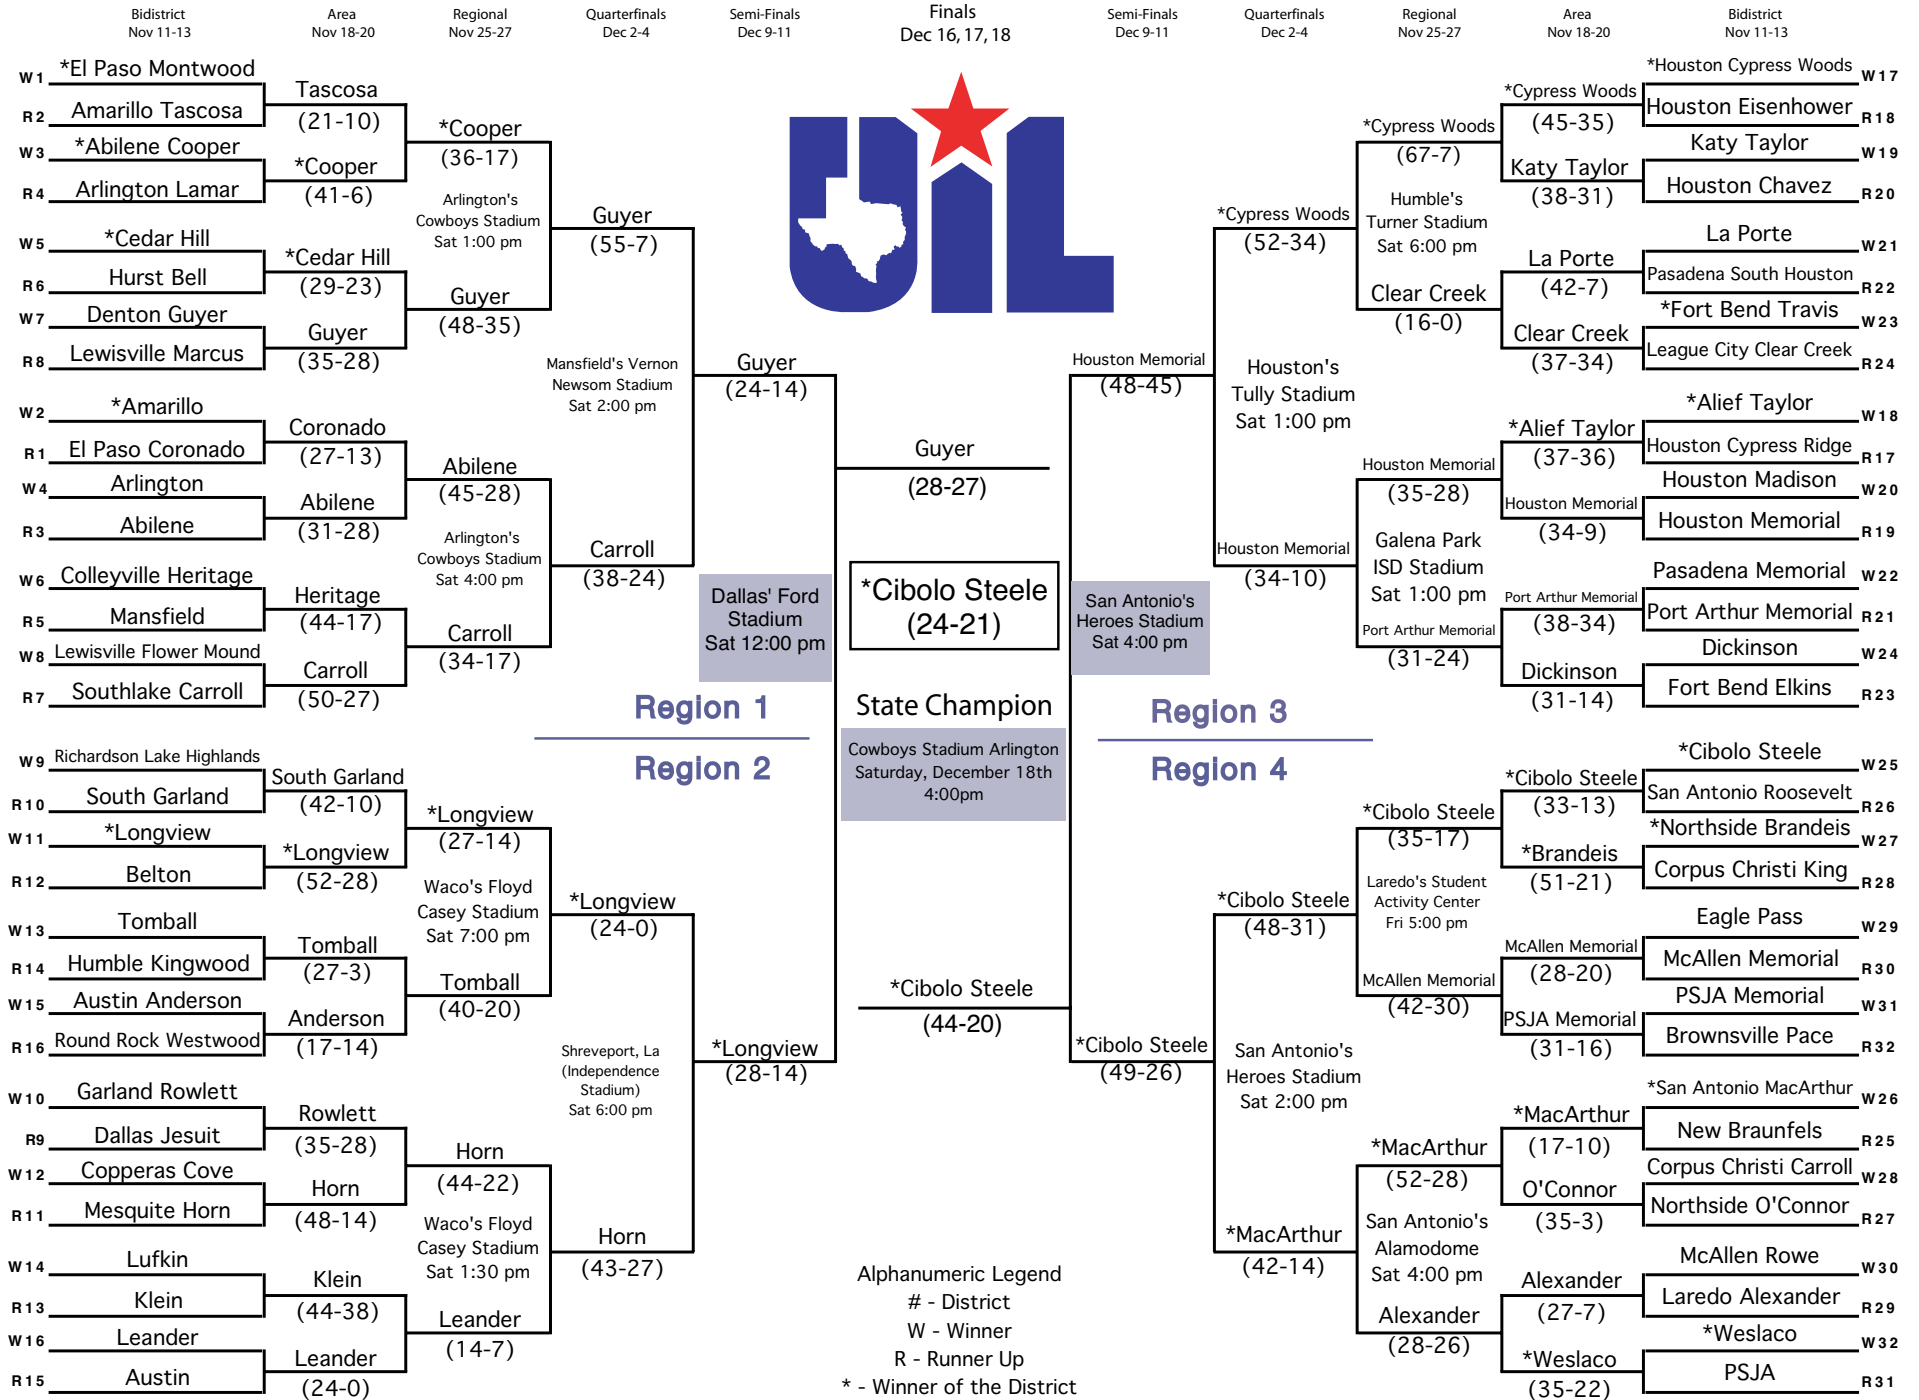

2010 Football Conference 5A Division 2

Alphanumeric Legend
 # - District
 W - Winner
 R - Runner Up
 * - Winner of the District