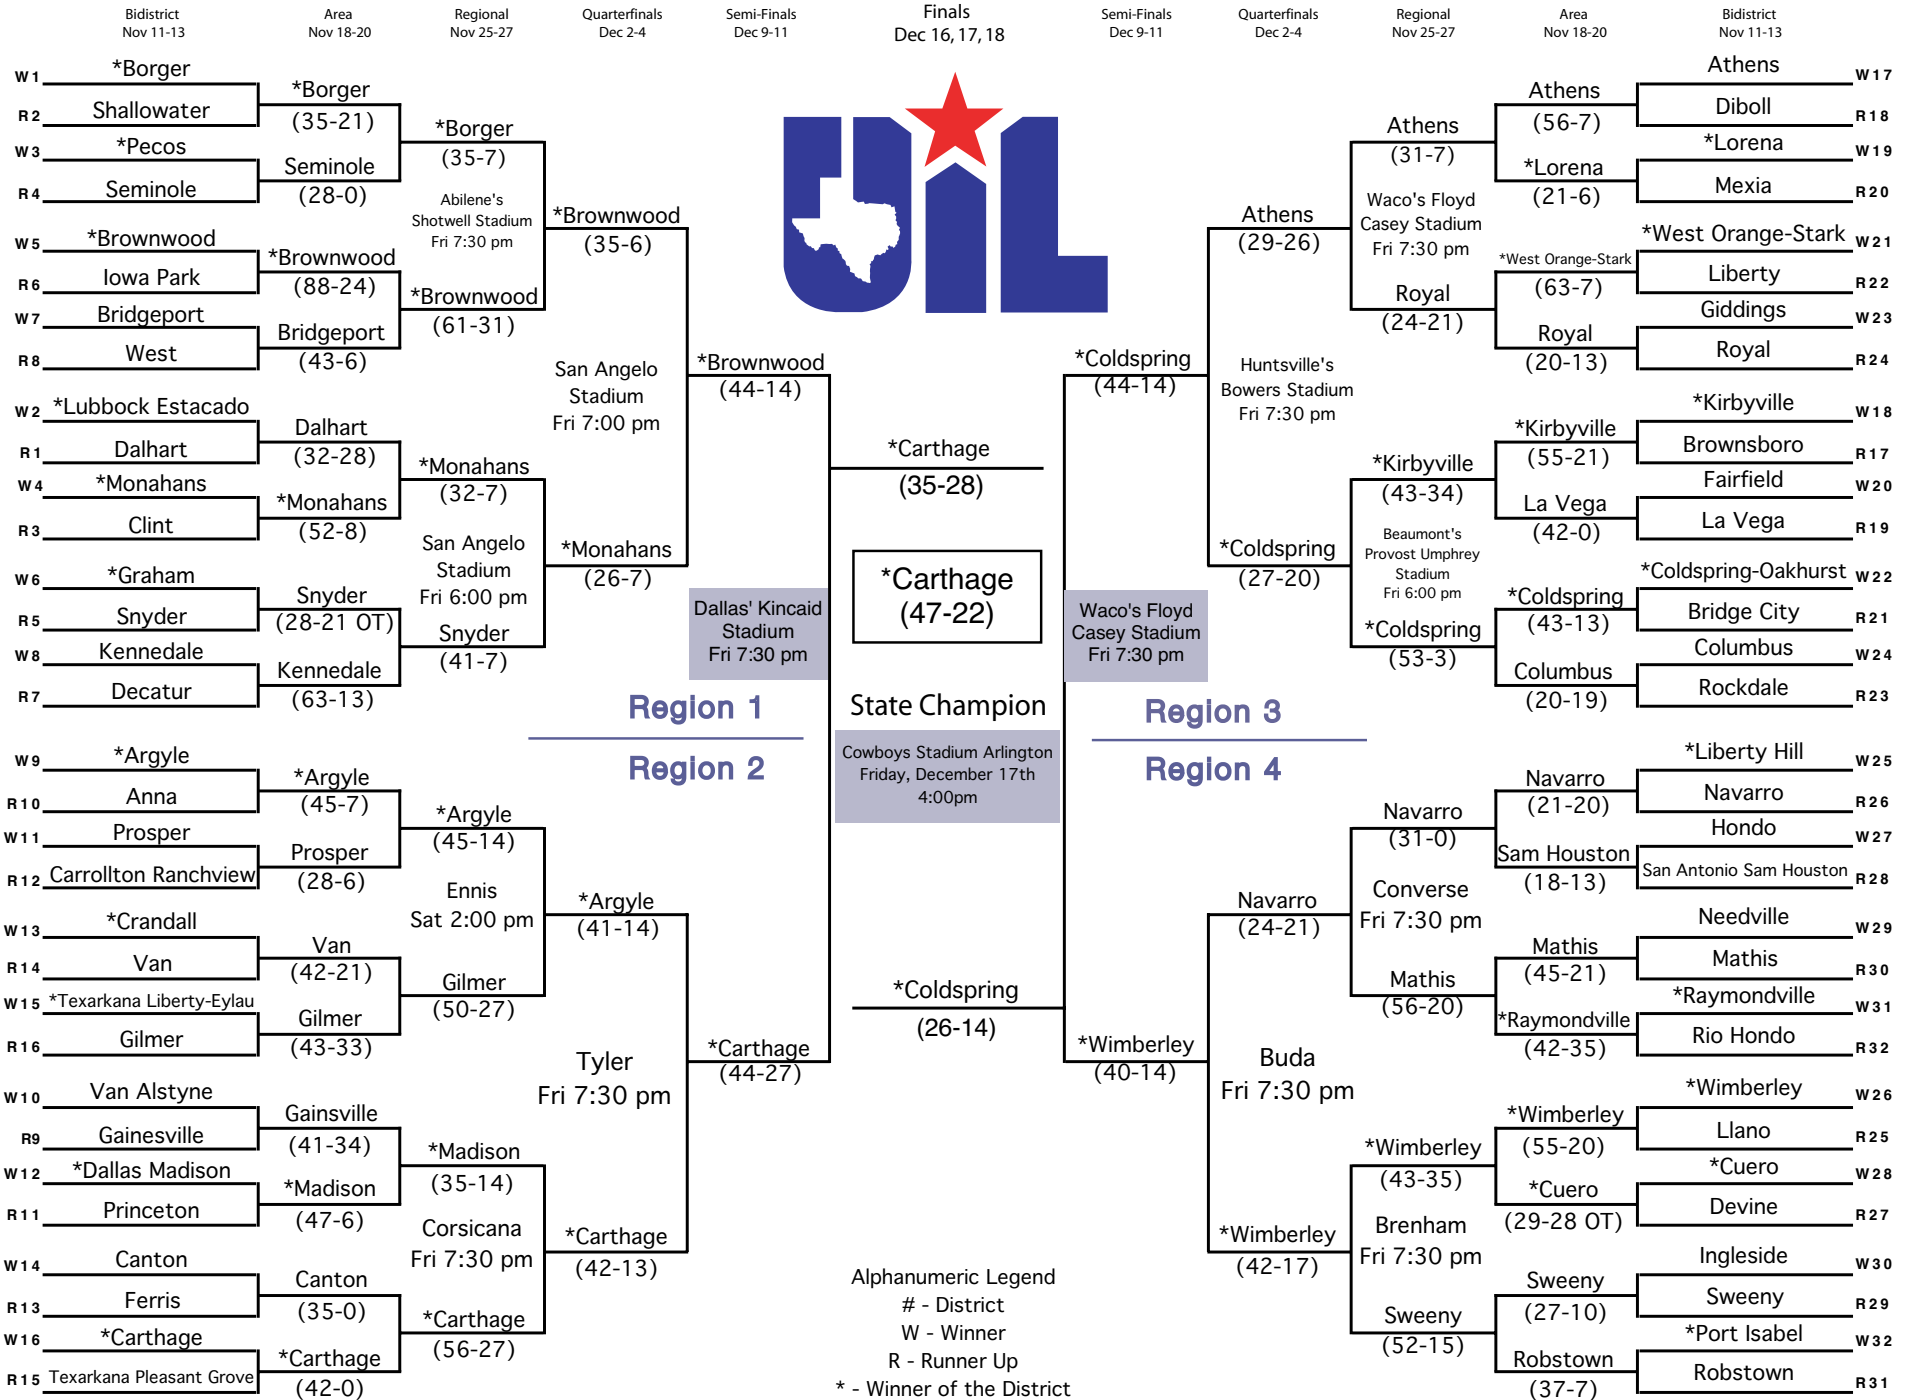

2010 Football Conference 3A Division 2

Alphanumeric Legend
 # - District
 W - Winner
 R - Runner Up
 * - Winner of the District