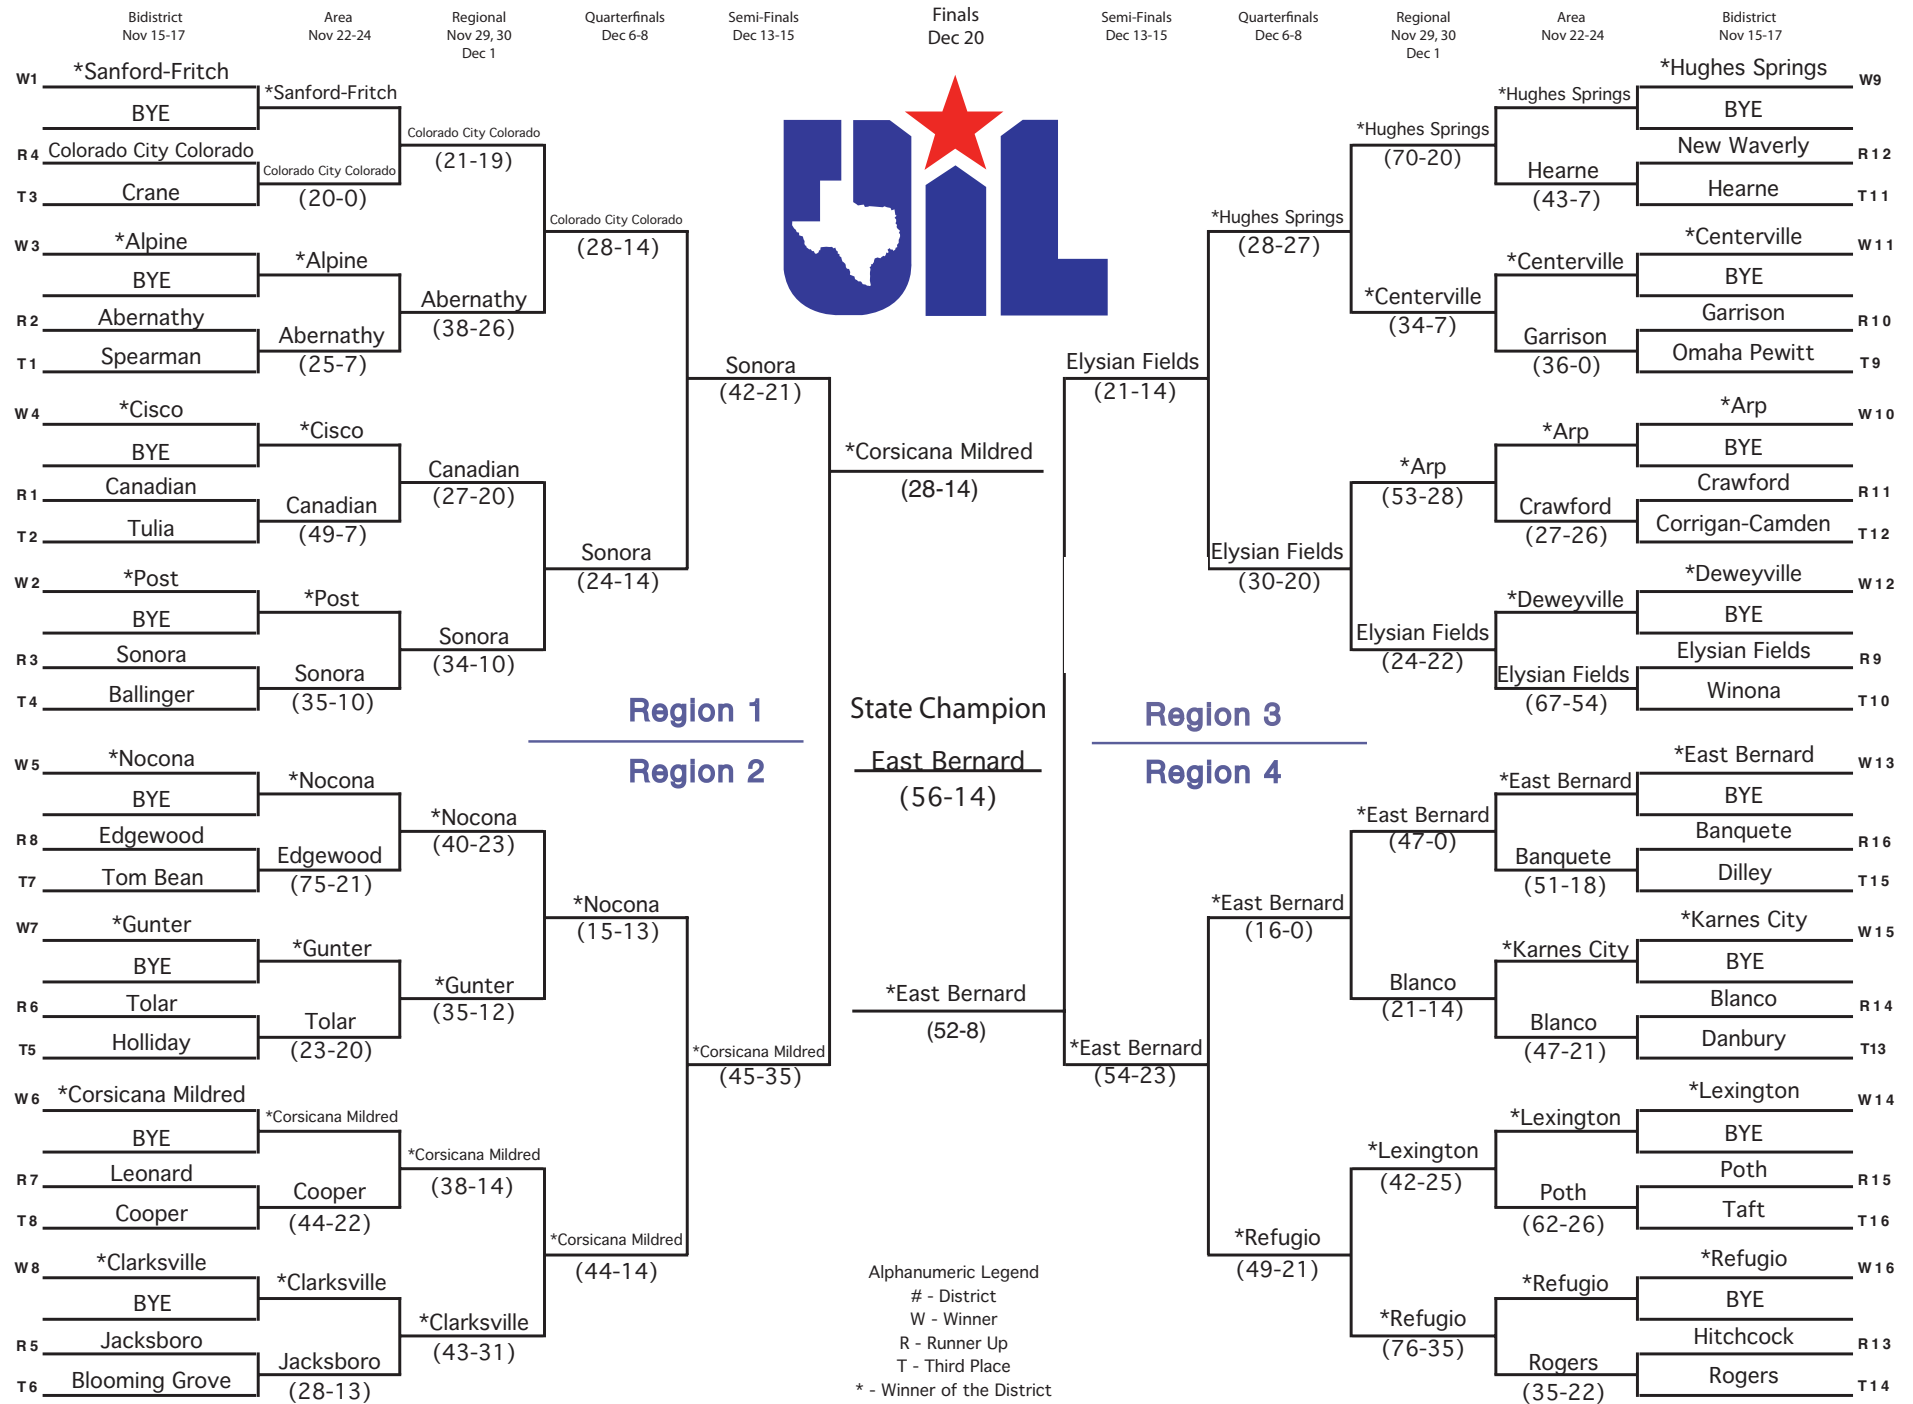

# 2012 Football Conference 2A Division 2

**Region 1**  
**Region 2**

**Region 3**  
**Region 4**

Alphanumeric Legend  
 # - District  
 W - Winner  
 R - Runner Up  
 T - Third Place  
 \* - Winner of the District