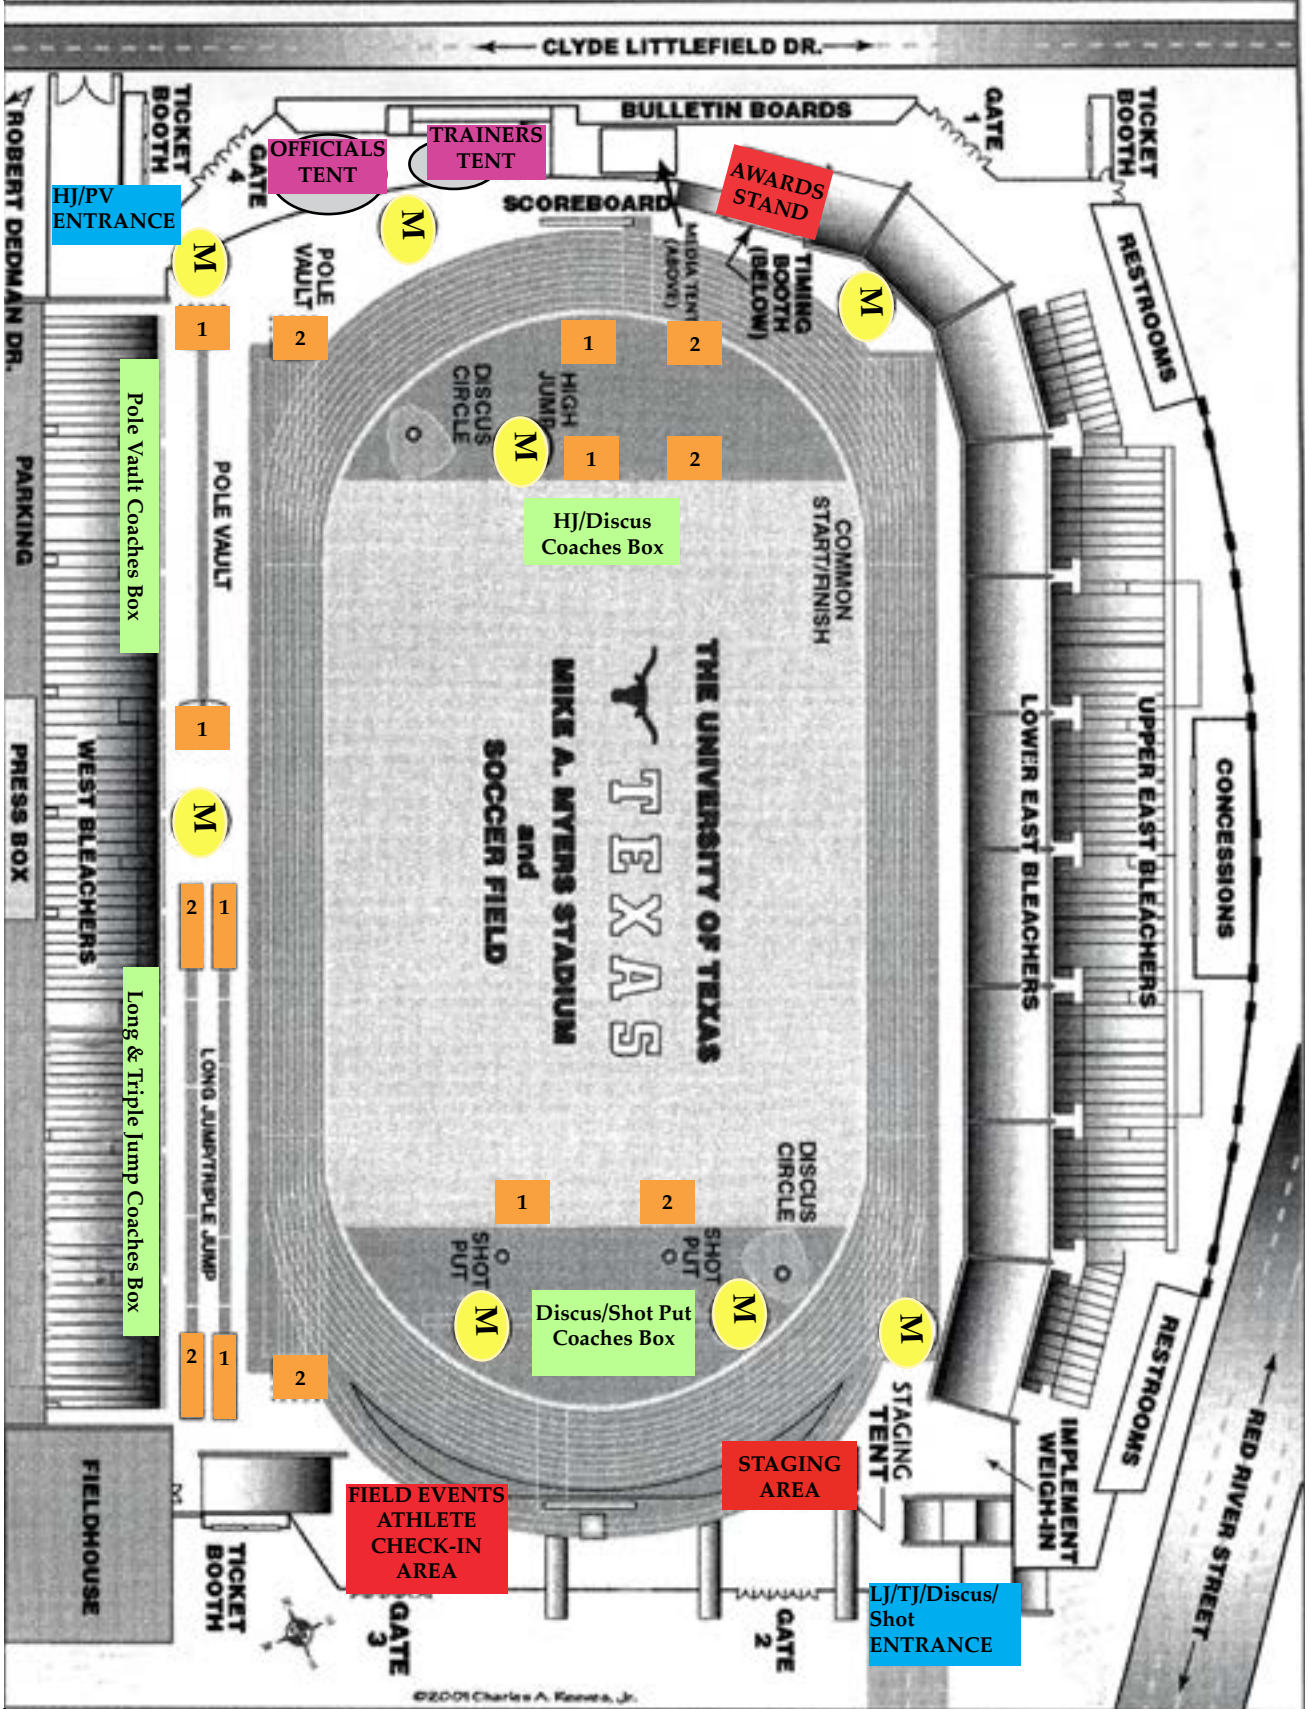

UT POLICE STATION

PARKING LOT 37

DISCH-FALK FIELD g

OFFICIALS' HOSPITALITY AREA ★

SCHOOL & OFFICIALS PACKET PICKUP GATE 31

DARRYL K ROYAL MEMORIAL STADIUM

ATHLETE WARM UP AREA

M--MEDIA AREA

PARKING LOTS 70 AND 99