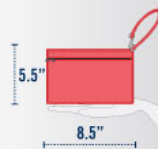

Backpack

Purse

Camera Case

Binocular Case

Fanny Pack

Seat Cushion

Diaper Bags

Printed Pattern Plastic Bag

APPROVED BAGS

CLEAR TOTE
Plastic, vinyl or PVC and do not exceed 12"x6"x12"

PLASTIC STORAGE BAG
Clear, one (1) gallon, re-sealable

OR

SMALL CLUTCH PURSE

Approximately the size of a hand with or without a handle or strap. No larger than 5.5" x 8.5" with or without a handle or strap. Can be carried separately or within an approved plastic bag.