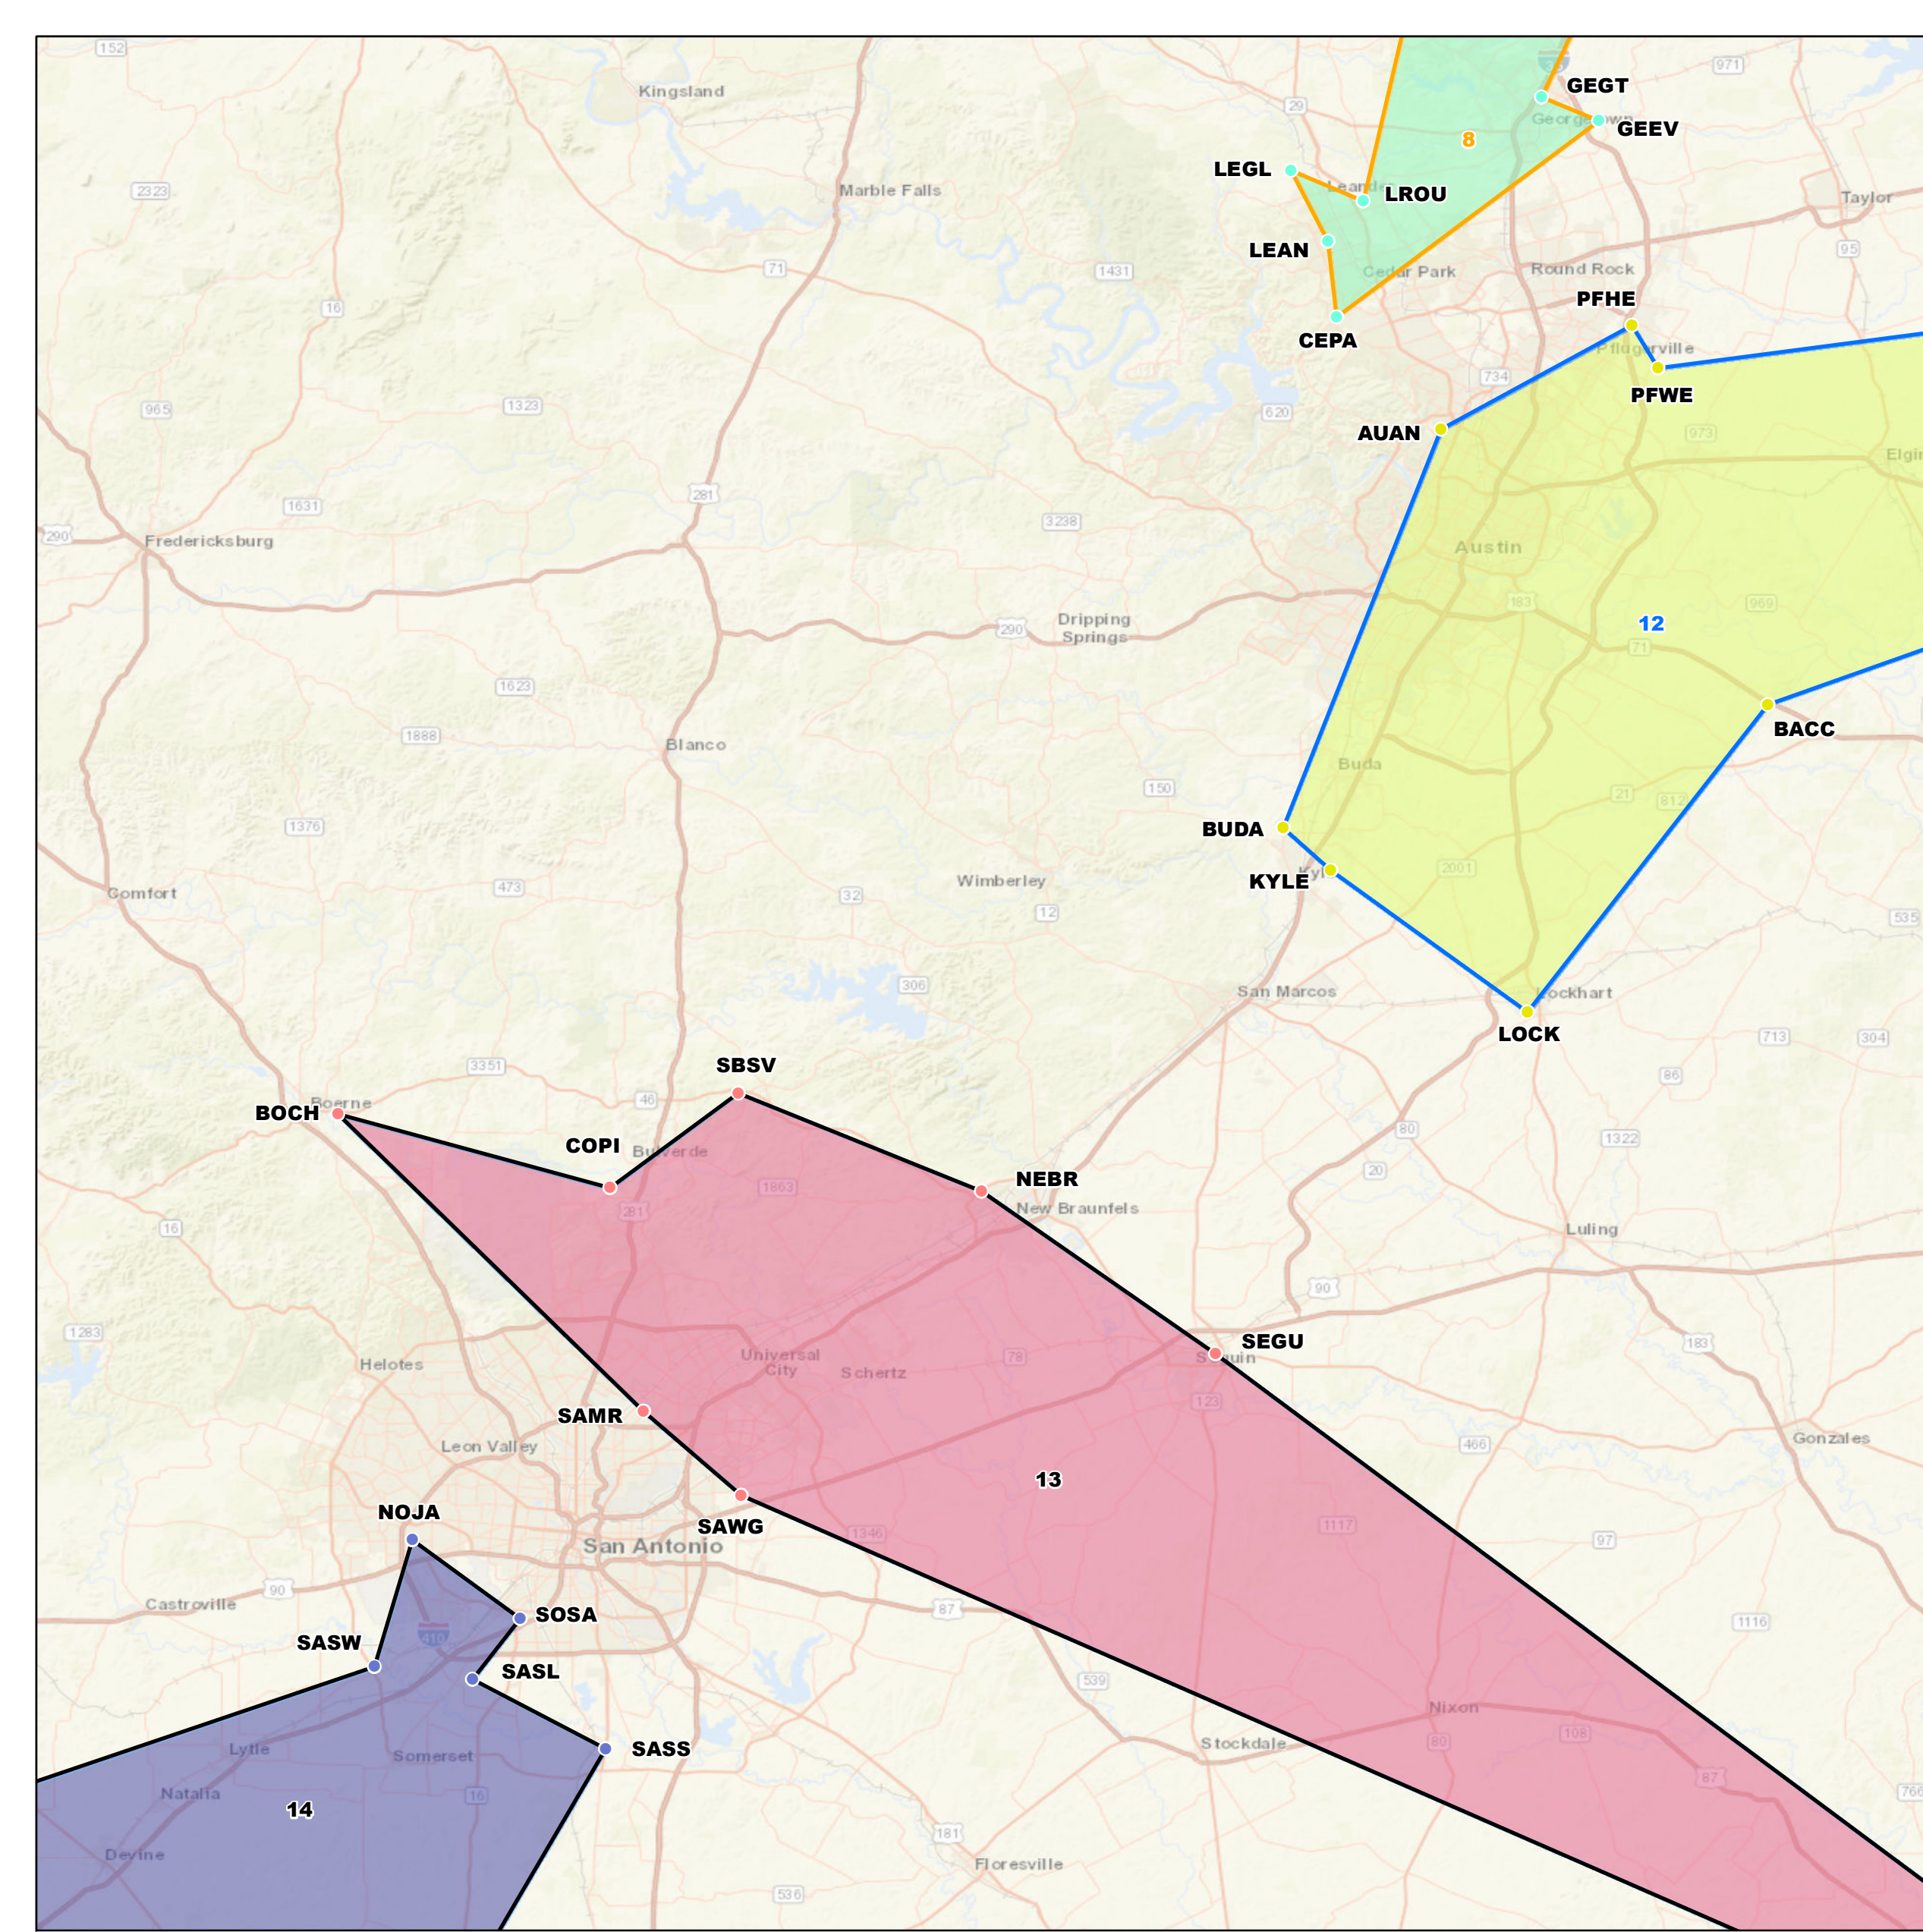

2024-26 - 5A DIVISION 1 FOOTBALL

AUSTIN/SAN ANTONIO

HOUSTON