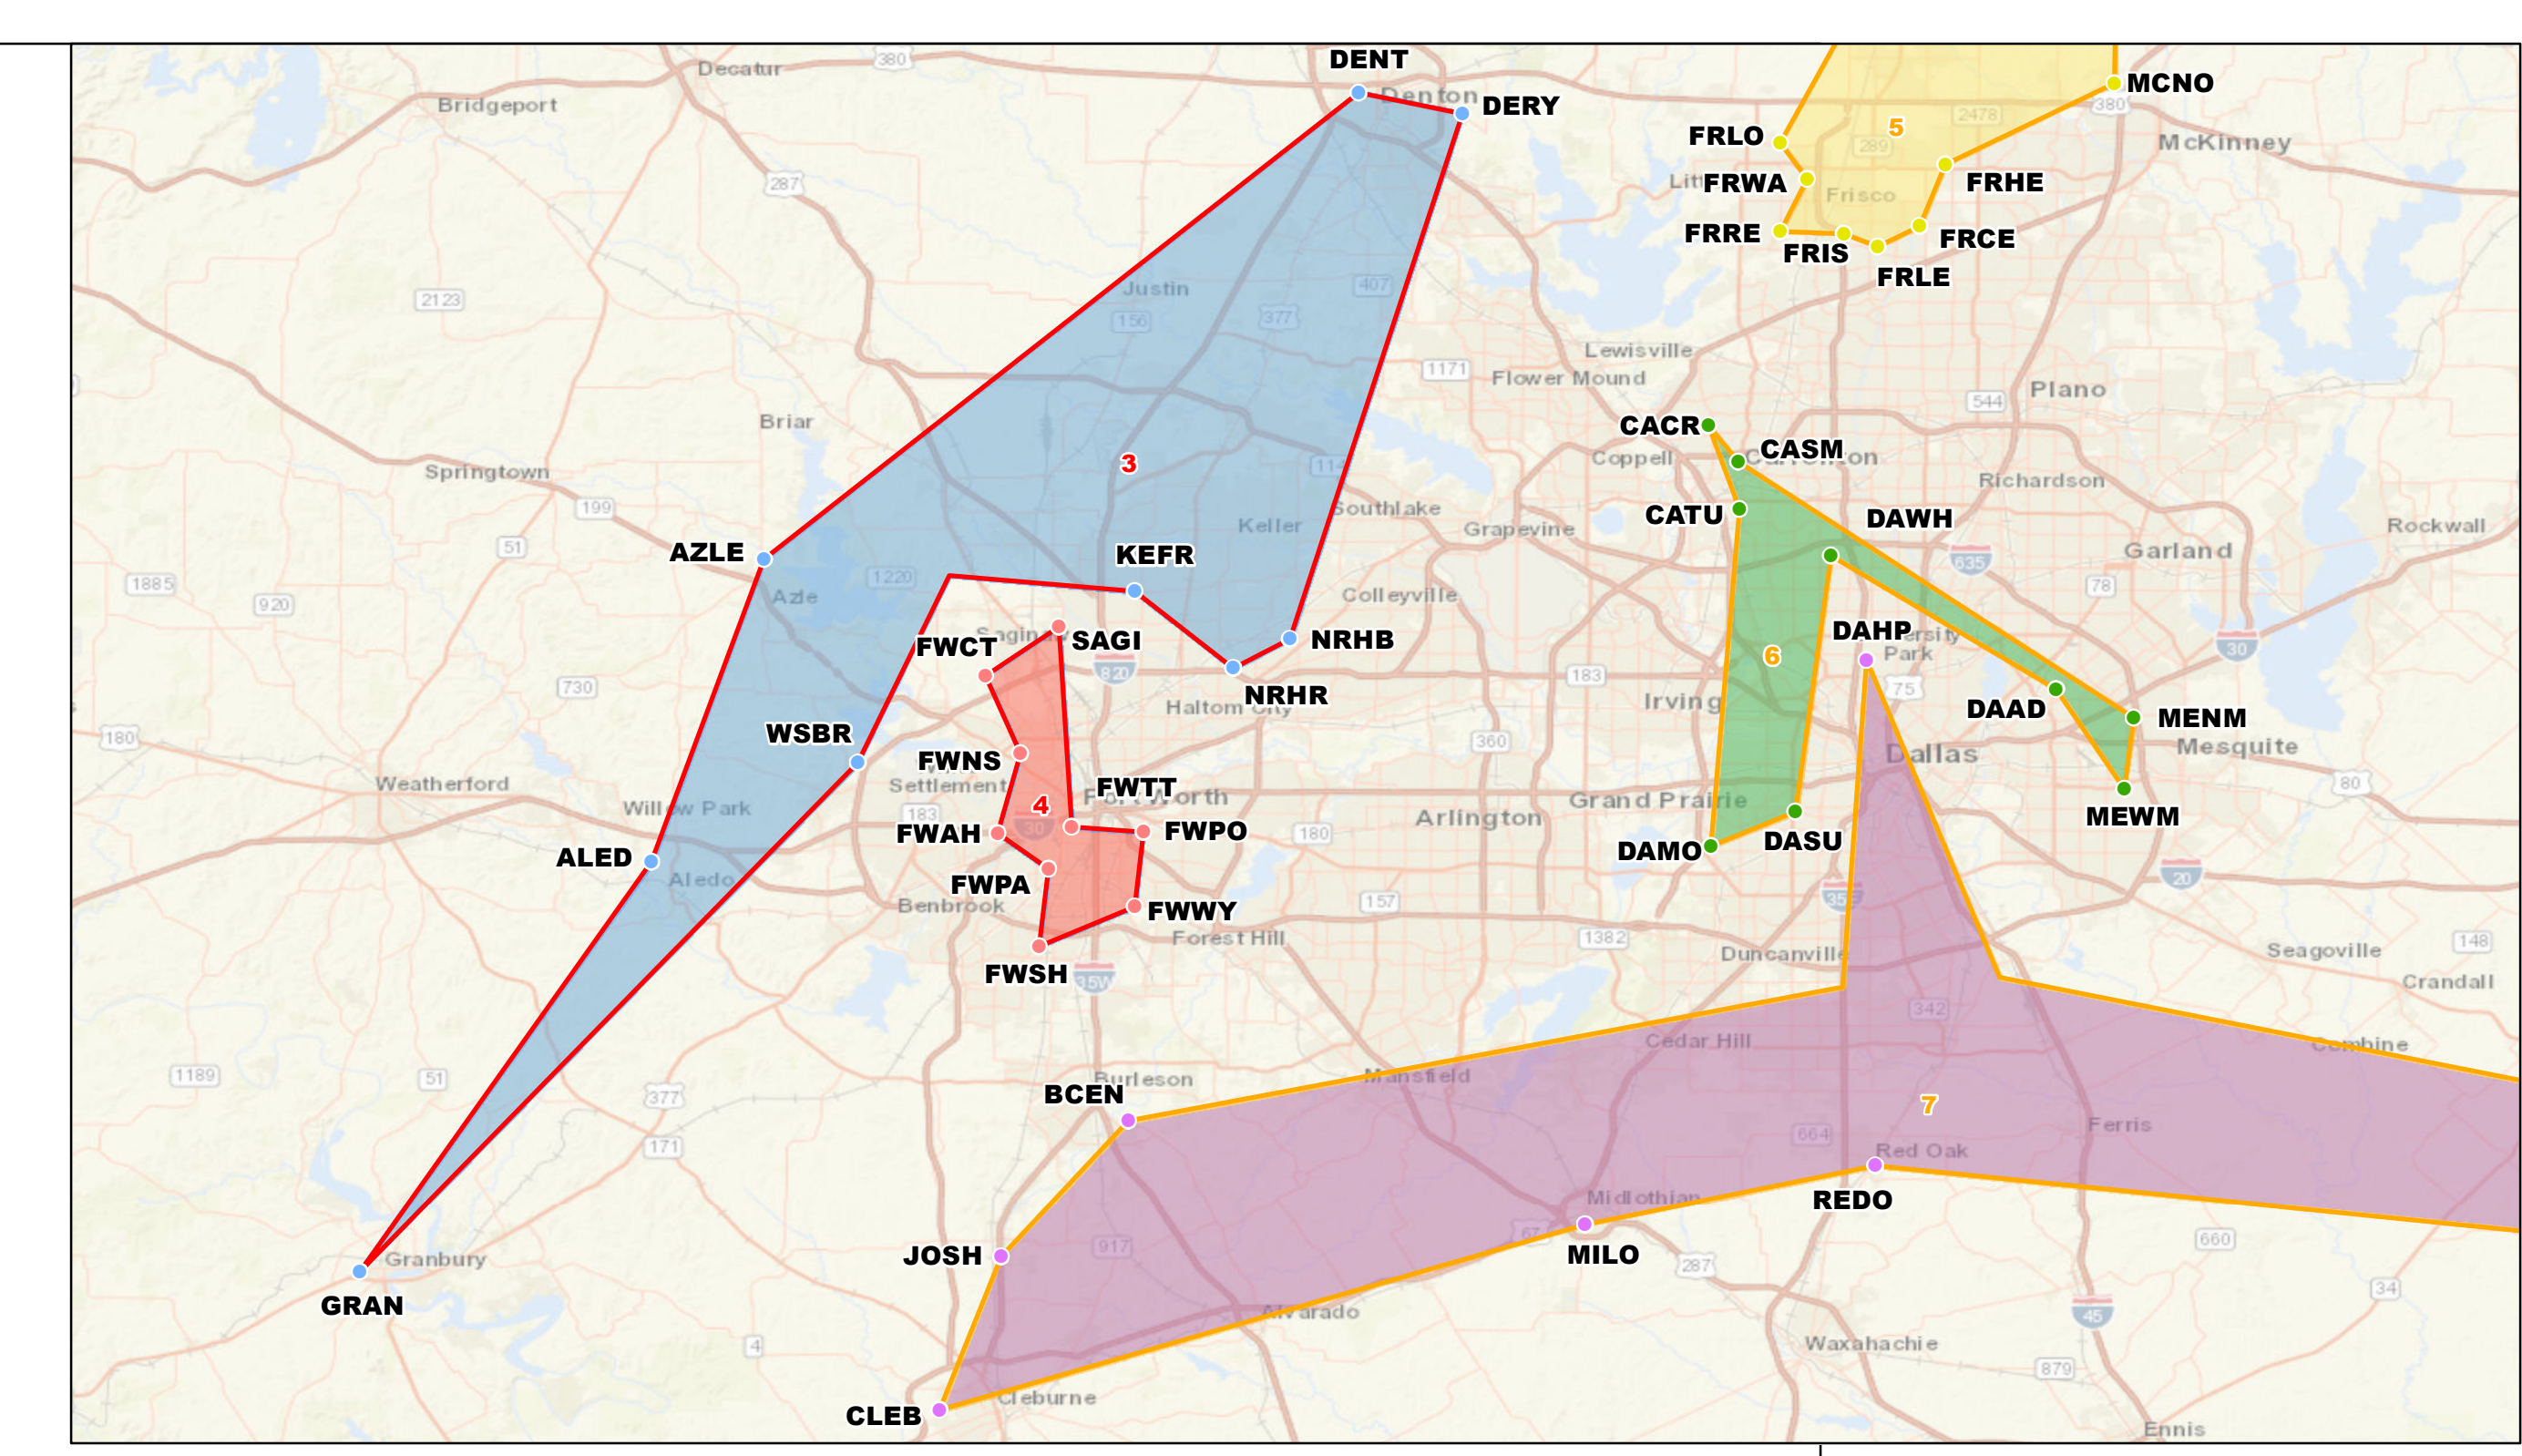

THE VALLEY

DFW

Legend

- Schools
- **Region 1**
  - District 1
  - District 2
  - District 3
  - District 4
- **Region 2**
  - District 5
  - District 6
  - District 7
  - District 8
- **Region 3**
  - District 9
  - District 10
  - District 11
  - District 12
- **Region 4**
  - District 13
  - District 14
  - District 15
  - District 16
  - District 17

Mapping and GIS Services provided by:

www.quiddity.com

1701 Manor Road
Austin, Texas 78722
512-471-5883
www.utl-texas.org