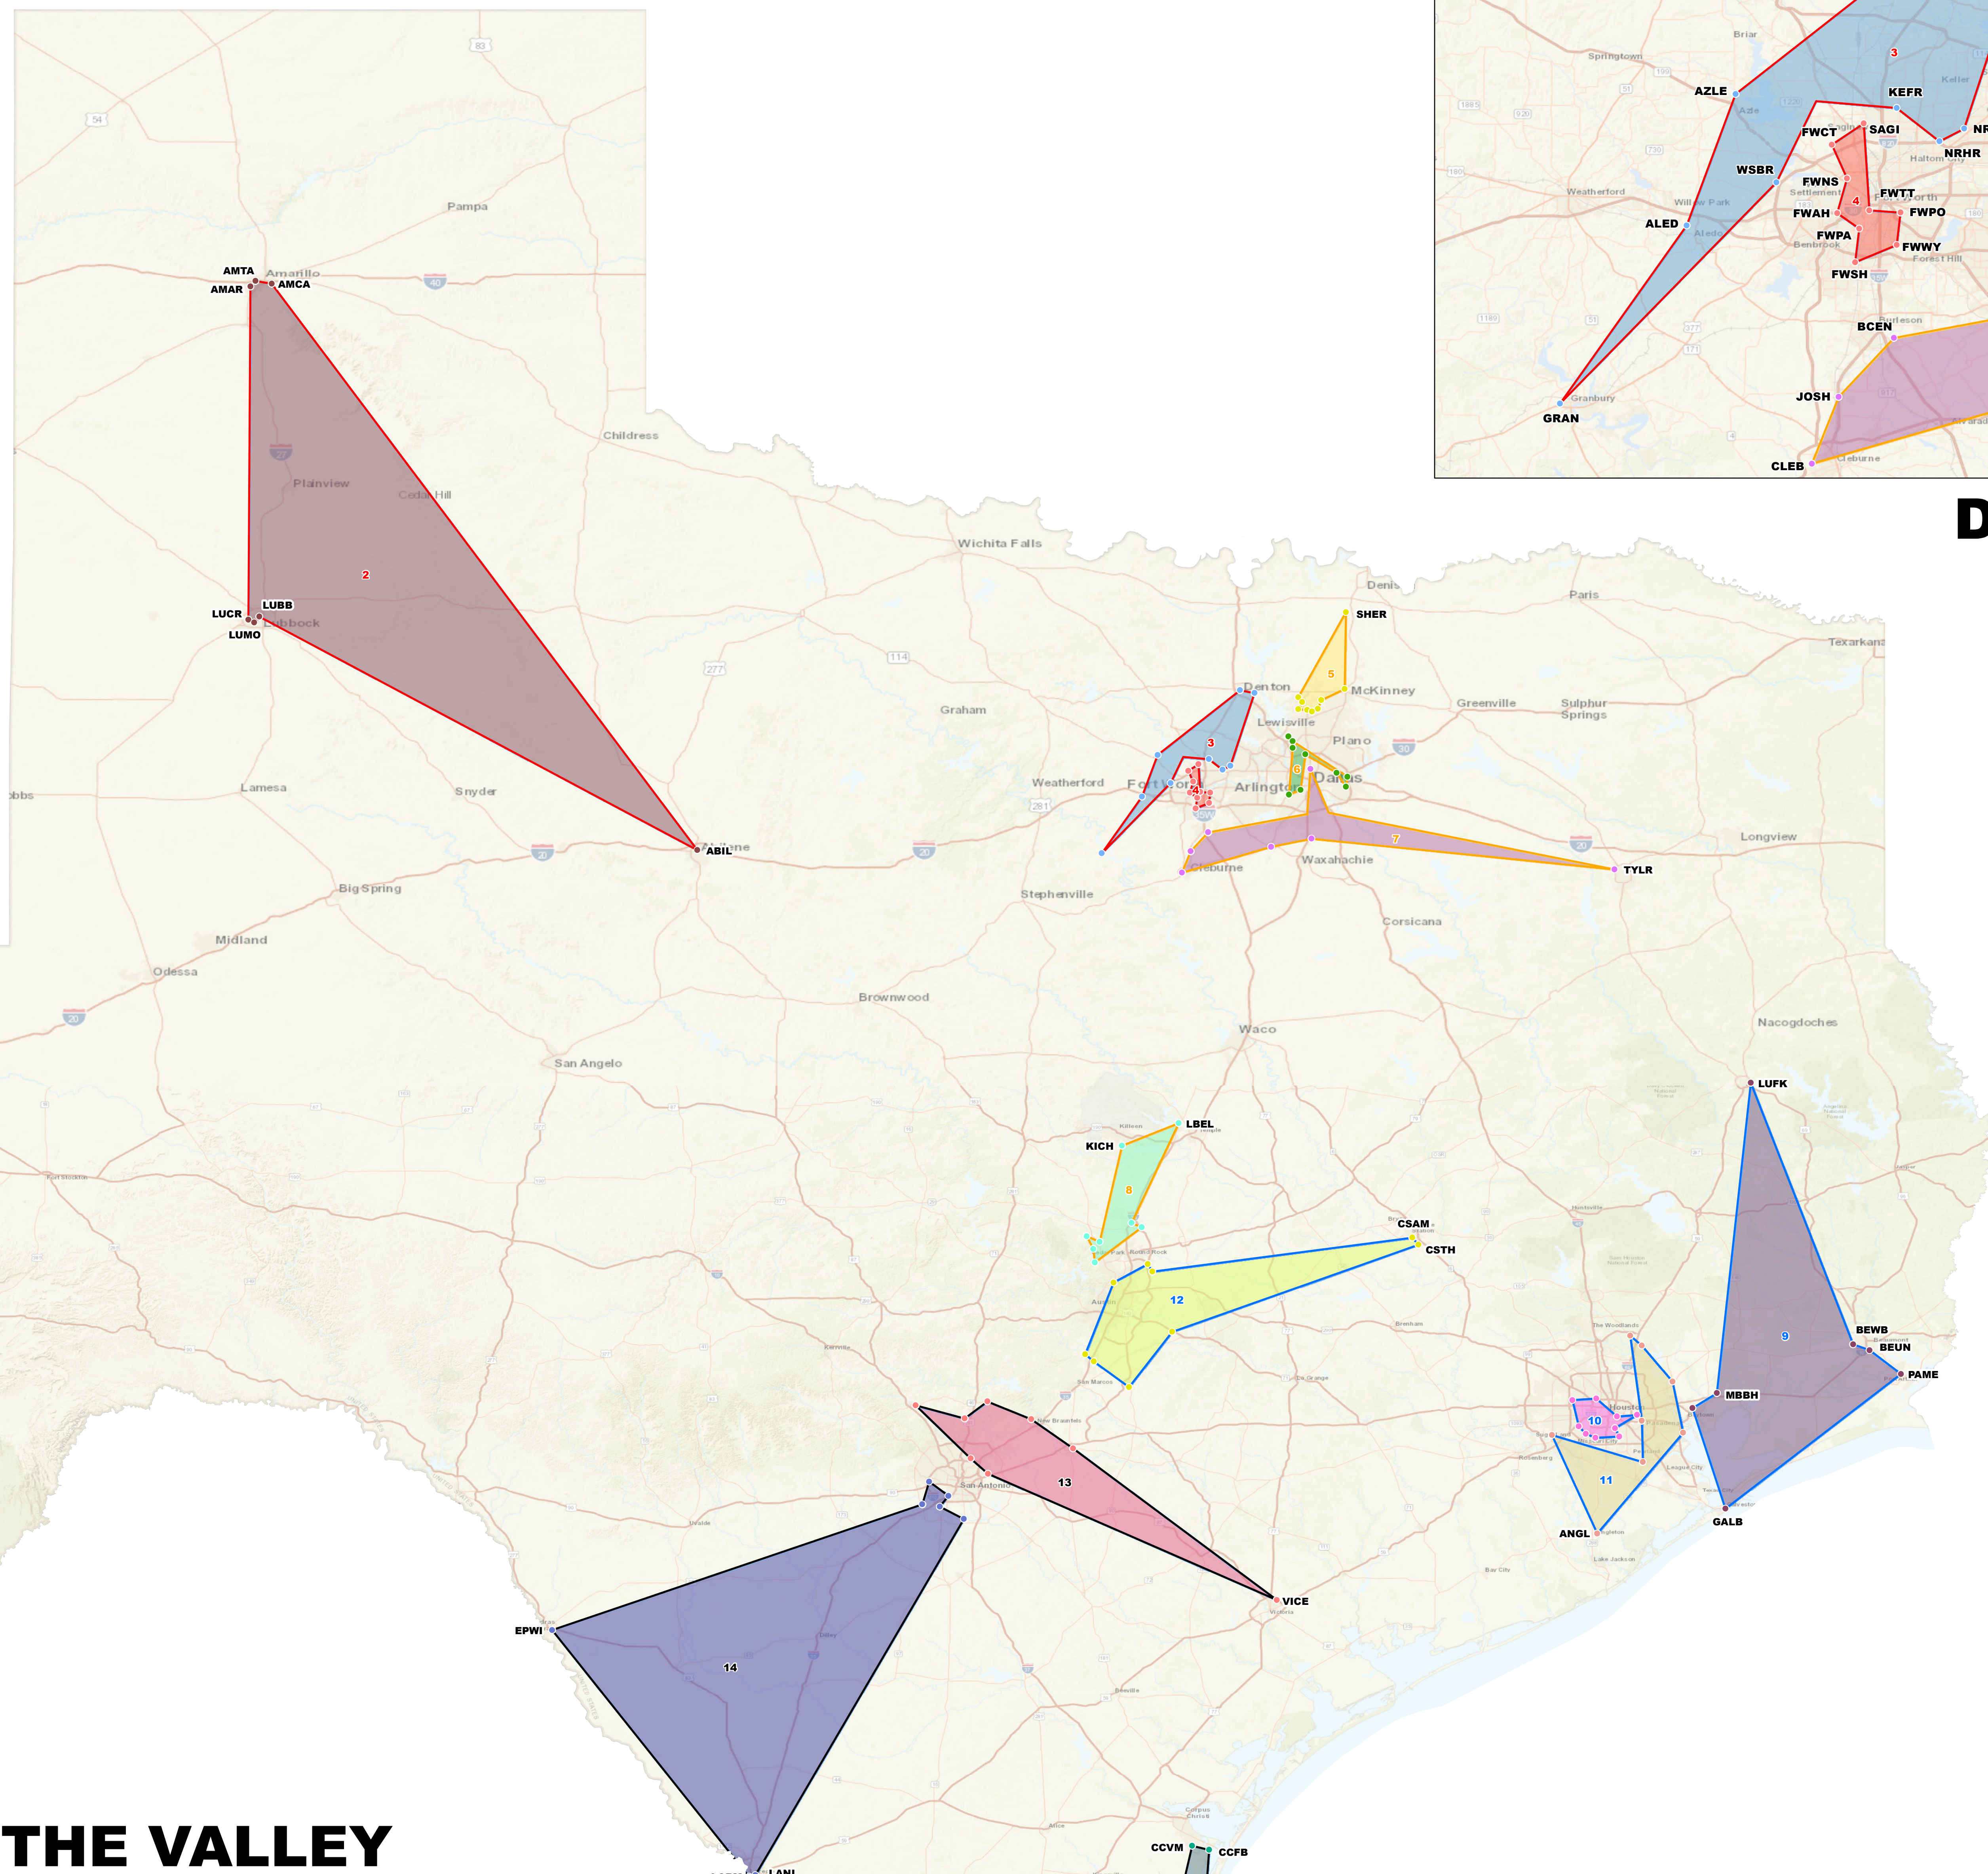

THE VALLEY

DFW

Legend

- Schools
- **Region 1**
  - District 1
  - District 2
  - District 3
  - District 4
- **Region 2**
  - District 5
  - District 6
  - District 7
  - District 8
- **Region 3**
  - District 9
  - District 10
  - District 11
  - District 12
- **Region 4**
  - District 13
  - District 14
  - District 15
  - District 16
  - District 17

Mapping and GIS Services provided by:

www.quiddity.com

1701 Manor Road
Austin, Texas 78722
512-471-5883
www.utl-texas.org