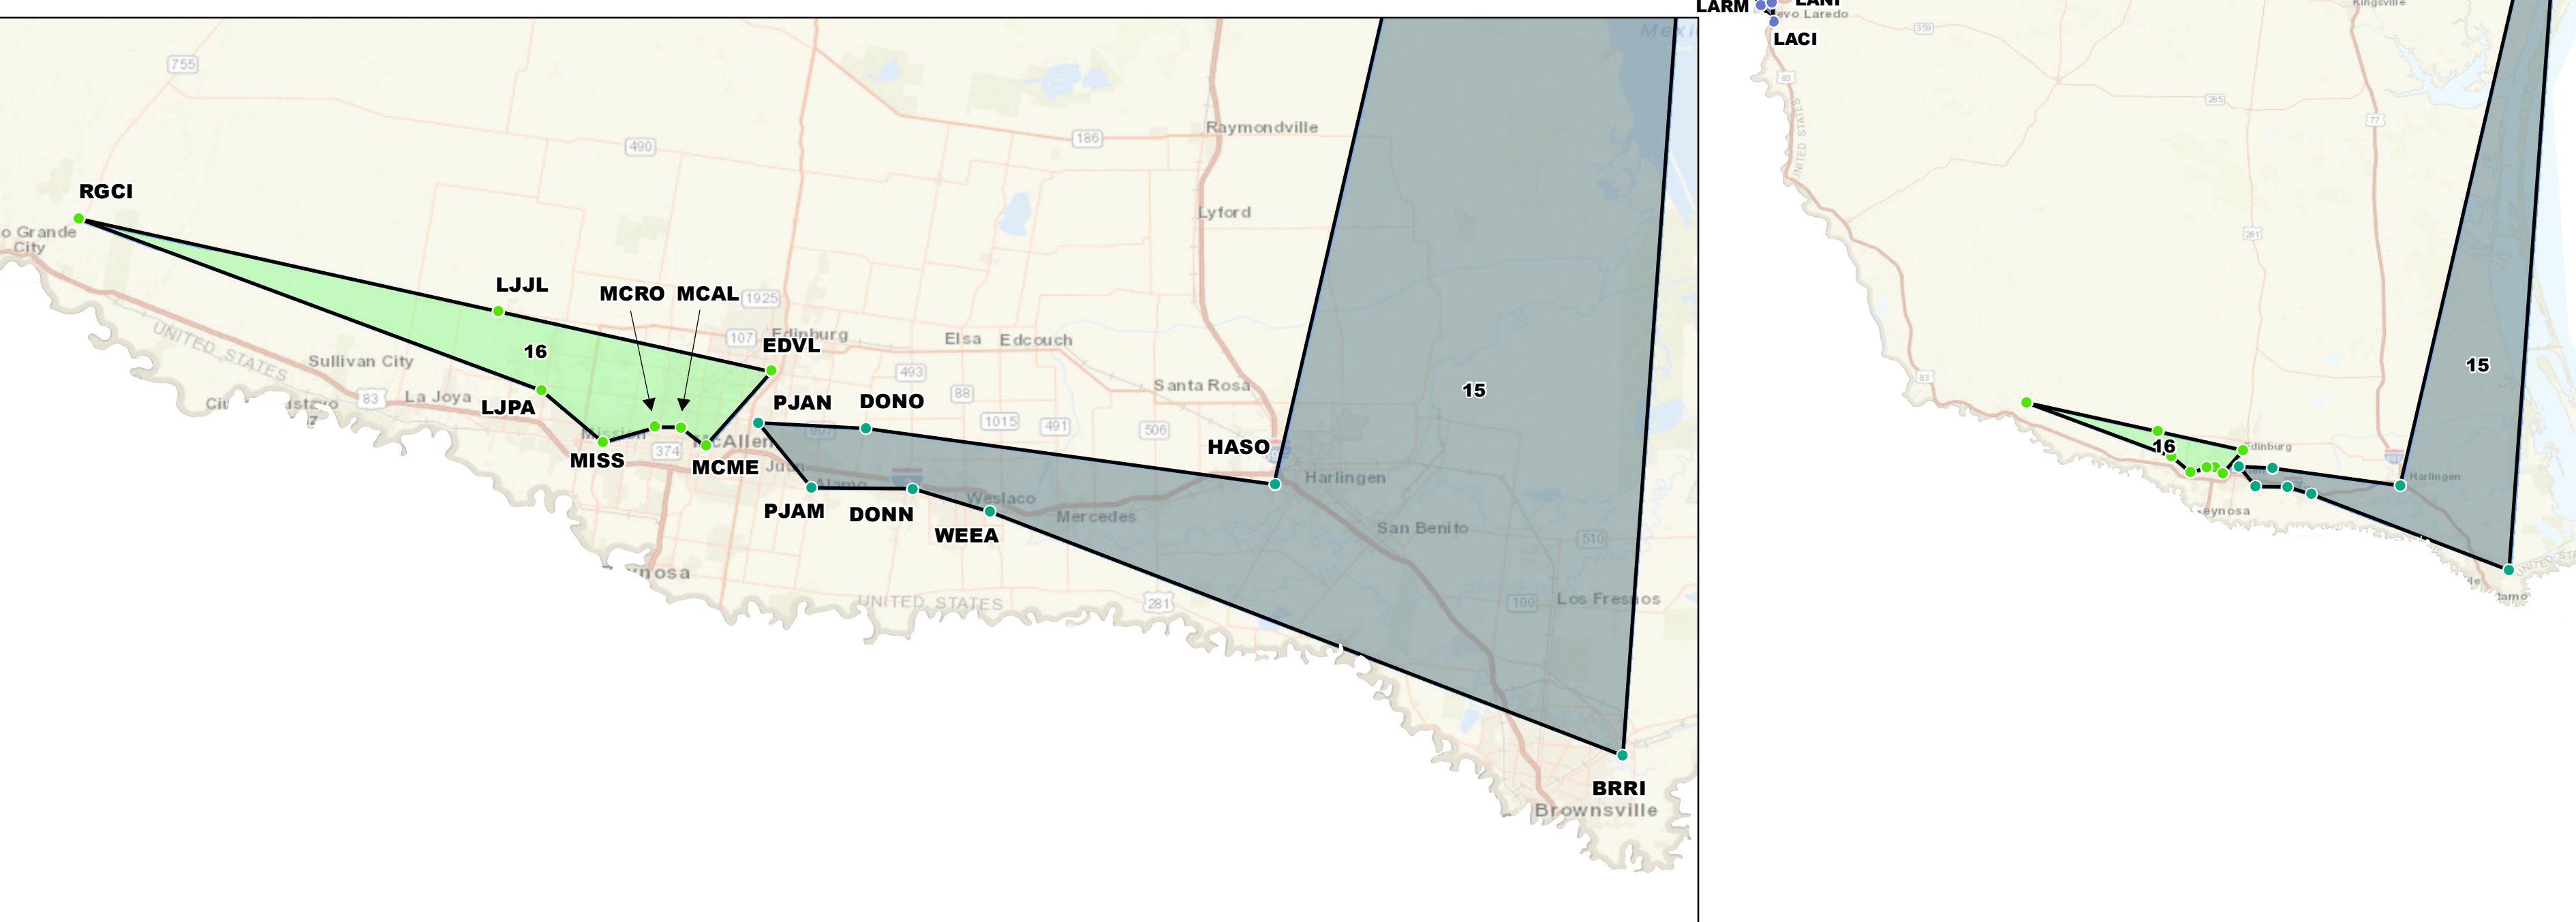

THE VALLEY

DFW

Legend

- Schools
- **Region 1**
  - District 1
  - District 2
  - District 3
  - District 4
- **Region 2**
  - District 5
  - District 6
  - District 7
  - District 8
- **Region 3**
  - District 9
  - District 10
  - District 11
  - District 12
- **Region 4**
  - District 13
  - District 14
  - District 15
  - District 16
  - District 17

Mapping and GIS Services provided by:

www.quiddity.com

1701 Manor Road
Austin, Texas 78722
512-471-5883
www.utl-texas.org